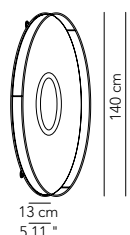

Wall/ ceiling lamp Ø 140

Wall/ ceiling lamp white NO DIM	1 led module 30W - 2400 lm - 2800 K	•	OD IP20	IDEEPL140L01	2.645				
Wall/ ceiling lamp graphite NO DIM	1 led module 30W - 2400 lm - 2800 K	•	OD IP20	IDEEPL140L02	2.645				
Wall/ ceiling lamp white DIM DALI-Push DIM	1 led module 30W - 2400 lm - 2800 K	•	OD IP20	IDEEPL140L03	2.945				
Wall/ ceiling lamp graphite DIM DALI-Push DIM	1 led module 30W - 2400 lm - 2800 K	•	OD IP20	IDEEPL140L04	2.945				

Accessories - Wall/ ceiling lamp

Anti-glare lens 9W, 12W,
18W, 24W, 30W

IDEEAC00012G080

130