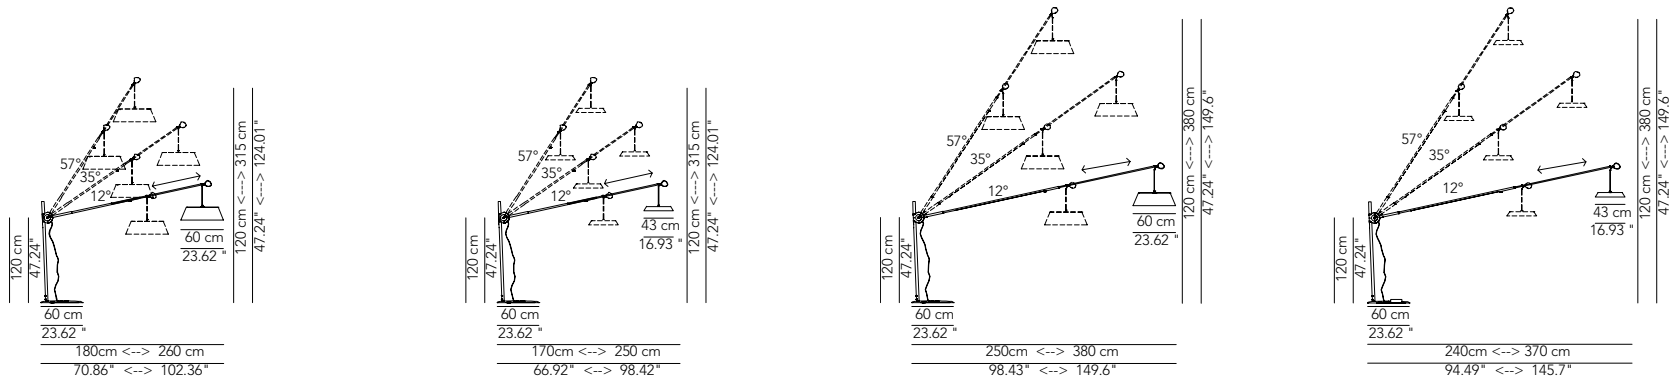

Wall lamp with rotating telescope stem (105°) and adjustable in three different heights.
Floor lamp with rotating telescope stem (30°) and adjustable in three different heights.
Aluminium structure painted in white or black (embossed finishing), lime green and blue China.
Aluminium diffuser or lampshade available in cotton and washable fabric.

Symbol index → • / present - / absent OD / On Demand

SESTANTE

Accessory to compose the floor lamp

60 cm
23.62"

DESCRIPTION	LIGHT SOURCE	INDOOR				OUTDOOR			
			IP	CODE	€ EURO		IP	CODE	€ EURO
White structure/ base to be fixed on wall lamp (kg 20)		•	OD IP20	SEIEAT059G01	870				
Black structure/ base to be fixed on wall lamp (kg 20)		•	OD IP20	SEIEAT059G02	870				

Examples of compositions: