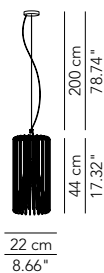

PRODUCTS: Icaro
DESIGN: Brian Rasmussen 2011

Pendant lamp with structure in painted steel wire white and black matt or in natural finishing (with transparent coating).
Light bulb at sight or covered by a removable cotton fabric stripe (see accessory in the price list).

Symbol index → • / present - / absent OD / On Demand

ICARO

DESCRIPTION	LIGHT SOURCE	INDOOR				OUTDOOR			
		IP	CODE	€ EURO	IP	CODE	€ EURO		
Pendant lamp - ø 22	Pendant lamp	1 x E14 42 W HES	• OD IP20	ICIESO22G01	565