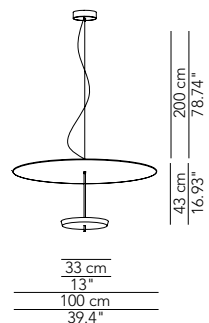

Pendant, ceiling lamp in matt white painted metal.
Upper disc available also with Deluxe finishing gold leaf, with surcharge.
Lower bowl available in galvanic finishes: chrome, brass, copper.

Symbol index → • / present - / absent OD / On Demand

OMBRELLA

Pendant lamp D.100

DESCRIPTION	LIGHT SOURCE		INDOOR				OUTDOOR			
			IP	CODE	€ EURO	IP	CODE	€ EURO		
Pendant lamp white NO DIM	1 led module 25 W - 4425 Lm - 3000 K	•	OD	IP20	UMBESO100G01	1.445				
Pendant lamp white DIM TRIAC	1 led module 25 W - 4425 Lm - 3000 K	•	OD	IP20	UMBESO100G04	1.545				
Pendant lamp white DIM DALI-Push DIM	1 led module 25 W - 4425 Lm - 3000 K	•	OD	IP20	UMBESO100G11	1.595				
Pendant lamp white lower bowl in galvanized finishes NO DIM	1 led module 25 W - 4425 Lm - 3000 K	•	OD	IP20	UMBESO100G03	1.595				
Pendant lamp white lower bowl in galvanized finishes DIM TRIAC	1 led module 25 W - 4425 Lm - 3000 K	•	OD	IP20	UMBESO100G05	1.685				
Pendant lamp white lower bowl in galvanized finishes DIM DALI-Push DIM	1 led module 25 W - 4425 Lm - 3000 K	•	OD	IP20	UMBESO100G13	1.740				
LED temperature conversion filter from 3000K to 2700K	1 led module 25 W - 4425 Lm - 3000 K	•	OD	IP20	FLTCON0SP011	115				
Surcharge gold leaf finish					UMBORO100G01	355				

Ceiling lamp D.60

Ceiling lamp white NO DIM	1 led module 17,8 W - 3200 Lm - 3000 K	•	OD	IP20	UMBEPLO60G01	770			
Ceiling lamp white DIM TRIAC	1 led module 17,8 W - 3200 Lm - 3000 K	•	OD	IP20	UMBEPLO60G04	800			
Ceiling lamp white DIM DALI-Push DIM	1 led module 17,8 W - 3200 Lm - 3000 K	•	OD	IP20	UMBEPLO60G11	925			
Ceiling lamp white lower bowl in galvanized finishes NO DIM	1 led module 17,8 W - 3200 Lm - 3000 K	•	OD	IP20	UMBEPLO60G03	860			
Ceiling lamp white lower bowl in galvanized finishes DIM TRIAC	1 led module 17,8 W - 3200 Lm - 3000 K	•	OD	IP20	UMBEPLO60G05	880			
Ceiling lamp white lower bowl in galvanized finishes DIM DALI-Push DIM	1 led module 17,8 W - 3200 Lm - 3000 K	•	OD	IP20	UMBEPLO60G13	1.015			
LED temperature conversion filter from 3000K to 2700K	1 led module 17,8 W - 3200 Lm - 3000 K	•	OD	IP20	FLTCON0SP001	95			
Surcharge gold leaf finish					UMBORO060G01	175