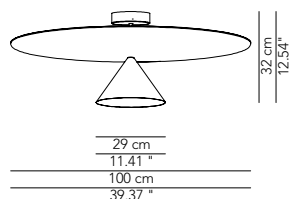

Pendant and ceiling lamp with double light emission in matt white or black painted metal.
Upper disc available in wool fabric with acoustic comfort features.
Conical metal diffuser or globe in opal PMMA soft touch finish.
On demand, globe available in polycarbonate, in accordance with the CL1 (650°) fire normative, with surcharge.

Symbol index → • / present - / absent OD / On Demand

PEGGY

Ceiling lamp - D. 100

DESCRIPTION	LIGHT SOURCE	INDOOR					OUTDOOR				
				IP	CODE	€ EURO			IP	CODE	€ EURO
Metal disk white or black		•	OD	IP20	PEGEDD100G01	460					
Wool disk fabric		•	OD	IP20	PEGEDD100E01	1.025					
Kit cone white or black	1xE27 42W HES + 3xR7S 105W	•	OD	IP20	PEGEPL100G01	920					
Kit cone Deluxe	1xE27 42W HES + 3xR7S 105W	•	OD	IP20	PEGEPL100G11	1.015					
Kit cone white or black NO DIM	2 led module 15W + 16W - 4796 Lm - 2700 K	•	OD	IP20	PEGEPL100G02	1.385					
Kit cone Deluxe NO DIM	2 led module 15W + 16W - 4796 Lm - 2700 K	•	OD	IP20	PEGEPL100G12	1.490					
Kit cone white or black DIM DALI Push-DIM	2 led module 15W + 16W - 4796 Lm - 2700 K	•	OD	IP20	PEGEPL100G03	1.485					
Kit cone Deluxe DIM DALI Push-DIM	2 led module 15W + 16W - 4796 Lm - 2700 K	•	OD	IP20	PEGEPL100G13	1.575