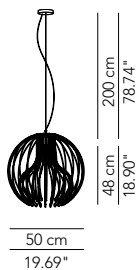

PRODUCTS: Icaro ball Outdoor
DESIGN: Brian Rasmussen 2012

Pendant and floor lamp with structure in painted steel wire white and black matt.
Light bulb enclosed in a hermetic IP64 glass diffuser.
On demand, cover in removable washable fabric stripe available (see accessory in the price list).
Metal parts are protected with anticorrosive primer and resistant polyester coating.

Symbol index → • / present - / absent OD / On Demand

ICARO BALL OUTDOOR

DESCRIPTION	LIGHT SOURCE	INDOOR			OUTDOOR			
		IP	CODE	€ EURO	IP	CODE	€ EURO	
Pendant lamp - ø 50	Pendant lamp	1 x E27 42 W HES			•	- IP44/64	IBOESO050G01	1.045