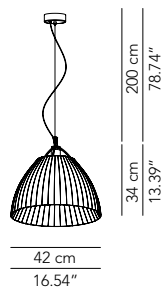

Pendant, ceiling lamp with shade in hand-finished pleated or pleated ribbon fabric.
Painted matt white or black metal structure or in galvanic finishes: chrome, brass, copper.
Ceiling lamp version with white ceiling rose.

Symbol index → • / present - / absent OD / On Demand

OLIVIA

Pendant lamp D.42

DESCRIPTION	LIGHT SOURCE	INDOOR					OUTDOOR				
				IP	CODE	€ EURO			IP	CODE	€ EURO
Pleated fabric / white or black structure	1 x E27 70 W HES	OD	OD	IP20	OLIESO042P42	860					
Pleated fabric / chrome structure	1 x E27 70 W HES	OD	OD	IP20	OLIESO042P43	905					
Pleated fabric / copper structure	1 x E27 70 W HES	OD	OD	IP20	OLIESO042P44	905					
Pleated fabric / brass structure	1 x E27 70 W HES	OD	OD	IP20	OLIESO042P45	905					
Pleated ribbon fabric / white or black structure	1 x E27 70 W HES	OD	OD	IP20	OLIESO042R42	880					
Pleated ribbon fabric / chrome structure	1 x E27 70 W HES	OD	OD	IP20	OLIESO042R43	930					
Pleated ribbon fabric / copper structure	1 x E27 70 W HES	OD	OD	IP20	OLIESO042R44	930					
Pleated ribbon fabric / brass structure	1 x E27 70 W HES	OD	OD	IP20	OLIESO042R45	930