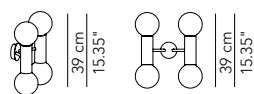

Large pendant and ceiling lamp with arms.
Wall lamp with one or two arms.
Metal structure painted in white or black (embossed finishing) and in Deluxe finishing matt gold.

Symbol index → • / present - / absent OD / On Demand

CHANDELIER

Wall lamp - double

20 cm
7.87"

35 cm
13.78"

DESCRIPTION	LIGHT SOURCE	INDOOR					OUTDOOR				
		IP	CODE	€ EURO	IP	CODE	€ EURO				
Wall lamp white or black	4 x E27 42 W HES	• OD IP20	CHAEAP035G01	620							
Wall lamp Deluxe	4 x E27 42 W HES	• OD IP20	CHAEAP035G02	690							
Accessory:											
Kit 4 light bulbs E27 Globe 125 LED 8W 2200K (NO DIM)			LMPLEDE27KIT003	175							
Kit 4 light bulbs E27 Globe 125 LED 7,5W 2200K (DIM)			LMPLEDE27KIT004	240