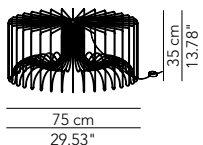

PRODUCTS: Icaro Outdoor
DESIGN: Brian Rasmussen 2011

Pendant and floor lamp with structure in painted steel wire white and black matt.
Light bulb enclosed in a hermetic IP64 glass diffuser.
On demand, cover in removable washable fabric stripe available (see accessory in the price list).
Metal parts are protected with anticorrosive primer and resistant polyester coating.

Symbol index → • / present - / absent OD / On Demand

ICARO OUTDOOR

DESCRIPTION	LIGHT SOURCE	INDOOR			OUTDOOR		
		IP	CODE	€ EURO	IP	CODE	€ EURO
Floor lamp - ø 75	Floor lamp	1 x E27 42 W HES			• - IP44/64	ICOETA075G01	1.350