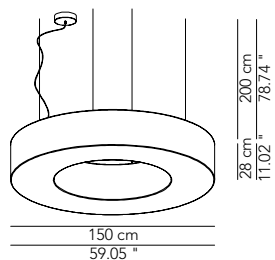

PRODUCTS: Atollo
DESIGN: Paolo Grasselli 2009

Pendant and wall/ ceiling lamp.
White polyethylene diffuser.

Symbol index → • / present - / absent OD / On Demand

ATOLLO

Pendant lamp - ø 150

DESCRIPTION	LIGHT SOURCE	INDOOR					OUTDOOR				
			IP	CODE	€ EURO		IP	CODE	€ EURO		
With 1 steel cable	12 x E27 42 W HES	•	OD IP31	ATIESO150D01	2.750						
With 4 steel cables	12 x E27 42 W HES	•	OD IP31	ATIESO150D02	2.665						
With 1 steel cable NO DIM	1 led strip 82 W - 14000 Lm - 3000 K	•	- IP31	ATIESO150D41	3.865						
With 4 steel cables NO DIM	1 led strip 82 W - 14000 Lm - 3000 K	•	- IP31	ATIESO150D42	3.790						
With 1 steel cable DIM DALI-Push DIM	1 led strip 82 W - 14000 Lm - 3000 K	•	- IP31	ATIESO150D43	4.350						
With 4 steel cables DIM DALI-Push DIM	1 led strip 82 W - 14000 Lm - 3000 K	•	- IP31	ATIESO150D44	4.285