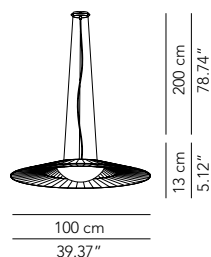

PRODUCTS: Mood
DESIGN: Romano + Menegon 2014

Pendant, wall/ ceiling lamp with lampshade in hand-finished pleated or pleated ribbon fabric.
Bottom cap in thermoformed opal PMMA with soft touch finishing.

Symbol index → • / present - / absent OD / On Demand

MOOD

Pendant lamp - ø 100

DESCRIPTION	LIGHT SOURCE	INDOOR					OUTDOOR				
				IP	CODE	€ EURO			IP	CODE	€ EURO
1 light pleated fabric NO DIM	1 led module 23 W - 3628 Lm - 2700 K	OD	OD	IP20	MOOESO100P04	2.205					
1 light pleated fabric DIM TRIAC	1 led module 23 W - 3628 Lm - 2700 K	OD	OD	IP20	MOOESO100P05	2.290					
1 light pleated fabric DIM DALI-Push DIM	1 led module 23 W - 3628 Lm - 2700 K	OD	OD	IP20	MOOESO100P06	2.325					
1 light pleated ribbon fabric NO DIM	1 led module 23 W - 3628 Lm - 2700 K	OD	OD	IP20	MOOESO100R04	2.250					
1 light pleated ribbon fabric DIM TRIAC	1 led module 23 W - 3628 Lm - 2700 K	OD	OD	IP20	MOOESO100R05	2.325					
1 light pleated ribbon fabric DIM DALI-Push DIM	1 led module 23 W - 3628 Lm - 2700 K	OD	OD	IP20	MOOESO100R06	2.380