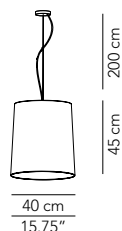

Pendant lamp - ø 40

Cotton without plex	1 x E27 70 W HES	OD	OD	IP20	ROMESO040C01	405					
Cotton with plex	1 x E27 70 W HES	OD	OD	IP20	ROMESP040C01	460					
Pleated fabric without plex	1 x E27 70 W HES	•	OD	IP20	ROMESO040P01	560					
Pleated fabric with plex	1 x E27 70 W HES	OD	OD	IP20	ROMESP040P01	610					
Pleated ribbon fabric without plex	1 x E27 70 W HES	OD	OD	IP20	ROMESO040R01	595					
Pleated ribbon fabric with plex	1 x E27 70 W HES	OD	OD	IP20	ROMESP040R01	640