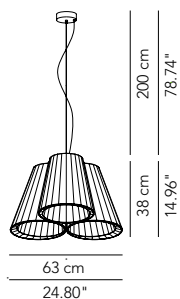

Pendant, ceiling and wall lamp in hand-finished pleated or pleated ribbon fabric.

Symbol index → • / present - / absent OD / On Demand

FLORINDA

Florinda 1 - Pendant lamp

DESCRIPTION LIGHT SOURCE

1 lampshade pleated fabric 1 x E27 70 W HES

1 lampshade pleated ribbon fabric 1 x E27 70 W HES

INDOOR						OUTDOOR				
		IP	CODE	€ EURO			IP	CODE	€ EURO	
•	OD	IP20	FLOESO001P01	560						
OD	OD	IP20	FLOESO001R01	580						

Florinda 3 - Pendant lamp

3 lampshades pleated fabric 3 x E27 70 W HES

3 lampshades pleated ribbon fabric 3 x E27 70 W HES

• OD IP20 FLOESO003P01 1.785

OD OD IP20 FLOESO003R01 1.825