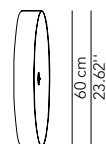

Pendant, wall/ ceiling lamp available in cotton, washable, velvet, lycra, pleated and pleated ribbon fabric (on demand, also available in wool and Remix Kvadrat fabric).
One side frosted plex finishing underneath.
On demand, the pendant lamp can have a top protective disk in plex, usable only with LED bulbs or modules, with surcharge as per price list.

Symbol index → • / present - / absent OD / On Demand

DISCOVOLANTE

Wall/ ceiling lamp - ø 60

13 cm
5.12"

DESCRIPTION	LIGHT SOURCE	INDOOR					OUTDOOR				
				IP	CODE	€ EURO			IP	CODE	€ EURO
1 light cotton NO DIM	1 led module 57 W - 8750 Lm - 2700 K	OD	OD	IP20	DISEAP060C11	1.260					
1 light washable NO DIM	1 led module 57 W - 8750 Lm - 2700 K	OD	OD	IP20	DISEAP060T11	1.315					
1 light velvet NO DIM	1 led module 57 W - 8750 Lm - 2700 K	OD	OD	IP20	DISEAP060O11	1.325					
1 light cotton+lycra NO DIM	1 led module 57 W - 8750 Lm - 2700 K	OD	OD	IP20	DISEAP060L11	1.360					
1 light pleated fabric NO DIM	1 led module 57 W - 8750 Lm - 2700 K	OD	OD	IP20	DISEAP060P11	1.405					
1 light pleated ribbon fabric NO DIM	1 led module 57 W - 8750 Lm - 2700 K	OD	OD	IP20	DISEAP060R11	1.430					
1 light cotton DIM TRIAC	1 led module 57 W - 8750 Lm - 2700 K	OD	OD	IP20	DISEAP060C09	1.350					
1 light washable DIM TRIAC	1 led module 57 W - 8750 Lm - 2700 K	OD	OD	IP20	DISEAP060T09	1.395					
1 light velvet DIM TRIAC	1 led module 57 W - 8750 Lm - 2700 K	OD	OD	IP20	DISEAP060O09	1.420					
1 light cotton+lycra DIM TRIAC	1 led module 57 W - 8750 Lm - 2700 K	OD	OD	IP20	DISEAP060L09	1.440					
1 light pleated fabric DIM TRIAC	1 led module 57 W - 8750 Lm - 2700 K	OD	OD	IP20	DISEAP060P09	1.490					
1 light pleated ribbon fabric DIM TRIAC	1 led module 57 W - 8750 Lm - 2700 K	OD	OD	IP20	DISEAP060R09	1.505					
1 light cotton DIM DALI-Push DIM	1 led module 57 W - 8750 Lm - 2700 K	OD	OD	IP20	DISEAP060C12	1.395					
1 light washable DIM DALI-Push DIM	1 led module 57 W - 8750 Lm - 2700 K	OD	OD	IP20	DISEAP060T12	1.445					
1 light velvet DIM DALI-Push DIM	1 led module 57 W - 8750 Lm - 2700 K	OD	OD	IP20	DISEAP060O12	1.455					
1 light cotton+lycra DIM DALI-Push DIM	1 led module 57 W - 8750 Lm - 2700 K	OD	OD	IP20	DISEAP060L12	1.490					
1 light pleated fabric DIM DALI-Push DIM	1 led module 57 W - 8750 Lm - 2700 K	OD	OD	IP20	DISEAP060P12	1.545					
1 light pleated ribbon fabric DIM DALI-Push DIM	1 led module 57 W - 8750 Lm - 2700 K	OD	OD	IP20	DISEAP060R12	1.560