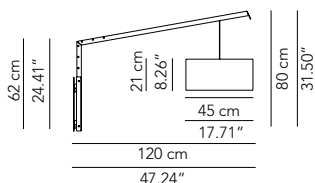

Floor lamp with cantilever arm (adjustable in two positions) and wall lamp (on the axis 160° rotating). Embossed white or black painted aluminium structure.
Lampshade available in cotton fabric in the same colour as the metal structure, in washable marble or sand wool fabric.
On demand, cotton, washable or wool fabric lampshade available in different colours with 3% surcharge.

Symbol index → • / present - / absent OD / On Demand

ANGELICA

Wall lamp - L 120

DESCRIPTION

LIGHT SOURCE

IP

INDOOR

CODE

€ EURO

IP

OUTDOOR

CODE

€ EURO

Wall lamp L.120 white
cotton white

1 x E27 70 W HES

OD

OD

IP20

ANGEAP135C01

970

Wall lamp L.120 black
cotton black

1 x E27 70 W HES

OD

OD

IP20

ANGEAP135C02

970

Wall lamp L.120 white washable
marble

1 x E27 70 W HES

OD

OD

IP20

ANGEAP135T01

1.035

Wall lamp L.120 black washable
marble

1 x E27 70 W HES

OD

OD

IP20

ANGEAP135T02

1.035

Wall lamp L.120 white wool
sand

1 x E27 70 W HES

•

OD

IP20

ANGEAP135E01

1.045

Wall lamp L.120 black wool
sand

1 x E27 70 W HES

•

OD

IP20

ANGEAP135E02

1.045