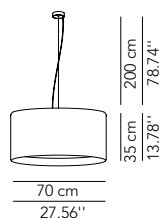

Cylindrical pendant lamp certified in acoustic comfort in velvet and wool fabric (on demand, also available in Remix Kvadrat fabric).
Opal plex finishing underneath.
On demand, the pendant lamp can have a top protective disk in plex, usable only with LED bulbs or modules, with surcharge as per price list.

Symbol index → • / present - / absent OD / On Demand

CIRCUS

Pendant lamp - ø 70