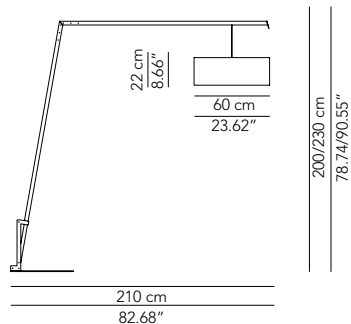

Floor lamp with cantilever arm (adjustable in two positions) and wall lamp (on the axis 160° rotating). Embossed white or black painted aluminium structure.
Lampshade available in cotton fabric in the same colour as the metal structure, in washable marble or sand wool fabric.
On demand, cotton, washable or wool fabric lampshade available in different colours with 3% surcharge.

Symbol index → • / present - / absent OD / On Demand

ANGELICA

Floor lamp

DESCRIPTION	LIGHT SOURCE	INDOOR					OUTDOOR				
				IP	CODE	€ EURO			IP	CODE	€ EURO
Floor lamp white cotton white	1 x E27 70 W HES	OD	OD	IP20	ANGEPT230C01	1.660					
Floor lamp black cotton black	1 x E27 70 W HES	OD	OD	IP20	ANGEPT230C02	1.660					
Floor lamp white washable marble	1 x E27 70 W HES	OD	OD	IP20	ANGEPT230T01	1.740					
Floor lamp black washable marble	1 x E27 70 W HES	OD	OD	IP20	ANGEPT230T02	1.740					
Floor lamp white wool sand	1 x E27 70 W HES	•	OD	IP20	ANGEPT230E01	1.765					
Floor lamp black wool sand	1 x E27 70 W HES	•	OD	IP20	ANGEPT230E02	1.765					

Accessory - Floor lamp	Universal DIM switch HES + LED (5/250W)	DIMVAROPT003	120