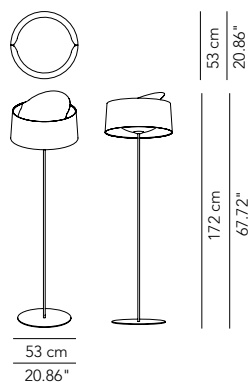

Table, reading and floor lamp. Lampshade in cotton (same colour as metal structure), washable marble or Remix Kvadrat fabric (on demand, also available in wool fabric). White or black painted metal structure. Rotating and obscuring metal disk cover, placed on the upper border of the lampshade. Bottom cap in thermoformed opal PMMA with soft touch finishing.

On demand, cotton or washable fabric lampshade available in different colours with a 3% surcharge.

Symbol index → • / present - / absent OD / On Demand

DISK

Floor lamp

DESCRIPTION	LIGHT SOURCE	INDOOR					OUTDOOR				
				IP	CODE	€ EURO			IP	CODE	€ EURO
2 lights white / cotton	2 x E27 70 W HES	OD	OD	IP20	DSKEPT175C01	1.480					
2 lights white / washable	2 x E27 70 W HES	OD	OD	IP20	DSKEPT175T01	1.570					
2 lights white / Kvadrat fabric	2 x E27 70 W HES	OD	OD	IP20	DSKEPT175I01	1.780					
2 lights black / cotton	2 x E27 70 W HES	OD	OD	IP20	DSKEPT175C02	1.480					
2 lights black / washable	2 x E27 70 W HES	OD	OD	IP20	DSKEPT175T02	1.570					
2 lights black / Kvadrat fabric	2 x E27 70 W HES	OD	OD	IP20	DSKEPT175I02	1.780					
Accessory - Floor lamp	Universal DIM switch HES + LED (5/250W)				DIMVAROPT003	120