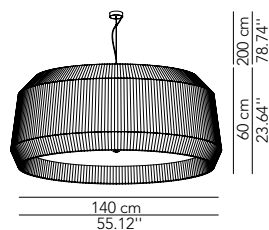

PRODUCTS: Loto
DESIGN: Romano + Menegon 2008

Pendant and wall lamp in hand-finished pleated and pleated ribbon fabric.
Opal plex finishing underneath (d.16 excluded).

Symbol index → • / present - / absent OD / On Demand

LOTO

Pendant lamp - ø 140

DESCRIPTION	LIGHT SOURCE	INDOOR					OUTDOOR				
				IP	CODE	€ EURO			IP	CODE	€ EURO
Pleated fabric	6 x E27 105 W HES	OD	OD	IP20	LOTESP140P01	5.060					
Pleated ribbon fabric	6 x E27 105 W HES	OD	OD	IP20	LOTESP140R01	5.200					
Pendant lamp pleated fabric NO DIM	1 led module 88,2 W - 12380 Lm - 2700 K	OD	OD	IP20	LOTESP140P08	5.555					
Pendant lamp pleated fabric DIM DALI-Push DIM	1 led module 88,2 W - 12380 Lm - 2700 K	OD	OD	IP20	LOTESP140P09	5.610					
Pendant lamp pleated ribbon fabric NO DIM	1 led module 88,2 W - 12380 Lm - 2700 K	OD	OD	IP20	LOTESP140R08	5.695					
Pendant lamp pleated ribbon fabric DIM DALI-Push DIM	1 led module 88,2 W - 12380 Lm - 2700 K	OD	OD	IP20	LOTESP140R09	5.755					

NOTE: on demand, LED modules are also available in 3000K and 4000K version, without surcharge.