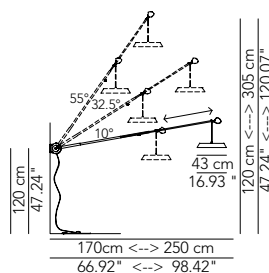

Wall lamp with rotating telescope stem (105°) and adjustable in three different heights.
Floor lamp with rotating telescope stem (30°) and adjustable in three different heights.
Aluminium structure and diffuser painted in white or black (embossed finishing), lime green and blue China.
Base to fix the wall lamp available only in embossed white or black.
Metal parts are protected with anticorrosive primer and resistant polyester coating.

Symbol index → • / present - / absent OD / On Demand

SESTANTE OUTDOOR

Wall lamp small - L 170>260

DESCRIPTION	LIGHT SOURCE	INDOOR			OUTDOOR		
		IP	CODE	€ EURO	IP	CODE	€ EURO
Wall lamp white diffuser in aluminium NO DIM	1 led module 16,2 W - 2400 Lm - 3000 K	• -	IP44/55	SEOEAP170G01	2.080		
Wall lamp white diffuser in aluminium DIM	1 led module 16,2 W - 2400 Lm - 3000 K	• -	IP44/55	SEOEAP170G02	2.180		
Wall lamp black diffuser in aluminium NO DIM	1 led module 16,2 W - 2400 Lm - 3000 K	• -	IP44/55	SEOEAP170G03	2.080		
Wall lamp black diffuser in aluminium DIM	1 led module 16,2 W - 2400 Lm - 3000 K	• -	IP44/55	SEOEAP170G04	2.180		
Wall lamp lime diffuser in aluminium NO DIM	1 led module 16,2 W - 2400 Lm - 3000 K	• -	IP44/55	SEOEAP170G05	2.475		
Wall lamp lime diffuser in aluminium DIM	1 led module 16,2 W - 2400 Lm - 3000 K	• -	IP44/55	SEOEAP170G06	2.560		
Wall lamp blue China diffuser in aluminium DIM	1 led module 16,2 W - 2400 Lm - 3000 K	• -	IP44/55	SEOEAP170G07	2.475		
Wall lamp blue China diffuser in aluminium NO DIM	1 led module 16,2 W - 2400 Lm - 3000 K	• -	IP44/55	SEOEAP170G08	2.560