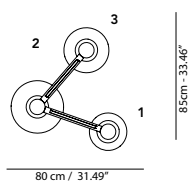

Composition type 1-B

- 1 — ∅ 25
- 2 — ∅ 35
- 3 — ∅ 30
- Cables connections L 40