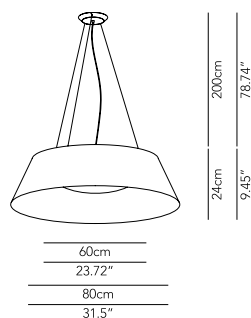

Pendant lamp in cotton, pleated and pleated ribbon fabric.
The cotton version is bicoloured inside/ outside (with color combinations from the sample folder).
Bottom cap in thermoformed opal PMMA with soft touch finishing.

Symbol index → • / present - / absent OD / On Demand

REVERSE

BASIC A - ø 80

DESCRIPTION	LIGHT SOURCE	INDOOR					OUTDOOR				
				IP	CODE	€ EURO			IP	CODE	€ EURO
Cotton NO DIM	1 led module 23 W - 3628 Lm - 2700 K	OD	OD	IP20	REAESO080C07	1.900					
Cotton DIM TRIAC	1 led module 23 W - 3628 Lm - 2700 K	OD	OD	IP20	REAESO080C08	1.985					
Cotton DIM DALI-Push DIM	1 led module 23 W - 3628 Lm - 2700 K	OD	OD	IP20	REAESO080C09	1.995					
Pleated fabric NO DIM	1 led module 23 W - 3628 Lm - 2700 K	OD	OD	IP20	REAESO080P07	2.110					
Pleated fabric DIM TRIAC	1 led module 23 W - 3628 Lm - 2700 K	OD	OD	IP20	REAESO080P08	2.195					
Pleated fabric DIM DALI-Push DIM	1 led module 23 W - 3628 Lm - 2700 K	OD	OD	IP20	REAESO080P09	2.205					
Pleated ribbon fabric NO DIM	1 led module 23 W - 3628 Lm - 2700 K	OD	OD	IP20	REAESO080R07	2.055					
Pleated ribbon fabric DIM TRIAC	1 led module 23 W - 3628 Lm - 2700 K	OD	OD	IP20	REAESO080R08	2.140					
Pleated ribbon fabric DIM DALI-Push DIM	1 led module 23 W - 3628 Lm - 2700 K	OD	OD	IP20	REAESO080R09	2.145