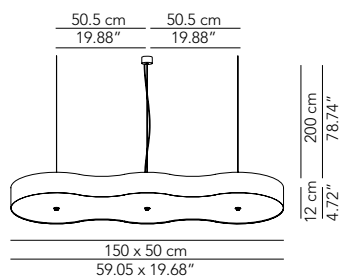

Pendant, ceiling lamp available in cotton, washable, wool, pleated and pleated ribbon fabric (on demand, also available in Remix Kvadrat fabric).
One side frosted plex finishing underneath.

Symbol index → • / present - / absent OD / On Demand

OTTOVOLANTE

Pendant lamp - L 150

DESCRIPTION	LIGHT SOURCE	INDOOR					OUTDOOR				
				IP	CODE	€ EURO			IP	CODE	€ EURO
Cotton	8 x E27 42 W HES	OD	OD	IP20	OTPESP150C05	1.825					
Washable	8 x E27 42 W HES	OD	OD	IP20	OTPESP150T05	1.925					
Wool	8 x E27 42 W HES	OD	OD	IP20	OTPESP150E05	1.960					
Pleated fabric	8 x E27 42 W HES	OD	OD	IP20	OTPESP150P05	2.040					
Pleated ribbon fabric	8 x E27 42 W HES	OD	OD	IP20	OTPESP150R05	2.115					
Cotton NO DIM	3 led module 18,7 W - 9000 Lm - 2700 K	OD	OD	IP20	OTPESP150C06	2.090					
Washable NO DIM	3 led module 18,7 W - 9000 Lm - 2700 K	OD	OD	IP20	OTPESP150T06	2.195					
Wool NO DIM	3 led module 18,7 W - 9000 Lm - 2700 K	OD	OD	IP20	OTPESP150E06	2.230					
Pleated fabric NO DIM	3 led module 18,7 W - 9000 Lm - 2700 K	OD	OD	IP20	OTPESP150P06	2.305					
Pleated ribbon fabric NO DIM	3 led module 18,7 W - 9000 Lm - 2700 K	OD	OD	IP20	OTPESP150R06	2.385					
Cotton DIM TRIAC	3 led module 18,7 W - 9000 Lm - 2700 K	OD	OD	IP20	OTPESP150C07	2.145					
Washable DIM TRIAC	3 led module 18,7 W - 9000 Lm - 2700 K	OD	OD	IP20	OTPESP150T07	2.260					
Wool DIM TRIAC	3 led module 18,7 W - 9000 Lm - 2700 K	OD	OD	IP20	OTPESP150E07	2.285					
Pleated fabric DIM TRIAC	3 led module 18,7 W - 9000 Lm - 2700 K	OD	OD	IP20	OTPESP150P07	2.375					
Pleated ribbon fabric DIM TRIAC	3 led module 18,7 W - 9000 Lm - 2700 K	OD	OD	IP20	OTPESP150R07	2.430					
Cotton DIM DALI-Push DIM	3 led module 18,7 W - 9000 Lm - 2700 K	OD	OD	IP20	OTPESP150C08	2.370					
Washable DIM DALI-Push DIM	3 led module 18,7 W - 9000 Lm - 2700 K	OD	OD	IP20	OTPESP150T08	2.460					
Wool DIM DALI-Push DIM	3 led module 18,7 W - 9000 Lm - 2700 K	OD	OD	IP20	OTPESP150E08	2.500					
Pleated fabric DIM DALI-Push DIM	3 led module 18,7 W - 9000 Lm - 2700 K	OD	OD	IP20	OTPESP150P08	2.575					
Pleated ribbon fabric DIM DALI-Push DIM	3 led module 18,7 W - 9000 Lm - 2700 K	OD	OD	IP20	OTPESP150R08	2.650