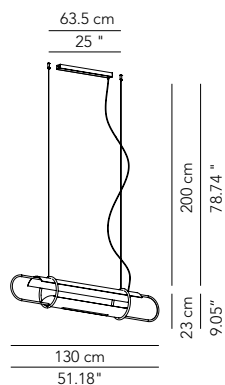

Oblong shape pendant lamp with double light emission. Metal structure painted sand or lead grey colours and in Deluxe finishes: caramel or matt gold.
Upper diffuser in white polycarbonate.
Double light emission: L 130 Up 5120 lm - Down 2560 lm / L 170 Up 7040 lm - Down 2560 lm

Symbol index → • / present - / absent OD / On Demand

CLIP

Pendant lamp - L 130

DESCRIPTION	LIGHT SOURCE	INDOOR					OUTDOOR				
			IP	CODE	€ EURO		IP	CODE	€ EURO		
Pendant lamp sand or lead grey NO DIM	2 linear modules 48 W - 7600 Lm - 3000 K	•	OD IP20	CLIESO130G01	2.455						
Pendant lamp sand or lead grey DIM DALI/Push DIM	2 linear modules 48 W - 7600 Lm - 3000 K	•	OD IP20	CLIESO130G03	2.540						
Pendant lamp Deluxe NO DIM	2 linear modules 48 W - 7600 Lm - 3000 K	•	OD IP20	CLIESO130G02	2.655						
Pendant lamp Deluxe DIM DALI/Push DIM	2 linear modules 48 W - 7600 Lm - 3000 K	•	OD IP20	CLIESO130G04	2.750