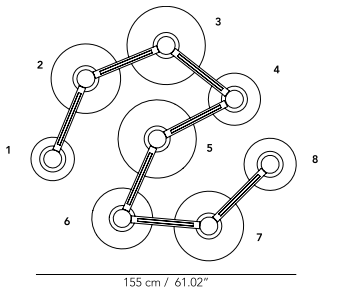

Composition type 3-B

1. **∅ globes**
2. 1 — ∅ 25
   - 2 — ∅ 40
   - 3 — ∅ 45
   - 4 — ∅ 30
   - 5 — ∅ 45
   - 6 — ∅ 35
   - 7 — ∅ 40
   - 8 — ∅ 30
   - Cables connections L 40