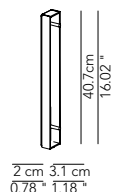

Accessory - Wall lamp

Fixing accessory for wall lamp - white	• - IP55	DEOEAR000G01	165
Fixing accessory for wall lamp - black	• - IP55	DEOEAR000G02	165