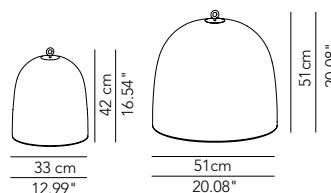

Rechargeable floor lamp

Medium floor lamp ø 33   1 kit led 6,4 W - 600 Lm - warm light

Maxi floor lamp ø 51   1 kit led 6,4 W - 600 Lm - warm light

• - IP65	CAOETP033D13	795
• - IP65	CAOETA051D13	900

IMPORTANT NOTE (TECHNICAL DETAILS):

Rechargeable kit LED 6,4W (600lm) IP65 warm white: supplied with battery 4400 mAh + battery charger + remote control.

Nominal service life (new product) with working temperature range from +18°C a +35°C (with working temperature range from +7°C to 10°C battery life is decreasing of 20%):

Led 25% 1,6W 10h - Led 50% 3,2W 6h30' - Led 100% 6,4W 2h15' - It is recommended to recharge the kit in indoor - temperature > +15° C.