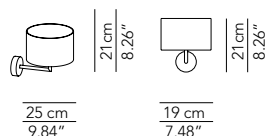

PRODUCTS: Lucilla Tonda
DESIGN: Paolo Grasselli 2018

Pendant, small table, console, table, reading, floor and wall lamp.
Metal structure in matt black and white painted or in brushed nickel finishing.
Lamphshade in cotton, washable and wool fabric.

Symbol index → • / present - / absent OD / On Demand

LUCILLA TONDA

Wall lamp - without switch

DESCRIPTION	LIGHT SOURCE	INDOOR					OUTDOOR				
				IP	CODE	€ EURO			IP	CODE	€ EURO
Metal white cotton	1 x E14 42 W HES	OD	OD	IP20	LUTEAP017C01	355					
Metal black cotton	1 x E14 42 W HES	OD	OD	IP20	LUTEAP017C02	355					
Metal brushed nickel cotton	1 x E14 42 W HES	OD	OD	IP20	LUTEAP017C03	385					
Metal white washable	1 x E14 42 W HES	OD	OD	IP20	LUTEAP017T01	380					
Metal black washable	1 x E14 42 W HES	OD	OD	IP20	LUTEAP017T02	380					
Metal brushed nickel washable	1 x E14 42 W HES	OD	OD	IP20	LUTEAP017T03	400					
Metal white wool fabric	1 x E14 42 W HES	•	OD	IP20	LUTEAP017E01	385					
Metal black wool fabric	1 x E14 42 W HES	•	OD	IP20	LUTEAP017E02	385					
Metal brushed nickel Wool fabric	1 x E14 42 W HES	•	OD	IP20	LUTEAP017E03	405