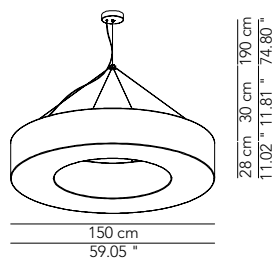

PRODUCTS: Atollo
DESIGN: Paolo Grasselli 2009

Pendant and wall/ ceiling lamp.
White polyethylene diffuser.
Metal parts are protected with electrolytic galvanizing treatment and resistant polyester coating.

Symbol index → • / present - / absent OD / On Demand

ATOLLO OUTDOOR

Pendant lamp - ø 150

DESCRIPTION	LIGHT SOURCE	INDOOR			OUTDOOR		
		IP	CODE	€ EURO	IP	CODE	€ EURO
With 1 steel cable	12 x E27 42 W HES				• - IP44	ATOESO150D01	3.025
With 4 steel cables	12 x E27 42 W HES				• - IP44	ATOESO150D02	2.945
With 1 steel cable NO DIM	1 led strip 82 W - 14000 Lm - 3000 K				• - IP44	ATOESO150D41	4.075
With 4 steel cables NO DIM	1 led strip 82 W - 14000 Lm - 3000 K				• - IP44	ATOESO150D42	4.000