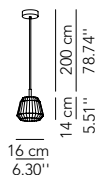

PRODUCTS: Loto
DESIGN: Romano + Menegon 2008

Pendant and wall lamp in hand-finished pleated and pleated ribbon fabric.
Opal plex finishing underneath (d.16 excluded).

Symbol index → • / present - / absent OD / On Demand

LOTO	DESCRIPTION	LIGHT SOURCE	INDOOR				OUTDOOR					
					IP	CODE	€ EURO			IP	CODE	€ EURO
Mini pendant lamp - ø 16 without plex	Pleated fabric	1 x E14 42 W HES	•	OD	IP20	LOTESE016P01	340					
	Pleated ribbon fabric	1 x E14 42 W HES	OD	OD	IP20	LOTESE016R01	355