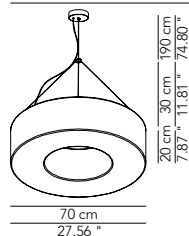

Pendant and wall/ ceiling lamp.
 White polyethylene diffuser.

Symbol index  → • / present - / absent OD / On Demand

ATOLLO

Pendant lamp - ø 70

DESCRIPTION	LIGHT SOURCE	INDOOR					OUTDOOR				
				IP	CODE	€ EURO			IP	CODE	€ EURO
With 1 steel cable	6 x E27 42 W HES	•	OD	IP31	ATIESO070D01	1.230					
With 3 steel cables	6 x E27 42 W HES	•	OD	IP31	ATIESO070D02	1.200					
With 1 steel cable NO DIM	1 led strip 40 W - 7000 Lm - 3000 K	•	-	IP31	ATIESO070D41	1.765					
With 3 steel cables NO DIM	1 led strip 40 W - 7000 Lm - 3000 K	•	-	IP31	ATIESO070D42	1.725					
With 1 steel cable DIM DALI-Push DIM	1 led strip 40 W - 7000 Lm - 3000 K	•	-	IP31	ATIESO070D43	2.035					
With 3 steel cables DIM DALI-Push DIM	1 led strip 40 W - 7000 Lm - 3000 K	•	-	IP31	ATIESO070D44	2.010					