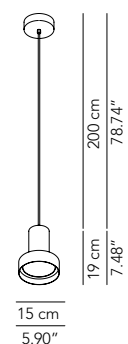

Pendant, spotlight, ceiling lamp and recessed spotlight.
Turned metal body painted in white or lead grey and in Deluxe finishes: lime green, blue China, brick and matt gold.

Symbol index → • / present - / absent OD / On Demand

HAMMER

Pendant lamp ø 15