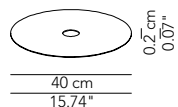

Accessory

Top polycarbonate disk cover for R7S version		OD	IP20	PEGEPX040B01	95