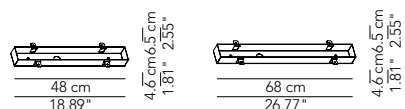

Accessory recessed

Kit for recessed version - ø 54	•	IP20	BUTEDD054G01	80	
Kit for recessed version - ø 75	•	IP20	BUTEDD075G01	105