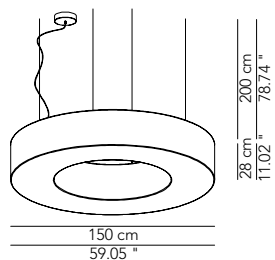

PRODUCTS: Atollo
DESIGN: Paolo Grasselli 2009

Pendant and wall/ ceiling lamp.
White polyethylene diffuser.
Metal parts are protected with electrolytic galvanizing treatment and resistant polyester coating.

Symbol index → • / present - / absent OD / On Demand

ATOLLO OUTDOOR

Pendant lamp - ø 150

DESCRIPTION	LIGHT SOURCE	INDOOR			OUTDOOR		
		IP	CODE	€ EURO	IP	CODE	€ EURO
With 1 steel cable	12 x E27 42 W HES				• - IP44	ATOESO150D01	3.025
With 4 steel cables	12 x E27 42 W HES				• - IP44	ATOESO150D02	2.945
With 1 steel cable NO DIM	1 led strip 82 W - 14000 Lm - 3000 K				• - IP44	ATOESO150D41	4.075
With 4 steel cables NO DIM	1 led strip 82 W - 14000 Lm - 3000 K				• - IP44	ATOESO150D42	4.000