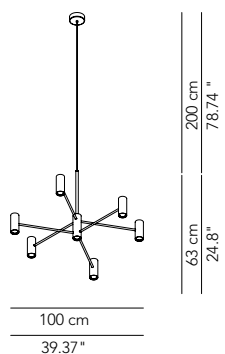

Pendant lamp - ø 100

Pendant lamp white or black	13 x GU10 28 W HES	•	OD IP20	CHAESO100G11	1.920				
Pendant lamp Deluxe	13 x GU10 28 W HES	•	OD IP20	CHAESO100G12	2.135				
Pendant lamp white or black with gold rod	13 x GU10 28 W HES	•	OD IP20	CHAESO100G31	1.965				
Pendant lamp Deluxe with gold rod	13 x GU10 28 W HES	•	OD IP20	CHAESO100G32	2.180				
Accessory:									
Kit 13 light bulbs GU10 LED (NO DIM)				LMPLEDGU10KIT11	225				
Kit 13 light bulbs GU10 LED (DIM)				LMPLEDGU10KIT12	270