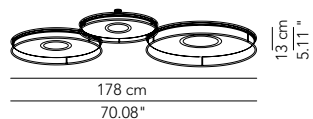

Single or in composition pendant, wall/ ceiling lamp
Embossed white or graphite painted metal structure. Inner disc upholstered with lycra fabric.
Lamp with acoustic comfort features.

Symbol index → • / present - / absent OD / On Demand

IDEA

Wall/ ceiling lamp - Composition L.180

DESCRIPTION	LIGHT SOURCE	INDOOR				OUTDOOR			
		IP	CODE	€ EURO	IP	CODE	€ EURO		
Structure only white or graphite		• OD IP20	IDEEPL180G11	2.645					
Kit 3 lights NO DIM (installed)	3 led module 12W+ 18W+ 24W - 4920 Lm - 2800 K	• OD IP20	IDEEDD180L03	1.480					
Kit 3 lights DIM DALI Push-DIM (installed)	3 led module 12W+ 18W+ 24W - 4920 Lm - 2800 K	• OD IP20	IDEEDD180L04	2.135					

NOTE: to calculate the price of the composition add the structure to the kit 3 lights.

Accessory - Composition wall/ ceiling lamp	Kit anti-glare lens 12W+18W+24W	IDEAC00180G080	400