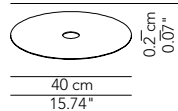

Accessory

Top polycarbonate disk cover for R7S version		OD	IP20	PEGEPX040B01	95