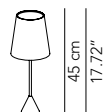

PRODUCTS: Lucilla
DESIGN: Paolo Grasselli 2009

Small table, console, office, table, reading, floor and wall lamp.
Metal structure in matt black and white painted or in brushed nickel finishing.
Lampshade in cotton, pleated or pleated ribbon fabric.

Symbol index → • / present - / absent OD / On Demand

LUCILLA

Small table lamp

17 cm
6.69"

DESCRIPTION	LIGHT SOURCE	INDOOR					OUTDOOR				
				IP	CODE	€ EURO			IP	CODE	€ EURO
Metal white cotton	1 x E14 42 W HES	OD	OD	IP20	LUCETP042C01	370					
Metal black cotton	1 x E14 42 W HES	OD	OD	IP20	LUCETP042C02	370					
Metal brushed nickel cotton	1 x E14 42 W HES	OD	OD	IP20	LUCETP042C03	395					
Metal white pleated fabric	1 x E14 42 W HES	•	OD	IP20	LUCETP042P01	410					
Metal black pleated fabric	1 x E14 42 W HES	•	OD	IP20	LUCETP042P02	410					
Metal brushed nickel pleated fabric	1 x E14 42 W HES	•	OD	IP20	LUCETP042P03	440					
Metal white pleated ribbon fabric	1 x E14 42 W HES	OD	OD	IP20	LUCETP042R01	415					
Metal black pleated ribbon fabric	1 x E14 42 W HES	OD	OD	IP20	LUCETP042R02	415					
Metal brushed nickel pleated ribbon fabric	1 x E14 42 W HES	OD	OD	IP20	LUCETP042R03	450