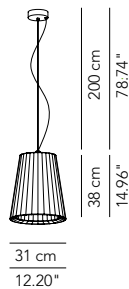

Pendant, ceiling and wall lamp in hand-finished pleated or pleated ribbon fabric.

Symbol index → • / present - / absent OD / On Demand

FLORINDA

Florinda 1 - Pendant lamp

DESCRIPTION LIGHT SOURCE

1 lampshade pleated fabric 1 x E27 70 W HES

1 lampshade pleated ribbon fabric 1 x E27 70 W HES

INDOOR						OUTDOOR				
		IP	CODE	€ EURO			IP	CODE	€ EURO	
•	OD	IP20	FLOESO001P01	560						
OD	OD	IP20	FLOESO001R01	580						

Florinda 3 - Pendant lamp

3 lampshades pleated fabric 3 x E27 70 W HES

3 lampshades pleated ribbon fabric 3 x E27 70 W HES

• OD IP20 FLOESO003P01 1.785

OD OD IP20 FLOESO003R01 1.825