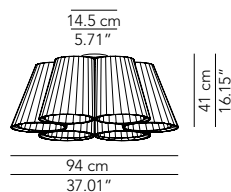

Pendant, ceiling and wall lamp in hand-finished pleated or pleated ribbon fabric.

Symbol index → • / present - / absent OD / On Demand

FLORINDA

Florinda 3 - Ceiling lamp

DESCRIPTION LIGHT SOURCE

3 lampshades pleated fabric 3 x E27 70 W HES

3 lampshades pleated ribbon fabric 3 x E27 70 W HES

IP

INDOOR

CODE

€ EURO

IP

OUTDOOR

CODE

€ EURO

• OD IP20 FLOEPL003P01 1.790

OD OD IP20 FLOEPL003R01 1.830

Florinda 6 - Ceiling lamp

6 +1 lampshades pleated fabric (double lighting) 6xE27 70 W + 1xE14 42 W HES

6 +1 lampshades pleated ribbon fabric (double lighting) 6xE27 70 W + 1xE14 42 W HES

• OD IP20 FLOEPL006P01 3.505

OD OD IP20 FLOEPL006R01 3.595