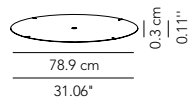

Pendant, wall/ ceiling lamp available in cotton, washable, velvet, lycra, pleated and pleated ribbon fabric (on demand, also available in wool and Remix Kvadrat fabric).
One side frosted plex finishing underneath.
On demand, the pendant lamp can have a top protective disk in plex, usable only with LED bulbs or modules, with surcharge as per price list.

Symbol index → • / present - / absent OD / On Demand

DISCOVOLANTE

Pendant lamp - ø 80

DESCRIPTION	LIGHT SOURCE	INDOOR					OUTDOOR				
		IP	CODE	€ EURO	IP	CODE	€ EURO				
1 light cotton NO DIM	1 led module 88,2 W - 12380 Lm - 2700 K	OD OD IP20	DISESP080C13	1.825							
1 light washable NO DIM	1 led module 88,2 W - 12380 Lm - 2700 K	OD OD IP20	DISESP080T13	1.890							
1 light velvet NO DIM	1 led module 88,2 W - 12380 Lm - 2700 K	OD OD IP20	DISESP080O13	1.910							
1 light cotton+lycra NO DIM	1 led module 88,2 W - 12380 Lm - 2700 K	OD OD IP20	DISESP080L13	1.945							
1 light pleated fabric NO DIM	1 led module 88,2 W - 12380 Lm - 2700 K	OD OD IP20	DISESP080P13	2.075							
1 light pleated ribbon fabric NO DIM	1 led module 88,2 W - 12380 Lm - 2700 K	OD OD IP20	DISESP080R13	2.100							
1 light cotton DIM DALI-Push DIM	1 led module 88,2 W - 12380 Lm - 2700 K	OD OD IP20	DISESP080C15	1.945							
1 light washable DIM DALI-Push DIM	1 led module 88,2 W - 12380 Lm - 2700 K	OD OD IP20	DISESP080T15	2.005							
1 light velvet DIM DALI-Push DIM	1 led module 88,2 W - 12380 Lm - 2700 K	OD OD IP20	DISESP080O15	2.020							
1 light cotton+lycra DIM DALI-Push DIM	1 led module 88,2 W - 12380 Lm - 2700 K	OD OD IP20	DISESP080L15	2.055							
1 light pleated fabric DIM DALI-Push DIM	1 led module 88,2 W - 12380 Lm - 2700 K	OD OD IP20	DISESP080P15	2.185							
1 light pleated ribbon fabric DIM DALI-Push DIM	1 led module 88,2 W - 12380 Lm - 2700 K	OD OD IP20	DISESP080R15	2.210							
Accessory	Top protective disk in opal plex	OD IP20	DISEPX080F01	220