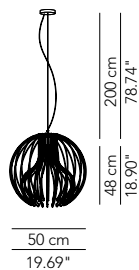

PRODUCTS: Icaro ball
DESIGN: Brian Rasmussen 2012

Pendant lamp with structure in painted steel wire white and black matt or in natural finishing (with transparent coating).
Light bulb at sight or covered by a removable cotton fabric stripe (see accessory in the price list).

Symbol index → • / present - / absent OD / On Demand

ICARO BALL

Pendant lamp - ø 50

DESCRIPTION: Pendant lamp
LIGHT SOURCE: 1 x E27 42 W HES

INDOOR					OUTDOOR				
IP	CODE	€ EURO	IP	CODE	€ EURO				
• OD IP20	IBIESO050G01	960							

Accessory:

Coloured stripe in cotton fabric ø 50/60/75

OD ICIEFS050C01 35