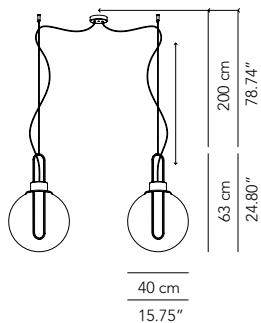

PRODUCTS: Orb
DESIGN: Büro Famos 2015

Single or in composition pendant lamp.
Painted matt white or black metal structure or in galvanic finishes: chrome, brass, copper.
Globe diffuser in smoked PMMA or transparent glass.

Symbol index → • / present - / absent OD / On Demand

ORB

Composition 2 globes glass - ø 40 - ceiling rose in the same colour as structure

DESCRIPTION	LIGHT SOURCE	INDOOR				OUTDOOR			
			IP	CODE	€ EURO		IP	CODE	€ EURO
Composition white NO DIM	2 led module 16,2 W - 2x2400 Lm - 3000 K	•	OD IP20	ORBES040K01	2.455				
Composition black NO DIM	2 led module 16,2 W - 2x2400 Lm - 3000 K	•	OD IP20	ORBES040K02	2.455				
Composition chrome NO DIM	2 led module 16,2 W - 2x2400 Lm - 3000 K	•	OD IP20	ORBES040K03	3.060				
Composition copper NO DIM	2 led module 16,2 W - 2x2400 Lm - 3000 K	•	OD IP20	ORBES040K04	3.060				
Composition brass NO DIM	2 led module 16,2 W - 2x2400 Lm - 3000 K	•	OD IP20	ORBES040K05	3.060				
Composition white DIM TRIAC	2 led module 16,2 W - 2x2400 Lm - 3000 K	•	OD IP20	ORBES040K06	2.540				
Composition black DIM TRIAC	2 led module 16,2 W - 2x2400 Lm - 3000 K	•	OD IP20	ORBES040K07	2.540				
Composition chrome DIM TRIAC	2 led module 16,2 W - 2x2400 Lm - 3000 K	•	OD IP20	ORBES040K08	3.150				
Composition copper DIM TRIAC	2 led module 16,2 W - 2x2400 Lm - 3000 K	•	OD IP20	ORBES040K09	3.150				
Composition brass DIM TRIAC	2 led module 16,2 W - 2x2400 Lm - 3000 K	•	OD IP20	ORBES040K10	3.150				
Composition white DIM DALI-Push DIM	2 led module 16,2 W - 2x2400 Lm - 3000 K	•	OD IP20	ORBES040K11	2.705				
Composition black DIM DALI-Push DIM	2 led module 16,2 W - 2x2400 Lm - 3000 K	•	OD IP20	ORBES040K12	2.705				
Composition chrome DIM DALI-Push DIM	2 led module 16,2 W - 2x2400 Lm - 3000 K	•	OD IP20	ORBES040K13	3.315				
Composition copper DIM DALI-Push DIM	2 led module 16,2 W - 2x2400 Lm - 3000 K	•	OD IP20	ORBES040K14	3.315				
Composition brass DIM DALI-Push DIM	2 led module 16,2 W - 2x2400 Lm - 3000 K	•	OD IP20	ORBES040K15	3.315