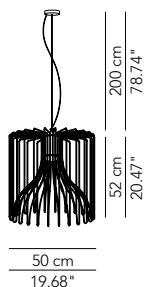

Accessory:

Coloured stripe in cotton fabric ø 22

OD ICIEFS022C01 30

Pendant lamp - ø 50	Pendant lamp	1 x E27 42 W HES	• OD IP20	ICIESO50G01	960