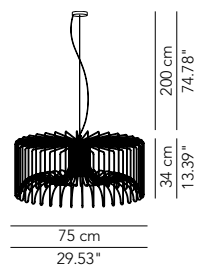

PRODUCTS: Icaro
DESIGN: Brian Rasmussen 2011

Pendant lamp with structure in painted steel wire white and black matt or in natural finishing (with transparent coating).
Light bulb at sight or covered by a removable cotton fabric stripe (see accessory in the price list).

Symbol index → • / present - / absent OD / On Demand

ICARO

Pendant lamp - ø 75

DESCRIPTION	LIGHT SOURCE	INDOOR				OUTDOOR			
		IP	CODE	€ EURO	IP	CODE	€ EURO		
Pendant lamp	1 x E27 42 W HES	•	OD IP20	ICIESO075G01	1.315				

Accessory:										
Coloured stripe in cotton fabric ø 50/60/75										
		OD		ICIEFS050C01	35