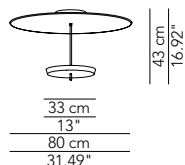

Pendant, ceiling lamp in matt white painted metal.
Upper disc available also with Deluxe finishing gold leaf, with surcharge.
Lower bowl available in galvanic finishes: chrome, brass, copper.

Symbol index → • / present - / absent OD / On Demand

OMBRELLA

Ceiling lamp D.80

DESCRIPTION	LIGHT SOURCE		INDOOR				OUTDOOR			
			IP	CODE	€ EURO		IP	CODE	€ EURO	
Ceiling lamp white NO DIM	1 led module 25 W - 4425 Lm - 3000 K	•	OD	IP20	UMBEPLO80G01	1.285				
Ceiling lamp white DIM TRIAC	1 led module 25 W - 4425 Lm - 3000 K	•	OD	IP20	UMBEPLO80G04	1.375				
Ceiling lamp white DIM DALI-Push DIM	1 led module 25 W - 4425 Lm - 3000 K	•	OD	IP20	UMBEPLO80G11	1.435				
Ceiling lamp white lower bowl in galvanized finishes NO DIM	1 led module 25 W - 4425 Lm - 3000 K	•	OD	IP20	UMBEPLO80G03	1.435				
Ceiling lamp white lower bowl in galvanized finishes DIM TRIAC	1 led module 25 W - 4425 Lm - 3000 K	•	OD	IP20	UMBEPLO80G05	1.525				
Ceiling lamp white lower bowl in galvanized finishes DIM DALI-Push DIM	1 led module 25 W - 4425 Lm - 3000 K	•	OD	IP20	UMBEPLO80G13	1.575				
LED temperature conversion filter from 3000K to 2700K	1 led module 25 W - 4425 Lm - 3000 K	•	OD	IP20	FLTCON0SP011	115				
Surcharge gold leaf finish					UMBORO080G01	270