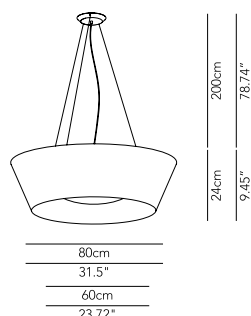

BASIC B - ø 80

Cotton NO DIM	1 led module 23 W - 3628 Lm - 2700 K	OD	OD	IP20	REBESO080C07	1.945					
Cotton DIM TRIAC	1 led module 23 W - 3628 Lm - 2700 K	OD	OD	IP20	REBESO080C08	2.025					
Cotton DIM DALI-Push DIM	1 led module 23 W - 3628 Lm - 2700 K	OD	OD	IP20	REBESO080C09	2.035					
Pleated fabric NO DIM	1 led module 23 W - 3628 Lm - 2700 K	OD	OD	IP20	REBESO080P07	2.145					
Pleated fabric DIM TRIAC	1 led module 23 W - 3628 Lm - 2700 K	OD	OD	IP20	REBESO080P08	2.245					
Pleated fabric DIM DALI-Push DIM	1 led module 23 W - 3628 Lm - 2700 K	OD	OD	IP20	REBESO080P09	2.250					
Pleated ribbon fabric NO DIM	1 led module 23 W - 3628 Lm - 2700 K	OD	OD	IP20	REBESO080R07	2.090					
Pleated ribbon fabric DIM TRIAC	1 led module 23 W - 3628 Lm - 2700 K	OD	OD	IP20	REBESO080R08	2.185					
Pleated ribbon fabric DIM DALI-Push DIM	1 led module 23 W - 3628 Lm - 2700 K	OD	OD	IP20	REBESO080R09	2.190					

NOTE: on demand, LED modules are also available in 3000K and 4000K version, without surcharge.