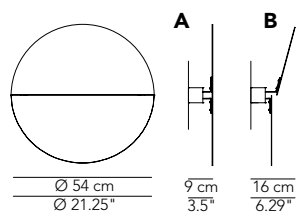

Metal wall lamp painted in white or lead grey colours and in Deluxe finishing matt gold or available in the version with half discs covered in wool fabric with acoustic comfort features.

Symbol index → • / present - / absent OD / On Demand

BUTTERFLY

Wall lamp - ø 54