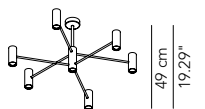

Ceiling lamp - ø 100

100 cm
39.37"

Ceiling lamp white or black	13 x GU10 28 W HES	• OD IP20	CHAEPL100G11	1.955			
Ceiling lamp Deluxe	13 x GU10 28 W HES	• OD IP20	CHAEPL100G12	2.160			
Ceiling lamp white or black with gold rod	13 x GU10 28 W HES	• OD IP20	CHAEPL100G31	1.995			
Ceiling lamp Deluxe with gold rod	13 x GU10 28 W HES	• OD IP20	CHAEPL100G32	2.205			
Accessory:							
Kit 13 light bulbs GU10 LED (NO DIM)			LMPLEDGU10KIT11	225			
Kit 13 light bulbs GU10 LED (DIM)			LMPLEDGU10KIT12	270