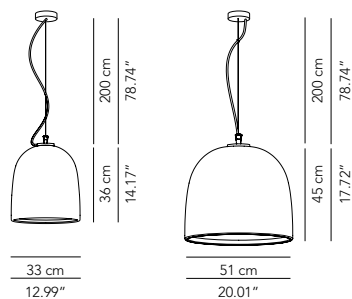

PRODUCTS: Campanone Outdoor
DESIGN: Paolo Grasselli 2005

Pendant and floor lamp available with power supply or rechargeable LED white kit.
Diffuser in white polyethylene or colored on the mix available in the following colours: orange, red, lime green, turquoise and deep grey.
Opal plex finishing underneath.
Metal parts are protected with electrolytic galvanizing treatment and resistant polyester coating.

Symbol index → • / present - / absent OD / On Demand

CAMPANONE OUTDOOR

Pendant lamp