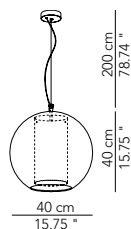

Pendant lamp in transparent PMMA. Inner diffuser in opal or colored PC orange and red or in cotton, washable, pleated and pleated ribbon fabric.
On demand, outer globe available in transparent polycarbonate, in accordance with the CL1 (650°) fire normative, with surcharge.

Symbol index → • / present - / absent OD / On Demand

BOLLA ELLISSE

Pendant lamp - ø 40

DESCRIPTION	LIGHT SOURCE	INDOOR					OUTDOOR				
				IP	CODE	€ EURO			IP	CODE	€ EURO
Cotton	1 x E27 42 W HES	OD	OD	IP20	BOLESO040C01	615					
Washable	1 x E27 42 W HES	OD	OD	IP20	BOLESO040T01	645					
Pleated fabric	1 x E27 42 W HES	OD	OD	IP20	BOLESO040P01	705					
Pleated ribbon fabric	1 x E27 42 W HES	OD	OD	IP20	BOLESO040R01	710					
Opal PC	1 x E27 42 W HES	OD	OD	IP20	BOLESO040M01	635					
Coloured PC	1 x E27 42 W HES	OD	OD	IP20	BOLESO040M02	705