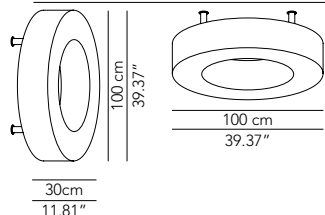

Wall/ ceiling lamp - ø 100

Wall/ ceiling lamp	8 x E27 28 W HES	•	OD IP31	ATIEAP100D01	1.900				
Wall/ ceiling lamp NO DIM	1 led strip 55 W - 9300 Lm - 3000 K	•	- IP31	ATIEAP100D41	2.580				
Wall/ ceiling lamp DIM DALI-Push DIM	1 led strip 55 W - 9300 Lm - 3000 K	•	- IP31	ATIEAP100D42	2.890				

Wall/ ceiling lamp - ø 150