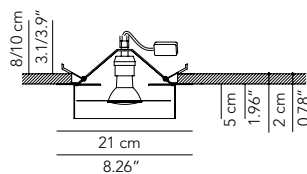

Recessed spotlight ø 15

Recessed spotlight ø 18

PRODUCTS: Icaro
 DESIGN: Brian Rasmussen 2011

Pendant lamp with structure in painted steel wire white and black matt or in natural finishing (with transparent coating).
 Light bulb at sight or covered by a removable cotton fabric stripe (see accessory in the price list).