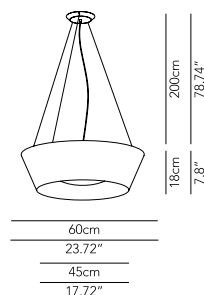

BASIC B - ø 60

Cotton NO DIM	1 led module 18,7 W - 3000 Lm - 2700 K	OD	OD	IP20	REBESO060C04	1.540					
Cotton DIM DALI-Push DIM	1 led module 18,7 W - 3000 Lm - 2700 K	OD	OD	IP20	REBESO060C06	1.620					
Cotton DIM TRIAC	1 led module 18,7 W - 3000 Lm - 2700 K	OD	OD	IP20	REBESO060C05	1.555					
Pleated fabric NO DIM	1 led module 18,7 W - 3000 Lm - 2700 K	OD	OD	IP20	REBESO060P04	1.735					
Pleated fabric DIM TRIAC	1 led module 18,7 W - 3000 Lm - 2700 K	OD	OD	IP20	REBESO060P05	1.750					
Pleated fabric DIM DALI-Push DIM	1 led module 18,7 W - 3000 Lm - 2700 K	OD	OD	IP20	REBESO060P06	1.840					
Pleated ribbon fabric NO DIM	1 led module 18,7 W - 3000 Lm - 2700 K	OD	OD	IP20	REBESO060R04	1.675					
Pleated ribbon fabric DIM TRIAC	1 led module 18,7 W - 3000 Lm - 2700 K	OD	OD	IP20	REBESO060R05	1.690					
Pleated ribbon fabric DIM DALI-Push DIM	1 led module 18,7 W - 3000 Lm - 2700 K	OD	OD	IP20	REBESO060R06	1.770					

NOTE: on demand, LED modules are also available in 3000K and 4000K version, without surcharge.