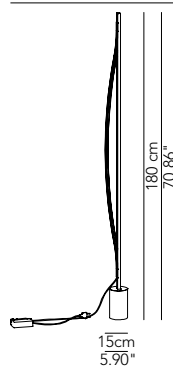

Floor lamp - H. 180

Floor lamp white or lead grey DIM Plug	1 led module 22W - 2755 Lm - 3000 K	•	OD IP20	GALEPT180G01	1.475				
Floor lamp matt gold DIM Plug	1 led module 22W - 2755 Lm - 3000 K	•	OD IP20	GALEPT180G02	2.030