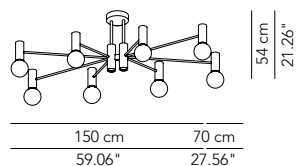

Large pendant and ceiling lamp with arms.
Wall lamp with one or two arms.
Metal structure painted in white or black (embossed finishing) and in Deluxe finishing matt gold.

Symbol index → • / present - / absent OD / On Demand

CHANDELIER LONGUE

Ceiling lamp - L. 150

DESCRIPTION	LIGHT SOURCE	INDOOR				OUTDOOR			
			IP	CODE	€ EURO		IP	CODE	€ EURO
Ceiling lamp white or black	8xE27 42W HES + 10xGU10 28W HES	•	OD IP20	CHLEPL150G01	2.540				
Ceiling lamp Deluxe	8xE27 42W HES + 10xGU10 28W HES	•	OD IP20	CHLEPL150G02	2.900				
Ceiling lamp white or black with gold rod	8xE27 42W HES + 10xGU10 28W HES	•	OD IP20	CHLEPL150G21	2.620				
Ceiling lamp Deluxe with gold rod	8xE27 42W HES + 10xGU10 28W HES	•	OD IP20	CHLEPL150G22	2.955				
Accessory:									
Kit light bulbs: 8 x E27 Globe 125 LED 8W 2200K (NO DIM) + 10 x GU10 LED (NO DIM)				LMPLEDE27KIT160	480				
Kit light bulbs: 8 x E27 Globe 125 LED 7,5W 2200K (DIM) + 10 x GU10 LED (DIM)				LMPLEDE27KIT170	635