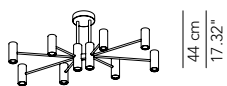

Ceiling lamp - L. 100

105 cm 48 cm
41.34" 18.9"

Ceiling lamp white or black	18 x GU10 28 W HES	•	OD IP20	CHLEPL100G11	2.455				
Ceiling lamp Deluxe	18 x GU10 28 W HES	•	OD IP20	CHLEPL100G12	2.750				
Ceiling lamp white or black with gold rod	18 x GU10 28 W HES	•	OD IP20	CHLEPL100G31	2.530				
Ceiling lamp Deluxe with gold rod	18 x GU10 28 W HES	•	OD IP20	CHLEPL100G32	2.810				
Accessory:									
Kit 18 light bulbs GU10 LED (NO DIM)				LMPLEDGU10KIT18	305				
Kit 18 light bulbs GU10 LED (DIM)				LMPLEDGU10KIT19	395