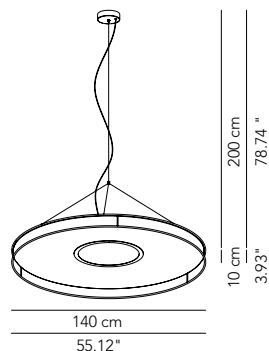

Single or in composition pendant, wall/ ceiling lamp
Embossed white or graphite painted metal structure. Inner disc upholstered with lycra fabric.
Lamp with acoustic comfort features.

Symbol index → • / present - / absent OD / On Demand

IDEA

Pendant lamp Ø 140

DESCRIPTION	LIGHT SOURCE	INDOOR				OUTDOOR			
			IP	CODE	€ EURO		IP	CODE	€ EURO
Pendant lamp white NO DIM	1 led module 30W - 2400 lm - 2800 K	•	OD IP20	IDEESO140L01	2.595				
Pendant lamp graphite NO DIM	1 led module 30W - 2400 lm - 2800 K	•	OD IP20	IDEESO140L02	2.595				
Pendant lamp white DIM DALI-Push DIM	1 led module 30W - 2400 lm - 2800 K	•	OD IP20	IDEESO140L03	2.890				
Pendant lamp graphite DIM DALI-Push DIM	1 led module 30W - 2400 lm - 2800 K	•	OD IP20	IDEESO140L04	2.890