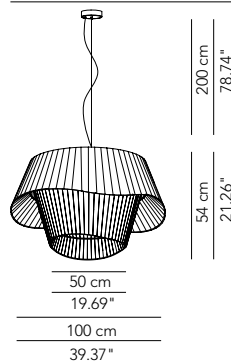

PRODUCTS: Cocò
DESIGN: Brian Rasmussen 2015

Pendant lamp in hand-finished pleated fabric.
Opal plex finishing underneath.

Symbol index → • / present - / absent OD / On Demand

COCO'

Pendant lamp D.100

DESCRIPTION	LIGHT SOURCE	INDOOR					OUTDOOR				
				IP	CODE	€ EURO			IP	CODE	€ EURO
Pleated fabric	4 x E27 70 W HES	OD	OD	IP20	COCESP100P01	2.550					
Pendant lamp pleated fabric NO DIM	1 led module 23 W - 3628 Lm - 2700 K	OD	OD	IP20	COCESP100P05	2.750					
Pendant lamp pleated fabric DIM TRIAC	1 led module 23 W - 3628 Lm - 2700 K	OD	OD	IP20	COCESP100P09	2.840					
Pendant lamp pleated fabric DIM DALI- Push DIM	1 led module 23 W - 3628 Lm - 2700 K	OD	OD	IP20	COCESP100P06	2.840					
Pendant lamp pleated fabric NO DIM	1 led module 57 W - 8750 Lm - 2700 K	OD	OD	IP20	COCESP100P12	3.110					
Pendant lamp pleated fabric DIM TRIAC	1 led module 57 W - 8750 Lm - 2700 K	OD	OD	IP20	COCESP100P13	3.190					
Pendant lamp pleated fabric DIM DALI- Push DIM	1 led module 57 W - 8750 Lm - 2700 K	OD	OD	IP20	COCESP100P14	3.235					

NOTE: on demand, LED modules are also available in 3000K and 4000K version, without surcharge.