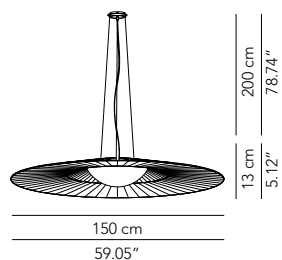

Pendant, wall/ ceiling lamp with lampshade in hand-finished pleated or pleated ribbon fabric.
Bottom cap in thermoformed opal PMMA with soft touch finishing.

Symbol index → • / present - / absent OD / On Demand

MOOD

Pendant lamp - ø 150

DESCRIPTION	LIGHT SOURCE	INDOOR					OUTDOOR				
				IP	CODE	€ EURO			IP	CODE	€ EURO
1 light pleated fabric NO DIM	1 led module 23 W - 3628 Lm - 2700 K	OD	OD	IP20	MOOESO150P04	3.255					
1 light pleated fabric DIM TRIAC	1 led module 23 W - 3628 Lm - 2700 K	OD	OD	IP20	MOOESO150P05	3.345					
1 light pleated fabric DIM DALI-Push DIM	1 led module 23 W - 3628 Lm - 2700 K	OD	OD	IP20	MOOESO150P06	3.385					
1 light pleated ribbon fabric NO DIM	1 led module 23 W - 3628 Lm - 2700 K	OD	OD	IP20	MOOESO150R04	3.395					
1 light pleated ribbon fabric DIM TRIAC	1 led module 23 W - 3628 Lm - 2700 K	OD	OD	IP20	MOOESO150R05	3.480					
1 light pleated ribbon fabric DIM DALI-Push DIM	1 led module 23 W - 3628 Lm - 2700 K	OD	OD	IP20	MOOESO150R06	3.525