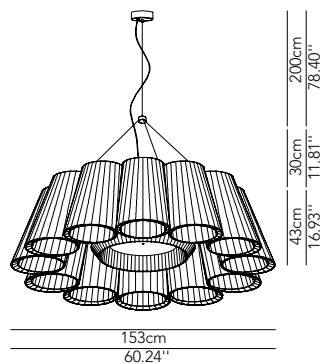

Florinda 12 - Pendant lamp

12+1 lampshades pleated fabric
(double lighting)

12xE27 70 W HES + 3xE27
42 W HES

OD

OD

IP20

FLOESO012P02

8.990

12+1 lampshades pleated ribbon
fabric (double lighting)

12xE27 70 W HES + 3xE27
42 W HES

OD

OD

IP20

FLOESO012R02

9.200