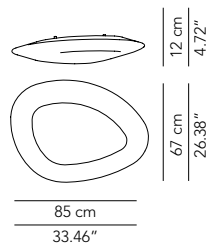

Pendant, wall/ ceiling lamp with diffuser in removable and washable lycra.
Fire retardant lycra fabric, in accordance with the CL1 (650°) fire normative.

Symbol index → • / present - / absent OD / On Demand

RING

Wall/ ceiling lamp - L 85

DESCRIPTION	LIGHT SOURCE	INDOOR				OUTDOOR			
		IP	CODE	€ EURO	IP	CODE	€ EURO		
1 light lycra NO DIM	1 led module 23 W - 3628 Lm - 2700 K	• OD IP20	RINEAP085L04	1.225					
1 light lycra DIM TRIAC	1 led module 23 W - 3628 Lm - 2700 K	• OD IP20	RINEAP085L05	1.315					
1 light lycra DIM DALI-Push DIM	1 led module 23 W - 3628 Lm - 2700 K	• OD IP20	RINEAP085L06	1.350					
Lycra cover only		•	RINERR085L01	385