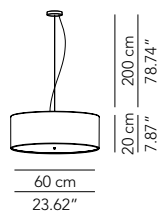

Cylindrical pendant lamp available in cotton, washable, velvet, lycra, pleated and pleated ribbon fabric (on demand, also available in wool and Remix Kvadrat fabric).

Opal plex finishing underneath.

On demand, the pendant lamp can have a top protective disk in plex, usable only with LED bulbs or modules, with surcharge as per price list.

Symbol index → • / present - / absent OD / On Demand

CILINDRO

Pendant lamp - ø 60

DESCRIPTION	LIGHT SOURCE	INDOOR					OUTDOOR				
				IP	CODE	€ EURO			IP	CODE	€ EURO
1 light cotton	1 x E27 70 W HES	OD	OD	IP20	CILESP060C01	625					
1 light washable	1 x E27 70 W HES	OD	OD	IP20	CILESP060T01	695					
1 light velvet	1 x E27 70 W HES	OD	OD	IP20	CILESP060O01	715					
1 light cotton+lycra	1 x E27 70 W HES	OD	OD	IP20	CILESP060L01	725					
3 lights cotton	3 x E27 70 W HES	OD	OD	IP20	CILESP060C02	740					
3 lights washable	3 x E27 70 W HES	OD	OD	IP20	CILESP060T02	810					
3 lights velvet	3 x E27 70 W HES	OD	OD	IP20	CILESP060O02	830					
3 lights cotton+lycra	3 x E27 70 W HES	OD	OD	IP20	CILESP060L02	840					
3 lights pleated fabric	3 x E27 70 W HES	OD	OD	IP20	CILESP060P01	925					
3 lights pleated ribbon fabric	3 x E27 70 W HES	OD	OD	IP20	CILESP060R01	940