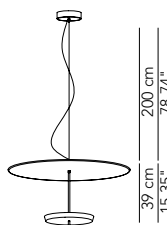

Pendant lamp D.80

33 cm
13"
80 cm
31.49"

Pendant lamp white NO DIM	1 led module 25 W - 4425 Lm - 3000 K	•	OD	IP20	UMBESO080G01	1.255				
Pendant lamp white DIM TRIAC	1 led module 25 W - 4425 Lm - 3000 K	•	OD	IP20	UMBESO080G04	1.350				
Pendant lamp white DIM DALI-Push DIM	1 led module 25 W - 4425 Lm - 3000 K	•	OD	IP20	UMBESO080G11	1.405				
Pendant lamp white lower bowl in galvanized finishes NO DIM	1 led module 25 W - 4425 Lm - 3000 K	•	OD	IP20	UMBESO080G03	1.405				
Pendant lamp white lower bowl in galvanized finishes DIM TRIAC	1 led module 25 W - 4425 Lm - 3000 K	•	OD	IP20	UMBESO080G05	1.495				
Pendant lamp white lower bowl in galvanized finishes DIM DALI-Push DIM	1 led module 25 W - 4425 Lm - 3000 K	•	OD	IP20	UMBESO080G13	1.555				
LED temperature conversion filter from 3000K to 2700K	1 led module 25 W - 4425 Lm - 3000 K	•	OD	IP20	FLTCON0SP011	115				
Surcharge gold leaf finish					UMBORO080G01	270