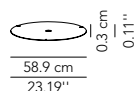

Accessory	Description	LED	ETL	IP	Code	€ EURO
	Top protective disk in opal plex	OD		IP20	CILEPX060F01	175