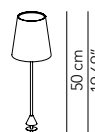

PRODUCTS: Lucilla
DESIGN: Paolo Grasselli 2009

Small table, console, office, table, reading, floor and wall lamp.
Metal structure in matt black and white painted or in brushed nickel finishing.
Lampshade in cotton, pleated or pleated ribbon fabric.

Symbol index → • / present - / absent OD / On Demand

LUCILLA

Office lamp - without switch

17 cm
6.69"

DESCRIPTION	LIGHT SOURCE	INDOOR					OUTDOOR				
				IP	CODE	€ EURO			IP	CODE	€ EURO
Metal white cotton	1 x E14 42 W HES	OD	OD	IP20	LUCEOF052C01	275					
Metal black cotton	1 x E14 42 W HES	OD	OD	IP20	LUCEOF052C02	275					
Metal brushed nickel cotton	1 x E14 42 W HES	OD	OD	IP20	LUCEOF052C03	285					
Metal white pleated fabric	1 x E14 42 W HES	•	OD	IP20	LUCEOF052P01	325					
Metal black pleated fabric	1 x E14 42 W HES	•	OD	IP20	LUCEOF052P02	325					
Metal brushed nickel pleated fabric	1 x E14 42 W HES	•	OD	IP20	LUCEOF052P03	340					
Metal white pleated ribbon fabric	1 x E14 42 W HES	OD	OD	IP20	LUCEOF052R01	330					
Metal black pleated ribbon fabric	1 x E14 42 W HES	OD	OD	IP20	LUCEOF052R02	330					
Metal brushed nickel pleated ribbon fabric	1 x E14 42 W HES	OD	OD	IP20	LUCEOF052R03	345