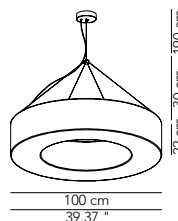

Pendant lamp - ø 100