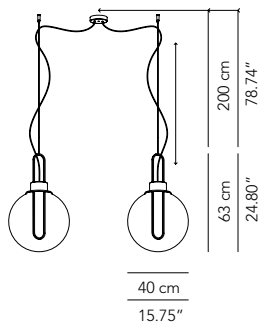

PRODUCTS: Orb
DESIGN: Büro Famos 2015

Single or in composition pendant lamp.
Painted matt white or black metal structure or in galvanic finishes: chrome, brass, copper.
Globe diffuser in smoked PMMA or transparent glass.

Symbol index → • / present - / absent OD / On Demand

ORB

Composition 2 globes smoked PMMA - ø 40 - ceiling rose in the same colour as structure

DESCRIPTION	LIGHT SOURCE	INDOOR					OUTDOOR				
			IP	CODE	€ EURO		IP	CODE	€ EURO		
Composition white NO DIM	2 led module 16,2 W - 2x2400 Lm - 3000 K	-	OD	IP20	ORBES040M01	1.685					
Composition black NO DIM	2 led module 16,2 W - 2x2400 Lm - 3000 K	-	OD	IP20	ORBES040M02	1.685					
Composition chrome NO DIM	2 led module 16,2 W - 2x2400 Lm - 3000 K	-	OD	IP20	ORBES040M03	2.250					
Composition copper NO DIM	2 led module 16,2 W - 2x2400 Lm - 3000 K	-	OD	IP20	ORBES040M04	2.250					
Composition brass NO DIM	2 led module 16,2 W - 2x2400 Lm - 3000 K	-	OD	IP20	ORBES040M05	2.250					
Composition white DIM TRIAC	2 led module 16,2 W - 2x2400 Lm - 3000 K	-	OD	IP20	ORBES040M06	1.765					
Composition black DIM TRIAC	2 led module 16,2 W - 2x2400 Lm - 3000 K	-	OD	IP20	ORBES040M07	1.765					
Composition chrome DIM TRIAC	2 led module 16,2 W - 2x2400 Lm - 3000 K	-	OD	IP20	ORBES040M08	2.390					
Composition copper DIM TRIAC	2 led module 16,2 W - 2x2400 Lm - 3000 K	-	OD	IP20	ORBES040M09	2.390					
Composition brass DIM TRIAC	2 led module 16,2 W - 2x2400 Lm - 3000 K	-	OD	IP20	ORBES040M10	2.390					
Composition white DIM DALI-Push DIM	2 led module 16,2 W - 2x2400 Lm - 3000 K	-	OD	IP20	ORBES040M11	1.825					
Composition black DIM DALI-Push DIM	2 led module 16,2 W - 2x2400 Lm - 3000 K	-	OD	IP20	ORBES040M12	1.825					
Composition chrome DIM DALI-Push DIM	2 led module 16,2 W - 2x2400 Lm - 3000 K	-	OD	IP20	ORBES040M13	2.455					
Composition copper DIM DALI-Push DIM	2 led module 16,2 W - 2x2400 Lm - 3000 K	-	OD	IP20	ORBES040M14	2.455					
Composition brass DIM DALI-Push DIM	2 led module 16,2 W - 2x2400 Lm - 3000 K	-	OD	IP20	ORBES040M15	2.455