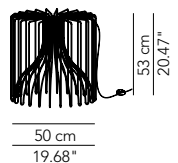

Floor lamp - ø 50

Floor lamp	Floor lamp	1 x E27 42 W HES			• - IP44/64	ICOETA050G01	1.040

Accessory:

Coloured stripe in washable fabric ø
50/60/75

OD ICIEFS050T01 40