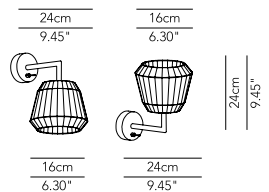

Wall lamp with switch

Pleated fabric	1 x E14 42 W HES	•	OD	IP20	LOTEAP016P02	460				
Pleated ribbon fabric	1 x E14 42 W HES	OD	OD	IP20	LOTEAP016R02	480