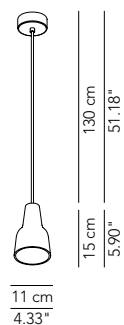

PRODUCTS: Eva
DESIGN: Hans Thyge Raunkjaer 2013

Pendant lamp with diffuser in white matt ceramic and in Deluxe finishes: lead grey, caramel, matt gold or dark brown.
Wiring cable in fabric, available in the following colours: ecru, orange, red, kiwi green, royal blue, grey and black.
On demand, diffuser available in different RAL colours (minimum quantity 15 pcs) with 3% surcharge.

Symbol index → • / present - / absent OD / On Demand

EVA

EVA mini - Pendant lamp ø 11

DESCRIPTION	LIGHT SOURCE	INDOOR					OUTDOOR				
			IP	CODE	€ EURO		IP	CODE	€ EURO		
Diffuser matt white ceramic	1 x GU10 20 W HES	•	OD IP20	EVAESO011H41	310						
Diffuser Deluxe ceramic	1 x GU10 20 W HES	•	OD IP20	EVAESO011H51	330						
Diffuser dark brown cotto	1 x GU10 20 W HES	•	OD IP20	EVAESO011N41	330