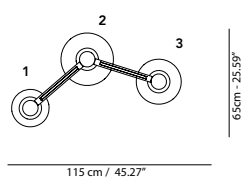

Single or infinitely aggregating pendant lamps through dedicated connection, available in various heights.
Matt white or black painted metal structure. Globe diffuser in white PMMA.
On demand, globe available in polycarbonate (quantity to be defined), in accordance with the CL1 (650°) fire normative, with surcharge.

MULTIBALL

Examples compositions

Composition type 1-A