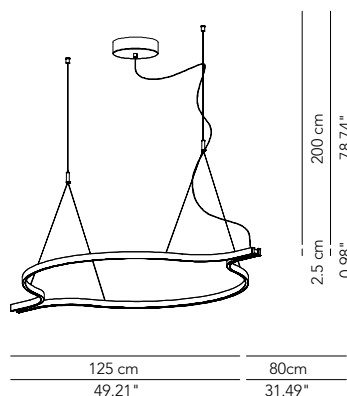

PRODUCTS: Galileo
DESIGN: BMB Progetti 2022

Pendant lamp, wall lamp and floor lamp.
White, lead grey or matt gold painted metal structure.
Diffused light.

Symbol index → • / present - / absent OD / On Demand

GALILEO

Pendant lamp - D. 80 x L.125

DESCRIPTION	LIGHT SOURCE	INDOOR				OUTDOOR			
			IP	CODE	€ EURO		IP	CODE	€ EURO
Pendant lamp white or lead grey NO DIM	1 led module 44W - 5500 Lm - 3000 K	•	OD IP20	GALES0080G01	1.740				
Pendant lamp matt gold NO DIM	1 led module 44W - 5500 Lm - 3000 K	•	OD IP20	GALES0080G02	2.300				
Pendant lamp white or lead grey DIM TRIAC	1 led module 44W - 5500 Lm - 3000 K	•	OD IP20	GALES0080G03	1.915				
Pendant lamp matt gold DIM TRIAC	1 led module 44W - 5500 Lm - 3000 K	•	OD IP20	GALES0080G04	2.475				
Pendant lamp white or lead grey DIM DALI-Push DIM	1 led module 44W - 5500 Lm - 3000 K	•	OD IP20	GALES0080G05	1.915				
Pendant lamp matt gold DIM DALI-Push DIM	1 led module 44W - 5500 Lm - 3000 K	•	OD IP20	GALES0080G06	2.475