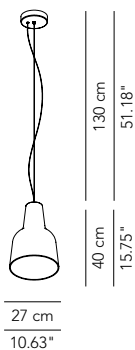

PRODUCTS: Eva
DESIGN: Hans Thyge Raunkjaer 2013

Pendant lamp with diffuser in white matt ceramic and in Deluxe finishes: lead grey, caramel, matt gold or dark brown.
Wiring cable in fabric, available in the following colours: ecru, orange, red, kiwi green, royal blue, grey and black.
On demand, diffuser available in different RAL colours (minimum quantity 15 pcs) with 3% surcharge.

Symbol index → • / present - / absent OD / On Demand

EVA

EVA maxi - Pendant lamp ø 27

DESCRIPTION	LIGHT SOURCE	INDOOR					OUTDOOR				
				IP	CODE	€ EURO			IP	CODE	€ EURO
Diffuser matt white ceramic	1 x E27 70 W HES	•	OD	IP20	EVAESO027H01	830					
Diffuser Deluxe ceramic	1 x E27 70 W HES	•	OD	IP20	EVAESO027H51	870					
Diffuser dark brown cotto	1 x E27 70 W HES	•	OD	IP20	EVAESO027N01	870