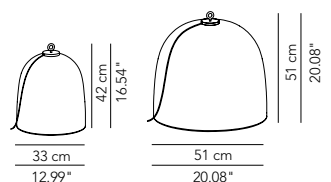

Floor lamp with power supply

Medium floor lamp ø 33   1 x E27 42 W HES

Maxi floor lamp ø 51   1 x E27 70 W HES

• - IP44	CAOETP033D03	500
• - IP44	CAOETA051D03	620