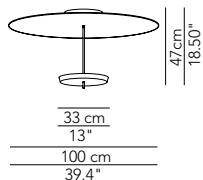

Ceiling lamp D.100

Ceiling lamp white NO DIM	1 led module 25 W - 4425 Lm - 3000 K	•	OD	IP20	UMBEPLO100G01	1.480				
Ceiling lamp white DIM TRIAC	1 led module 25 W - 4425 Lm - 3000 K	•	OD	IP20	UMBEPLO100G04	1.565				
Ceiling lamp white DIM DALI-Push DIM	1 led module 25 W - 4425 Lm - 3000 K	•	OD	IP20	UMBEPLO100G11	1.620				
Ceiling lamp white lower bowl in galvanized finishes NO DIM	1 led module 25 W - 4425 Lm - 3000 K	•	OD	IP20	UMBEPLO100G03	1.620				
Ceiling lamp white lower bowl in galvanized finishes DIM TRIAC	1 led module 25 W - 4425 Lm - 3000 K	•	OD	IP20	UMBEPLO100G05	1.710				
Ceiling lamp white lower bowl in galvanized finishes DIM DALI-Push DIM	1 led module 25 W - 4425 Lm - 3000 K	•	OD	IP20	UMBEPLO100G13	1.775				
LED temperature conversion filter from 3000K to 2700K	1 led module 25 W - 4425 Lm - 3000 K	•	OD	IP20	FLTCON0SP011	115				
Surcharge gold leaf finish					UMBORO100G01	355