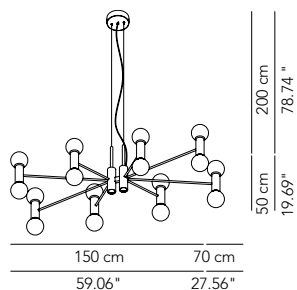

Large pendant and ceiling lamp with arms.
Wall lamp with one or two arms.
Metal structure painted in white or black (embossed finishing) and in Deluxe finishing matt gold.

Symbol index → • / present - / absent OD / On Demand

CHANDELIER LONGUE

Pendant lamp - L. 150

DESCRIPTION	LIGHT SOURCE	INDOOR				OUTDOOR			
		IP	CODE	€ EURO	IP	CODE	€ EURO		
Pendant lamp white or black	16xE27 42W HES + 2xGU10 28W HES	• OD IP20	CHLESO150G01	2.595					
Pendant lamp Deluxe	16xE27 42W HES + 2xGU10 28W HES	• OD IP20	CHLESO150G02	2.910					
Pendant lamp white or black with gold rod	16xE27 42W HES + 2xGU10 28W HES	• OD IP20	CHLESO150G21	2.680					
Pendant lamp Deluxe with gold rod	16xE27 42W HES + 2xGU10 28W HES	• OD IP20	CHLESO150G22	2.985					
Accessory:									
Kit light bulbs: 16 x E27 Globe 125 LED 8W 2200K (NO DIM) + 2 x GU10 LED (NO DIM)			LMPLEDE27KIT016	635					
Kit light bulbs: 16 x E27 Globe 125 LED 7,5W 2200K (DIM) + 2 x GU10 LED (DIM)			LMPLEDE27KIT017	880