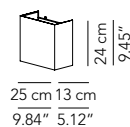

Pendant and wall lamp available in cotton, pleated and pleated ribbon fabric (on demand, also available in wool fabric).
Opal plex finishing underneath (wall lamp excluded).

Symbol index → • / present - / absent OD / On Demand

RETTANGOLO

Wall lamp - L 25 x H 24

DESCRIPTION	LIGHT SOURCE	INDOOR					OUTDOOR				
				IP	CODE	€ EURO			IP	CODE	€ EURO
Cotton	1 x E27 28 W HES	OD	OD	IP20	QUAEAP024C01	245					
Pleated fabric	1 x E27 28 W HES	•	OD	IP20	QUAEAP024P01	290					
Pleated ribbon fabric	1 x E27 28 W HES	OD	OD	IP20	QUAEAP024R01	295