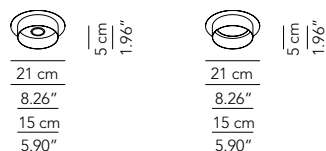

Pendant, spotlight, ceiling lamp and recessed spotlight.
Turned metal body painted in white or lead grey and in Deluxe finishes: lime green, blue China, brick and matt gold.

Symbol index → • / present - / absent OD / On Demand

HAMMER

Recessed spotlight ø 15