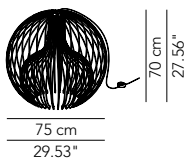

PRODUCTS: Icaro ball Outdoor
DESIGN: Brian Rasmussen 2012

Pendant and floor lamp with structure in painted steel wire white and black matt.
Light bulb enclosed in a hermetic IP64 glass diffuser.
On demand, cover in removable washable fabric stripe available (see accessory in the price list).
Metal parts are protected with anticorrosive primer and resistant polyester coating.

Symbol index → • / present - / absent OD / On Demand

ICARO BALL OUTDOOR

DESCRIPTION	LIGHT SOURCE	INDOOR			OUTDOOR		
		IP	CODE	€ EURO	IP	CODE	€ EURO
Floor lamp - ø 75	Floor lamp	1 x E27 42 W HES			• - IP44/64	IBOETA075G01	1.350

Accessory:

Coloured stripe in washable fabric ø 50/60/75

OD

ICIEFS050T01

40