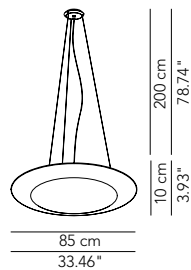

Pendant lamp - D. 85

1 light lycra NO DIM	1 led module 57 W - 8750 Lm - 2700 K	• OD IP20	RITESO085L09	1.765			
1 light lycra DIM TRIAC	1 led module 57 W - 8750 Lm - 2700 K	• OD IP20	RITESO085L11	1.840			
1 light lycra DIM DALI-push DIM	1 led module 57 W - 8750 Lm - 2700 K	• OD IP20	RITESO085L10	1.965			
Lycra cover only		•	RITERR085L01	385