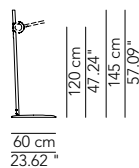

PRODUCTS: Sestante Outdoor
DESIGN: Romano + Menegon 2018

Wall lamp with rotating telescope stem (105°) and adjustable in three different heights.
Floor lamp with rotating telescope stem (30°) and adjustable in three different heights.
Aluminium structure and diffuser painted in white or black (embossed finishing), lime green and blue China.
Base to fix the wall lamp available only in embossed white or black.
Metal parts are protected with anticorrosive primer and resistant polyester coating.

Symbol index → • / present - / absent OD / On Demand

SESTANTE OUTDOOR

Accessory to compose the floor lamp