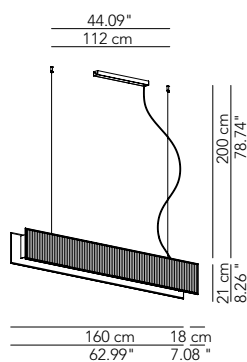

Pendant lamp - L 160

Wool NO DIM	2 linear modules 56 W - 8960 Lm - 3000 K	•	OD IP20	RIGESO160E01	2.145				
Wool DIM DALI-Push DIM	2 linear modules 56 W - 8960 Lm - 3000 K	•	OD IP20	RIGESO160E02	2.215				
Soft textile NO DIM	2 linear modules 56 W - 8960 Lm - 3000 K	•	OD IP20	RIGESO160L01	2.810				
Soft textile DIM DALI-Push DIM	2 linear modules 56 W - 8960 Lm - 3000 K	•	OD IP20	RIGESO160L02	2.890