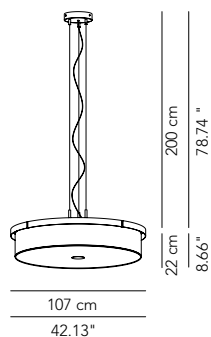

Large pendant or ceiling lamp with direct light or double light emission. Opal plex finishing underneath.
Upper perimetral graphite painted metal ring, lampshade in cotton or velvet fabric.
On demand, lampshade available in wool and Remix Kvadrat fabric.
Double light emission versions: D.107 Up 2500 lm - Down 8750 lm / D.127 Up 2500 lm - Down 8750 lm / D.127 Up 2500 lm - Down 12380 lm

Symbol index → • / present - / absent OD / On Demand

CHARLIE

Pendant lamp - ø 107

DESCRIPTION	LIGHT SOURCE	INDOOR					OUTDOOR				
				IP	CODE	€ EURO			IP	CODE	€ EURO
DIRECT LIGHT											
Cotton	4 x E27 105 W HES	OD	OD	IP20	CARESP100C01	2.345					
Velvet	4 x E27 105 W HES	OD	OD	IP20	CARESP100O01	2.635					
Cotton NO DIM	1 led module 57 W - 8750 Lm - 2700 K	OD	OD	IP20	CARESP100C05	2.760					
Cotton DIM TRIAC	1 led module 57 W - 8750 Lm - 2700 K	OD	OD	IP20	CARESP100C04	2.810					
Cotton DIM DALI-Push DIM	1 led module 57 W - 8750 Lm - 2700 K	OD	OD	IP20	CARESP100C06	2.890					
Velvet NO DIM	1 led module 57 W - 8750 Lm - 2700 K	OD	OD	IP20	CARESP100O05	3.040					
Velvet DIM TRIAC	1 led module 57 W - 8750 Lm - 2700 K	OD	OD	IP20	CARESP100O04	3.080					
Velvet DIM DALI-Push DIM	1 led module 57 W - 8750 Lm - 2700 K	OD	OD	IP20	CARESP100O06	3.165					
DOUBLE LIGHT EMISSION											
Cotton NO DIM	2 led module 57W + 17W - 11250 Lm - 2700K	OD	OD	IP20	CARESP100C15	3.610					
Cotton DIM TRIAC	2 led module 57W + 17W - 11250 Lm - 2700K	OD	OD	IP20	CARESP100C14	3.750					
Cotton DIM DALI-Push DIM	2 led module 57W + 17W - 11250 Lm - 2700K	OD	OD	IP20	CARESP100C16	3.750					
Velvet NO DIM	2 led module 57W + 17W - 11250 Lm - 2700K	OD	OD	IP20	CARESP100O15	3.890					
Velvet DIM TRIAC	2 led module 57W + 17W - 11250 Lm - 2700K	OD	OD	IP20	CARESP100O14	4.030					
Velvet DIM DALI-Push DIM	2 led module 57W + 17W - 11250 Lm - 2700K	OD	OD	IP20	CARESP100O16	4.030