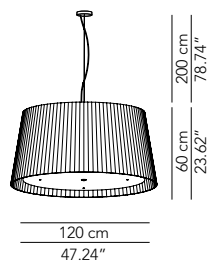

Pendant lamp with lampshade in cotton, wool, pleated and pleated ribbon fabric.
Opal plex finishing underneath.

Symbol index → • / present - / absent OD / On Demand

MILLELUCI

Pendant lamp - ø 120 x h 60

DESCRIPTION	LIGHT SOURCE	INDOOR					OUTDOOR				
				IP	CODE	€ EURO			IP	CODE	€ EURO
Cotton	4 x E27 70 W HES	OD	OD	IP20	MILESP120C01	2.505					
Pendant lamp wool	4 x E27 70 W HES	OD	OD	IP20	MILESP120E01	3.060					
Pleated fabric	4 x E27 70 W HES	OD	OD	IP20	MILESP120P01	3.345					
Pleated ribbon fabric	4 x E27 70 W HES	OD	OD	IP20	MILESP120R01	3.445					
Pendant lamp cotton NO DIM	1 led module 23 W - 3628 Lm - 2700 K	OD	OD	IP20	MILESP120C08	2.555					
Pendant lamp cotton DIM TRIAC	1 led module 23 W - 3628 Lm - 2700 K	OD	OD	IP20	MILESP120C09	2.670					
Pendant lamp cotton DIM DALI-Push DIM	1 led module 23 W - 3628 Lm - 2700 K	OD	OD	IP20	MILESP120C10	2.670					
Wool NO DIM	1 led module 23 W - 3628 Lm - 2700 K	OD	OD	IP20	MILESP120E08	3.125					
Pendant lamp wool DIM TRIAC	1 led module 23 W - 3628 Lm - 2700 K	OD	OD	IP20	MILESP120E09	3.235					
Wool DIM DALI-Push DIM	1 led module 23 W - 3628 Lm - 2700 K	OD	OD	IP20	MILESP120E10	3.235					
Pendant lamp pleated fabric NO DIM	1 led module 23 W - 3628 Lm - 2700 K	OD	OD	IP20	MILESP120P08	3.400					
Pendant lamp pleated fabric DIM TRIAC	1 led module 23 W - 3628 Lm - 2700 K	OD	OD	IP20	MILESP120P09	3.520					
Pendant lamp pleated fabric DIM DALI-Push DIM	1 led module 23 W - 3628 Lm - 2700 K	OD	OD	IP20	MILESP120P10	3.520					
Pendant lamp pleated ribbon fabric NO DIM	1 led module 23 W - 3628 Lm - 2700 K	OD	OD	IP20	MILESP120R08	3.505					
Pendant lamp pleated ribbon fabric DIM TRIAC	1 led module 23 W - 3628 Lm - 2700 K	OD	OD	IP20	MILESP120R09	3.615					
Pendant lamp pleated ribbon fabric DIM DALI-Push DIM	1 led module 23 W - 3628 Lm - 2700 K	OD	OD	IP20	MILESP120R10	3.615