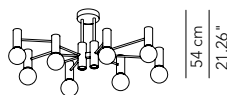

CHANDELIER LONGUE

Ceiling lamp - L. 100

110 cm 55 cm
43.31" 21.65"

DESCRIPTION	LIGHT SOURCE	INDOOR				OUTDOOR			
		 	IP	CODE	€ EURO	 	IP	CODE	€ EURO
Ceiling lamp white or black	8xE27 42W HES + 10xGU10 28W HES	•	OD IP20	CHLEPL100G01	2.455				
Ceiling lamp Deluxe	8xE27 42W HES + 10xGU10 28W HES	•	OD IP20	CHLEPL100G02	2.750				
Ceiling lamp white or black with gold rod	8xE27 42W HES + 10xGU10 28W HES	•	OD IP20	CHLEPL100G21	2.530				
Ceiling lamp Deluxe with gold rod	8xE27 42W HES + 10xGU10 28W HES	•	OD IP20	CHLEPL100G22	2.810				
Accessory:									
Kit light bulbs: 8 x E27 Globe 125 LED 8W 2200K (NO DIM) + 10 x GU10 LED (NO DIM)				LMPLEDE27KIT160	480				
Kit light bulbs: 8 x E27 Globe 125 LED 7,5W 2200K (DIM) + 10 x GU10 LED (DIM)				LMPLEDE27KIT170	635				