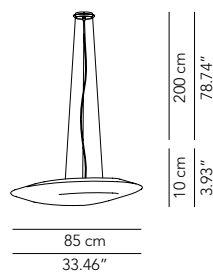

Pendant, wall/ ceiling lamp with diffuser in removable and washable lycra.
Fire retardant lycra fabric, in accordance with the CL1 (650°) fire normative.

Symbol index → • / present - / absent OD / On Demand

RING

Pendant lamp - L 85

DESCRIPTION	LIGHT SOURCE	INDOOR				OUTDOOR			
			IP	CODE	€ EURO		IP	CODE	€ EURO
1 light lycra NO DIM	1 led module 23 W - 3628 Lm - 2700 K	•	OD IP20	RINESO085L04	1.350				
1 light lycra DIM TRIAC	1 led module 23 W - 3628 Lm - 2700 K	•	OD IP20	RINESO085L05	1.440				
1 light lycra DIM DALI-Push DIM	1 led module 23 W - 3628 Lm - 2700 K	•	OD IP20	RINESO085L06	1.490				
Lycra cover only		•		RINERR085L01	385