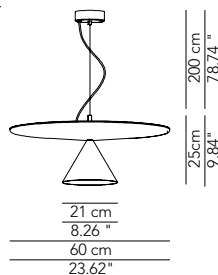

Pendant and ceiling lamp with double light emission in matt white or black painted metal.
Upper disc available in wool fabric with acoustic comfort features.
Conical metal diffuser or globe in opal PMMA soft touch finish.
On demand, globe available in polycarbonate, in accordance with the CL1 (650°) fire normative, with surcharge.

Symbol index → • / present - / absent OD / On Demand

PEGGY

Pendant lamp - D. 60

DESCRIPTION	LIGHT SOURCE	INDOOR					OUTDOOR				
			IP	CODE	€ EURO		IP	CODE	€ EURO		
Metal disk white or black		•	OD IP20	PEGEDD060G01	235						
Wool disk fabric		•	OD IP20	PEGEDD060E01	515						
Kit cone white or black	1xE27 42W HES + 3xR7S 75W	•	OD IP20	PEGESO060G01	655						
Kit cone Deluxe	1xE27 42W HES + 3xR7S 75W	•	OD IP20	PEGESO060G11	730						
Kit cone white or black NO DIM	2 led module 15W + 8W - 3415 Lm - 2700 K	•	OD IP20	PEGESO060G02	1.090						
Kit cone Deluxe NO DIM	2 led module 15W + 8W - 3415 Lm - 2700 K	•	OD IP20	PEGESO060G12	1.160						
Kit cone white or black DIM DALI Push-DIM	2 led module 15W + 8W - 3415 Lm - 2700 K	•	OD IP20	PEGESO060G03	1.160						
Kit cone Deluxe DIM DALI Push-DIM	2 led module 15W + 8W - 3415 Lm - 2700 K	•	OD IP20	PEGESO060G13	1.230