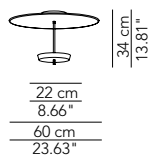

Ceiling lamp D.60

Ceiling lamp white NO DIM	1 led module 17,8 W - 3200 Lm - 3000 K	•	OD	IP20	UMBEPLO60G01	770			
Ceiling lamp white DIM TRIAC	1 led module 17,8 W - 3200 Lm - 3000 K	•	OD	IP20	UMBEPLO60G04	800			
Ceiling lamp white DIM DALI-Push DIM	1 led module 17,8 W - 3200 Lm - 3000 K	•	OD	IP20	UMBEPLO60G11	925			
Ceiling lamp white lower bowl in galvanized finishes NO DIM	1 led module 17,8 W - 3200 Lm - 3000 K	•	OD	IP20	UMBEPLO60G03	860			
Ceiling lamp white lower bowl in galvanized finishes DIM TRIAC	1 led module 17,8 W - 3200 Lm - 3000 K	•	OD	IP20	UMBEPLO60G05	880			
Ceiling lamp white lower bowl in galvanized finishes DIM DALI-Push DIM	1 led module 17,8 W - 3200 Lm - 3000 K	•	OD	IP20	UMBEPLO60G13	1.015			
LED temperature conversion filter from 3000K to 2700K	1 led module 17,8 W - 3200 Lm - 3000 K	•	OD	IP20	FLTCON0SP001	95			
Surcharge gold leaf finish					UMBORO060G01	175