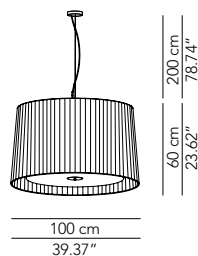

Pendant lamp with lampshade in cotton, wool, pleated and pleated ribbon fabric.
Opal plex finishing underneath.

Symbol index → • / present - / absent OD / On Demand

MILLELUCI

Pendant lamp - ø 100 x h 60

DESCRIPTION	LIGHT SOURCE	INDOOR					OUTDOOR				
				IP	CODE	€ EURO			IP	CODE	€ EURO
Pendant lamp cotton NO DIM	1 led module 57 W - 8750 Lm - 2700 K	OD	OD	IP20	MILESP060C13	2.085					
Pendant lamp cotton DIM TRIAC	1 led module 57 W - 8750 Lm - 2700 K	OD	OD	IP20	MILESP060C14	2.170					
Pendant lamp cotton DIM DALI-Push DIM	1 led module 57 W - 8750 Lm - 2700 K	OD	OD	IP20	MILESP060C15	2.210					
Wool NO DIM	1 led module 57 W - 8750 Lm - 2700 K	OD	OD	IP20	MILESP060E13	2.515					
Pendant lamp wool DIM TRIAC	1 led module 57 W - 8750 Lm - 2700 K	OD	OD	IP20	MILESP060E14	2.585					
Wool DIM DALI-Push DIM	1 led module 57 W - 8750 Lm - 2700 K	OD	OD	IP20	MILESP060E15	2.640					
Pendant lamp pleated fabric NO DIM	1 led module 57 W - 8750 Lm - 2700 K	OD	OD	IP20	MILESP060P13	2.905					
Pendant lamp pleated fabric DIM TRIAC	1 led module 57 W - 8750 Lm - 2700 K	OD	OD	IP20	MILESP060P14	2.980					
Pendant lamp pleated fabric DIM DALI-Push DIM	1 led module 57 W - 8750 Lm - 2700 K	OD	OD	IP20	MILESP060P15	3.035					
Pendant lamp pleated ribbon fabric NO DIM	1 led module 57 W - 8750 Lm - 2700 K	OD	OD	IP20	MILESP060R13	2.960					
Pendant lamp pleated ribbon fabric DIM TRIAC	1 led module 57 W - 8750 Lm - 2700 K	OD	OD	IP20	MILESP060R14	3.055					
Pendant lamp pleated ribbon fabric DIM DALI-Push DIM	1 led module 57 W - 8750 Lm - 2700 K	OD	OD	IP20	MILESP060R15	3.100