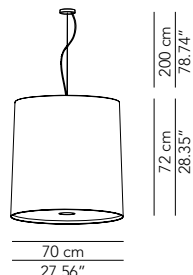

Pendant lamp - ø 70

Cotton 4 lights with plex	4 x E27 70 W HES	OD	OD	IP20	ROMESP070C02	1.185					
Pleated fabric 4 lights with plex	4 x E27 70 W HES	OD	OD	IP20	ROMESP070P02	1.680					
Pleated ribbon fabric 4 lights with plex	4 x E27 70 W HES	OD	OD	IP20	ROMESP070R02	1.685