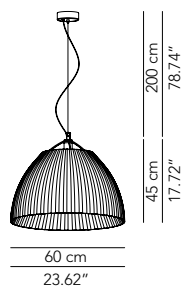

PRODUCTS: Olivia
DESIGN: Arturo Bellese 2017

Pendant, ceiling lamp with shade in hand-finished pleated or pleated ribbon fabric.
Painted matt white or black metal structure or in galvanic finishes: chrome, brass, copper.
Ceiling lamp version with white ceiling rose.

Symbol index → • / present - / absent OD / On Demand

OLIVIA

Pendant lamp D.60

DESCRIPTION	LIGHT SOURCE	INDOOR					OUTDOOR				
				IP	CODE	€ EURO			IP	CODE	€ EURO
Pleated fabric / white or black structure	1 x E27 70 W HES	OD	OD	IP20	OLIESO060P42	1.170					
Pleated fabric / chrome structure	1 x E27 70 W HES	OD	OD	IP20	OLIESO060P43	1.260					
Pleated fabric / copper structure	1 x E27 70 W HES	OD	OD	IP20	OLIESO060P44	1.260					
Pleated fabric / brass structure	1 x E27 70 W HES	OD	OD	IP20	OLIESO060P45	1.260					
Pleated ribbon fabric / white or black structure	1 x E27 70 W HES	OD	OD	IP20	OLIESO060R42	1.200					
Pleated ribbon fabric / chrome structure	1 x E27 70 W HES	OD	OD	IP20	OLIESO060R43	1.290					
Pleated ribbon fabric / copper structure	1 x E27 70 W HES	OD	OD	IP20	OLIESO060R44	1.290					
Pleated ribbon fabric / brass structure	1 x E27 70 W HES	OD	OD	IP20	OLIESO060R45	1.290