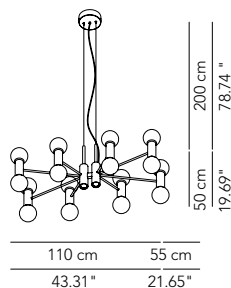

Large pendant and ceiling lamp with arms.
Wall lamp with one or two arms.
Metal structure painted in white or black (embossed finishing) and in Deluxe finishing matt gold.

Symbol index → • / present - / absent OD / On Demand

CHANDELIER LONGUE

Pendant lamp - L. 100

DESCRIPTION	LIGHT SOURCE	INDOOR				OUTDOOR			
		IP	CODE	€ EURO	IP	CODE	€ EURO		
Pendant lamp white or black	16xE27 42W HES + 2xGU10 28W HES	• OD IP20	CHLESO100G01	2.520					
Pendant lamp Deluxe	16xE27 42W HES + 2xGU10 28W HES	• OD IP20	CHLESO100G02	2.750					
Pendant lamp white or black with gold rod	16xE27 42W HES + 2xGU10 28W HES	• OD IP20	CHLESO100G21	2.580					
Pendant lamp Deluxe with gold rod	16xE27 42W HES + 2xGU10 28W HES	• OD IP20	CHLESO100G22	2.810					
Accessory:									
Kit light bulbs: 16 x E27 Globe 125 LED 8W 2200K (NO DIM) + 2 x GU10 LED (NO DIM)			LMPLEDE27KIT016	635					
Kit light bulbs: 16 x E27 Globe 125 LED 7,5W 2200K (DIM) + 2 x GU10 LED (DIM)			LMPLEDE27KIT017	880