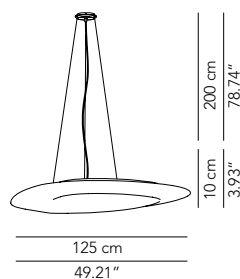

Pendant lamp - L 125

1 light lycra NO DIM	1 led module 88,2 W - 12380 Lm - 2700 K	•	OD IP20	RINESO125L07	2.055				
1 light lycra DIM DALI-Push DIM	1 led module 88,2 W - 12380 Lm - 2700 K	•	OD IP20	RINESO125L08	2.265				
Lycra cover only		•		RINERR125L01	450				

NOTE: on demand, LED modules are also available in 3000K and 4000K version, without surcharge.