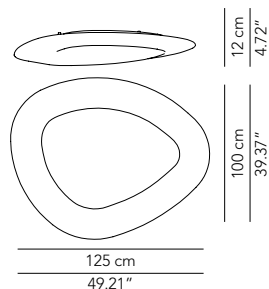

Wall/ ceiling lamp - L 125

1 light lycra NO DIM	1 led module 88,2 W - 12380 Lm - 2700 K	• OD IP20	RINEAP125L07	1.910			
1 light lycra DIM DALI-Push DIM	1 led module 88,2 W - 12380 Lm - 2700 K	• OD IP20	RINEAP125L08	2.125			
Lycra cover only		•	RINERR125L01	450			

NOTE: on demand, LED modules are also available in 3000K and 4000K version, without surcharge.