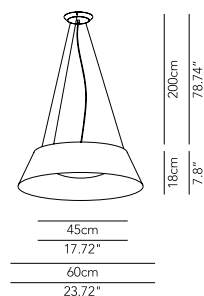

Pendant lamp in cotton, pleated and pleated ribbon fabric.
The cotton version is bicoloured inside/ outside (with color combinations from the sample folder).
Bottom cap in thermoformed opal PMMA with soft touch finishing.

Symbol index → • / present - / absent OD / On Demand

REVERSE

BASIC A - ø 60

DESCRIPTION	LIGHT SOURCE	INDOOR					OUTDOOR				
				IP	CODE	€ EURO			IP	CODE	€ EURO
Cotton NO DIM	1 led module 18,7 W - 3000 Lm - 2700 K	OD	OD	IP20	REAESO060C04	1.490					
Cotton DIM TRIAC	1 led module 18,7 W - 3000 Lm - 2700 K	OD	OD	IP20	REAESO060C05	1.505					
Cotton DIM DALI-Push DIM	1 led module 18,7 W - 3000 Lm - 2700 K	OD	OD	IP20	REAESO060C06	1.575					
Pleated fabric NO DIM	1 led module 18,7 W - 3000 Lm - 2700 K	OD	OD	IP20	REAESO060P04	1.685					
Pleated fabric DIM TRIAC	1 led module 18,7 W - 3000 Lm - 2700 K	OD	OD	IP20	REAESO060P05	1.705					
Pleated fabric DIM DALI-Push DIM	1 led module 18,7 W - 3000 Lm - 2700 K	OD	OD	IP20	REAESO060P06	1.795					
Pleated ribbon fabric NO DIM	1 led module 18,7 W - 3000 Lm - 2700 K	OD	OD	IP20	REAESO060R04	1.630					
Pleated ribbon fabric DIM TRIAC	1 led module 18,7 W - 3000 Lm - 2700 K	OD	OD	IP20	REAESO060R05	1.655					
Pleated ribbon fabric DIM DALI-Push DIM	1 led module 18,7 W - 3000 Lm - 2700 K	OD	OD	IP20	REAESO060R06	1.720