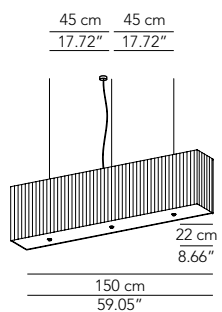

PRODUCTS: Rettangolo
DESIGN: ModoLuce R&D 2005

Pendant and wall lamp available in cotton, pleated and pleated ribbon fabric (on demand, also available in wool fabric).
Opal plex finishing underneath (wall lamp excluded).

Symbol index → • / present - / absent OD / On Demand

RETTANGOLO

Pendant lamp - L 150

DESCRIPTION	LIGHT SOURCE	INDOOR					OUTDOOR				
				IP	CODE	€ EURO			IP	CODE	€ EURO
Pleated fabric	6 x E27 52 W	OD	OD	IP20	RETESP150P02	3.125					
Pleated ribbon fabric	6 x E27 52 W	OD	OD	IP20	RETESP150R02	3.195