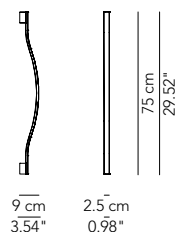

Wall lamp - L. 75

Wall lamp white or lead grey NO DIM Remote	1 led module 10W - 1230 Lm - 3000 K	• OD	IP20	GLLEAP075G01	670				
Wall lamp matt gold NO DIM Remote	1 led module 10W - 1230 Lm - 3000 K	• OD	IP20	GLLEAP075G02	915				
Wall lamp white or lead grey DIM TRIAC Remote	1 led module 10W - 1230 Lm - 3000 K	• OD	IP20	GLLEAP075G03	750				
Wall lamp matt gold DIM TRIAC Remote	1 led module 10W - 1230 Lm - 3000 K	• OD	IP20	GLLEAP075G04	990				
Wall lamp white or lead grey DIM DALI-Push DIM Remote	1 led module 10W - 1230 Lm - 3000 K	• OD	IP20	GLLEAP075G05	750				
Wall lamp matt gold DIM DALI-Push DIM Remote	1 led module 10W - 1230 Lm - 3000 K	• OD	IP20	GLLEAP075G06	990