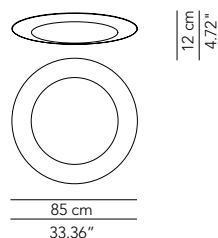

Wall/ ceiling lamp - D. 85

1 light lycra NO DIM	1 led module 57 W - 8750 Lm - 2700 K	•	OD	IP20	RITEAP085L09	1.615					
1 light lycra DIM TRIAC	1 led module 57 W - 8750 Lm - 2700 K	•	OD	IP20	RITEAP085L11	1.695					
1 light lycra DIM DALI-push DIM	1 led module 57 W - 8750 Lm - 2700 K	•	OD	IP20	RITEAP085L10	1.775					
Lycra cover only		•			RITERR085L01	385