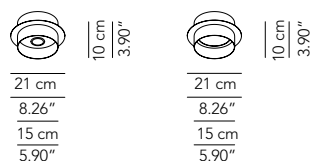

Pendant, spotlight, ceiling lamp and recessed spotlight.
Turned metal body painted in white or lead grey and in Deluxe finishes: lime green, blue China, brick and matt gold.

Symbol index → • / present - / absent OD / On Demand

HAMMER

Ceiling lamp ø 15

DESCRIPTION	LIGHT SOURCE		INDOOR			OUTDOOR		
			IP	CODE	€ EURO	IP	CODE	€ EURO
Ceiling lamp white or lead grey	1 x GU10 20 W HES	•	OD	IP20	HAMEPL015G11	395		
Ceiling lamp Deluxe	1 x GU10 20 W HES	•	OD	IP20	HAMEPL015G12	460		
Ceiling lamp white or lead grey NO DIM	1 led module 9 W - 830 Lm - 2800 K	•	OD	IP20	HAMEPL015G01	440		
Ceiling lamp Deluxe NO DIM	1 led module 9 W - 830 Lm - 2800 K	•	OD	IP20	HAMEPL015G02	515		
Ceiling lamp white or lead grey DIM TRIAC	1 led module 9 W - 830 Lm - 2800 K	•	OD	IP20	HAMEPL015G05	525		
Ceiling lamp Deluxe DIM TRIAC	1 led module 9 W - 830 Lm - 2800 K	•	OD	IP20	HAMEPL015G06	595		
Ceiling lamp white or lead grey DIM DALI-Push DIM	1 led module 9 W - 830 Lm - 2800 K	•	OD	IP20	HAMEPL015G03	560		
Ceiling lamp Deluxe DIM DALI-Push DIM	1 led module 9 W - 830 Lm - 2800 K	•	OD	IP20	HAMEPL015G04	635