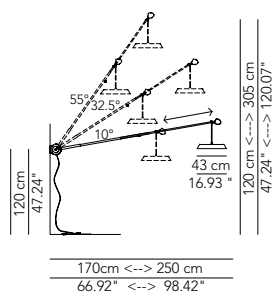

PRODUCTS: Sestante
DESIGN: Romano + Menegon 2018

Wall lamp with rotating telescope stem (105°) and adjustable in three different heights.
Floor lamp with rotating telescope stem (30°) and adjustable in three different heights.
Aluminium structure painted in white or black (embossed finishing), lime green and blue China.
Aluminium diffuser or lampshade available in cotton and washable fabric.

Symbol index → • / present - / absent OD / On Demand

SESTANTE

Wall lamp small - L 170
> 260

DESCRIPTION	LIGHT SOURCE	INDOOR					OUTDOOR				
			IP	CODE	€ EURO		IP	CODE	€ EURO		
Wall lamp white lampshade in cotton	1 x E27 70 W HES	OD	OD	IP20	SEIEAP170C01	1.550					
Wall lamp black lampshade in cotton	1 x E27 70 W HES	OD	OD	IP20	SEIEAP170C05	1.550					
Wall lamp lime lampshade in cotton	1 x E27 70 W HES	OD	OD	IP20	SEIEAP170C03	1.765					
Wall lamp blue China lampshade in cotton	1 x E27 70 W HES	OD	OD	IP20	SEIEAP170C06	1.765					
Wall lamp white lampshade in washable	1 x E27 70 W HES	OD	OD	IP20	SEIEAP170T01	1.725					
Wall lamp black lampshade in washable	1 x E27 70 W HES	OD	OD	IP20	SEIEAP170T05	1.725					
Wall lamp lime lampshade in washable	1 x E27 70 W HES	OD	OD	IP20	SEIEAP170T03	1.945					
Wall lamp blue China lampshade in washable	1 x E27 70 W HES	OD	OD	IP20	SEIEAP170T06	1.945					
Wall lamp white diffuser in aluminium DIM	1 led module 16,2 W - 2400 Lm - 3000 K	•	OD	IP20	SEIEAP170G02	1.965					
Wall lamp black diffuser in aluminium DIM	1 led module 16,2 W - 2400 Lm - 3000 K	•	OD	IP20	SEIEAP170G04	1.965					
Wall lamp lime diffuser in aluminium NO DIM	1 led module 16,2 W - 2400 Lm - 3000 K	•	OD	IP20	SEIEAP170G06	2.315					
Wall lamp blue China diffuser in aluminium NO DIM	1 led module 16,2 W - 2400 Lm - 3000 K	•	OD	IP20	SEIEAP170G08	2.315