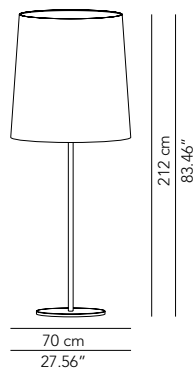

Maxi floor lamp