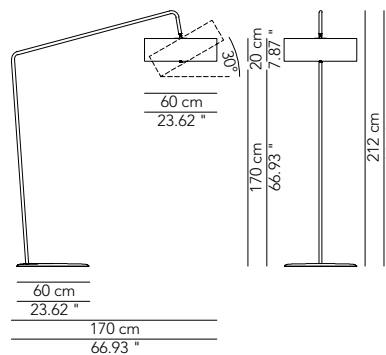

Floor lamp with cantilever arm. Embossed white or black painted metal structure.
Rotating lampshade (adjustable 30°) available in cotton fabric in the same colour as the metal structure or in washable marble fabric. (On demand, also available in wool fabric).
One side frosted plex finishing underneath.

On demand, cotton or washable fabric lampshade available in different colours with a 3% surcharge.

Symbol index → • / present - / absent OD / On Demand

CORNER

Floor lamp - ø 60

DESCRIPTION	LIGHT SOURCE	INDOOR					OUTDOOR				
				IP	CODE	€ EURO			IP	CODE	€ EURO
Metal white cotton white DIM	1 led module 25 W - 4425 Lm - 3000 K	OD	OD	IP20	COREPT060C07	1.810					
Metal black cotton black DIM	1 led module 25 W - 4425 Lm - 3000 K	OD	OD	IP20	COREPT060C08	1.810					
Metal white washable marble DIM	1 led module 25 W - 4425 Lm - 3000 K	OD	OD	IP20	COREPT060T07	1.900					
Metal black washable marble DIM	1 led module 25 W - 4425 Lm - 3000 K	OD	OD	IP20	COREPT060T08	1.900