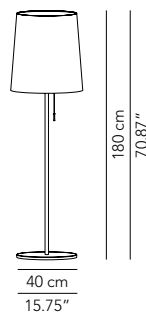

Pendant, small table, table, reading and floor lamp.
Metal structure in brushed nickel finishing.
Lampshade in cotton, pleated or pleated ribbon fabric (on demand, also available in wool fabric).

Symbol index → • / present - / absent OD / On Demand

ROMEO

Medium floor lamp - lighting pull