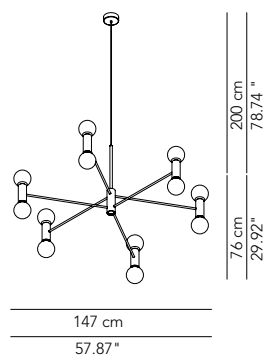

Large pendant and ceiling lamp with arms.
Wall lamp with one or two arms.
Metal structure painted in white or black (embossed finishing) and in Deluxe finishing matt gold.

Symbol index → • / present - / absent OD / On Demand

CHANDELIER

Pendant lamp - ø 140

DESCRIPTION	LIGHT SOURCE	INDOOR				OUTDOOR			
		IP	CODE	€ EURO	IP	CODE	€ EURO		
Pendant lamp white or black	12xE27 42W HES + 1xGU10 28W HES	• OD IP20	CHAESO140G01	2.065					
Pendant lamp Deluxe	12xE27 42W HES + 1xGU10 28W HES	• OD IP20	CHAESO140G02	2.300					
Pendant lamp white or black with gold rod	12xE27 42W HES + 1xGU10 28W HES	• OD IP20	CHAESO140G21	2.110					
Pendant lamp Deluxe with gold rod	12xE27 42W HES + 1xGU10 28W HES	• OD IP20	CHAESO140G22	2.345					
Accessory:									
Kit light bulbs: 12 x E27 Globe 125 LED 8W 2200K (NO DIM) + 1 x GU10 LED (NO DIM)			LMPLEDE27KIT011	460					
Kit light bulbs: 12 x E27 Globe 125 LED 7,5W 2200K (DIM) + 1 x GU10 LED (DIM)			LMPLEDE27KIT012	690