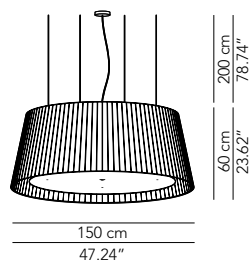

PRODUCTS: Milleluci
DESIGN: Modoluce R&D 2002

Pendant lamp with lampshade in cotton, wool, pleated and pleated ribbon fabric.
Opal plex finishing underneath.

Symbol index → • / present - / absent OD / On Demand

MILLELUCI

Pendant lamp - ø 150 x h 60

DESCRIPTION	LIGHT SOURCE	INDOOR					OUTDOOR				
				IP	CODE	€ EURO			IP	CODE	€ EURO
Pleated fabric	6 x E27 70 W HES	OD	OD	IP20	MILESP150P01	4.495					
Pleated ribbon fabric	6 x E27 70 W HES	OD	OD	IP20	MILESP150R01	4.630					
Pendant lamp pleated fabric NO DIM	1 led module 88,2 W - 12380 Lm - 2700 K	OD	OD	IP20	MILESP150P06	4.920					
Pendant lamp pleated fabric DIM DALI-Push DIM	1 led module 88,2 W - 12380 Lm - 2700 K	OD	OD	IP20	MILESP150P07	4.980					
Pendant lamp pleated ribbon fabric NO DIM	1 led module 88,2 W - 12380 Lm - 2700 K	OD	OD	IP20	MILESP150R06	5.060					
Pendant lamp pleated ribbon fabric DIM DALI-Push DIM	1 led module 88,2 W - 12380 Lm - 2700 K	OD	OD	IP20	MILESP150R07	5.125					

NOTE: on demand, LED modules are also available in 3000K and 4000K version, without surcharge.