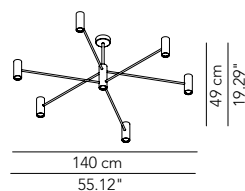

Ceiling lamp - ø 140

Ceiling lamp white or black	13 x GU10 28 W HES	• OD IP20	CHAEPL140G11	2.080			
Ceiling lamp Deluxe	13 x GU10 28 W HES	• OD IP20	CHAEPL140G12	2.315			
Ceiling lamp white or black with gold rod	13 x GU10 28 W HES	• OD IP20	CHAEPL140G31	2.125			
Ceiling lamp Deluxe with gold rod	13 x GU10 28 W HES	• OD IP20	CHAEPL140G32	2.370			

Accessory:

Kit 13 light bulbs GU10 LED (NO DIM)

LMPLEDGU10KIT11 225

Kit 13 light bulbs GU10 LED (DIM)

LMPLEDGU10KIT12 270