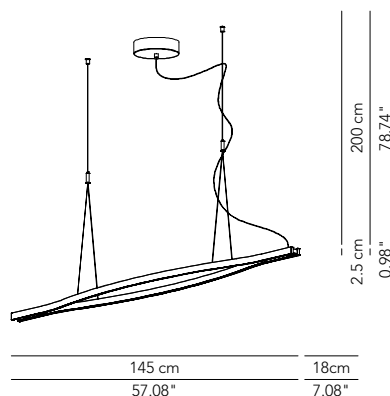

PRODUCTS: Galileo Longue
DESIGN: BMB Progetti 2022

Pendant lamp, wall lamp and floor lamp.
White, lead grey or matt gold painted metal structure.
Diffused light.

Symbol index → • / present - / absent OD / On Demand

GALILEO LONGUE

DESCRIPTION	LIGHT SOURCE	INDOOR				OUTDOOR			
		IP	CODE	€ EURO	IP	CODE	€ EURO		
Pendant lamp - L. 145 Pendant lamp white or lead grey NO DIM	1 led module 40W - 5000 Lm - 3000 K	• OD	IP20	GLLESO145G01	1.740				
Pendant lamp matt gold NO DIM	1 led module 40W - 5000 Lm - 3000 K	• OD	IP20	GLLESO145G02	2.300				
Pendant lamp white or lead grey DIM TRIAC	1 led module 40W - 5000 Lm - 3000 K	• OD	IP20	GLLESO145G03	1.915				
Pendant lamp matt gold DIM TRIAC	1 led module 40W - 5000 Lm - 3000 K	• OD	IP20	GLLESO145G04	2.475				
Pendant lamp white or lead grey DIM DALI-Push DIM	1 led module 40W - 5000 Lm - 3000 K	• OD	IP20	GLLESO145G05	1.915				
Pendant lamp matt gold DIM DALI-Push DIM	1 led module 40W - 5000 Lm - 3000 K	• OD	IP20	GLLESO145G06	2.475				

Wall lamp - L. 75

Wall lamp white or lead grey NO DIM Remote	1 led module 10W - 1230 Lm - 3000 K	• OD	IP20	GLLEAP075G01	670				
Wall lamp matt gold NO DIM Remote	1 led module 10W - 1230 Lm - 3000 K	• OD	IP20	GLLEAP075G02	915				
Wall lamp white or lead grey DIM TRIAC Remote	1 led module 10W - 1230 Lm - 3000 K	• OD	IP20	GLLEAP075G03	750				
Wall lamp matt gold DIM TRIAC Remote	1 led module 10W - 1230 Lm - 3000 K	• OD	IP20	GLLEAP075G04	990				
Wall lamp white or lead grey DIM DALI-Push DIM Remote	1 led module 10W - 1230 Lm - 3000 K	• OD	IP20	GLLEAP075G05	750				
Wall lamp matt gold DIM DALI-Push DIM Remote	1 led module 10W - 1230 Lm - 3000 K	• OD	IP20	GLLEAP075G06	990