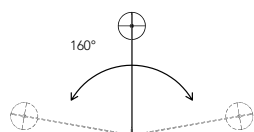

Floor lamp with cantilever arm (adjustable in two positions) and wall lamp (on the axis 160° rotating). Embossed white or black painted aluminium structure.
Lampshade available in cotton fabric in the same colour as the metal structure, in washable marble or sand wool fabric.
On demand, cotton, washable or wool fabric lampshade available in different colours with 3% surcharge.

Symbol index → • / present - / absent OD / On Demand

ANGELICA

DESCRIPTION	LIGHT SOURCE	INDOOR					OUTDOOR				
				IP	CODE	€ EURO			IP	CODE	€ EURO
Wall lamp L.200 white cotton white	1 x E27 70 W HES	OD	OD	IP20	ANGEAP200C01	1.085					
Wall lamp L.200 black cotton black	1 x E27 70 W HES	OD	OD	IP20	ANGEAP200C02	1.085					
Wall lamp L.200 white washable marble	1 x E27 70 W HES	OD	OD	IP20	ANGEAP200T01	1.145					
Wall lamp L.200 black washable marble	1 x E27 70 W HES	OD	OD	IP20	ANGEAP200T02	1.145					
Wall lamp L.200 white wool sand	1 x E27 70 W HES	•	OD	IP20	ANGEAP200E01	1.160					
Wall lamp L.200 black wool sand	1 x E27 70 W HES	•	OD	IP20	ANGEAP200E02	1.160					

Accessory - Wall lamp

Universal DIM switch HES (40/160W) + LED (4/100W)

DIMVAR0TA002

100

Accessory - Wall lamp

Fixing accessory for wall lamp - white

• OD IP20 DEJEAR000G01

135

Fixing accessory for wall lamp - black

• OD IP20 DEJEAR000G02

135