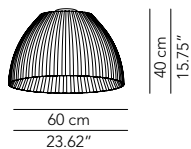

Ceiling lamp D.60

Pleated fabric	1 x E27 70 W HES	OD	OD	IP20	OLIEPL060P41	1.195					
Pleated ribbon fabric	1 x E27 70 W HES	OD	OD	IP20	OLIEPL060R41	1.225					
Pleated fabric NO DIM	1 led module 24 W - 2150 Lm - 2800 K	OD	-	IP20	OLIEPL060P01	1.405					
Pleated fabric DIM DALI-Push DIM	1 led module 24 W - 2150 Lm - 2800 K	OD	-	IP20	OLIEPL060P03	1.655					
Pleated ribbon fabric NO DIM	1 led module 24 W - 2150 Lm - 2800 K	OD	-	IP20	OLIEPL060R01	1.435					
Pleated ribbon fabric DIM DALI-Push DIM	1 led module 24 W - 2150 Lm - 2800 K	OD	-	IP20	OLIEPL060R03	1.680