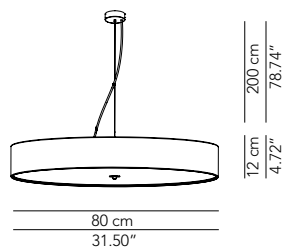

Pendant, wall/ ceiling lamp available in cotton, washable, velvet, lycra, pleated and pleated ribbon fabric (on demand, also available in wool and Remix Kvadrat fabric).
One side frosted plex finishing underneath.
On demand, the pendant lamp can have a top protective disk in plex, usable only with LED bulbs or modules, with surcharge as per price list.

Symbol index → • / present - / absent OD / On Demand

DISCOVOLANTE

Pendant lamp - ø 80

DESCRIPTION	LIGHT SOURCE	INDOOR					OUTDOOR				
		IP	CODE	€ EURO	IP	CODE	€ EURO				
1 light cotton NO DIM	1 led module 88,2 W - 12380 Lm - 2700 K	OD OD IP20	DISESP080C13	1.825							
1 light washable NO DIM	1 led module 88,2 W - 12380 Lm - 2700 K	OD OD IP20	DISESP080T13	1.890							
1 light velvet NO DIM	1 led module 88,2 W - 12380 Lm - 2700 K	OD OD IP20	DISESP080O13	1.910							
1 light cotton+lycra NO DIM	1 led module 88,2 W - 12380 Lm - 2700 K	OD OD IP20	DISESP080L13	1.945							
1 light pleated fabric NO DIM	1 led module 88,2 W - 12380 Lm - 2700 K	OD OD IP20	DISESP080P13	2.075							
1 light pleated ribbon fabric NO DIM	1 led module 88,2 W - 12380 Lm - 2700 K	OD OD IP20	DISESP080R13	2.100							
1 light cotton DIM DALI-Push DIM	1 led module 88,2 W - 12380 Lm - 2700 K	OD OD IP20	DISESP080C15	1.945							
1 light washable DIM DALI-Push DIM	1 led module 88,2 W - 12380 Lm - 2700 K	OD OD IP20	DISESP080T15	2.005							
1 light velvet DIM DALI-Push DIM	1 led module 88,2 W - 12380 Lm - 2700 K	OD OD IP20	DISESP080O15	2.020							
1 light cotton+lycra DIM DALI-Push DIM	1 led module 88,2 W - 12380 Lm - 2700 K	OD OD IP20	DISESP080L15	2.055							
1 light pleated fabric DIM DALI-Push DIM	1 led module 88,2 W - 12380 Lm - 2700 K	OD OD IP20	DISESP080P15	2.185							
1 light pleated ribbon fabric DIM DALI-Push DIM	1 led module 88,2 W - 12380 Lm - 2700 K	OD OD IP20	DISESP080R15	2.210							
Accessory	Top protective disk in opal plex	OD IP20	DISEPX080F01	220