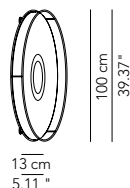

Single or in composition pendant, wall/ ceiling lamp
Embossed white or graphite painted metal structure. Inner disc upholstered with lycra fabric.
Lamp with acoustic comfort features.

Symbol index → • / present - / absent OD / On Demand

IDEA

Wall/ ceiling lamp Ø 100

DESCRIPTION	LIGHT SOURCE	INDOOR				OUTDOOR			
			IP	CODE	€ EURO		IP	CODE	€ EURO
Wall/ ceiling lamp white NO DIM	1 led module 24 W - 2150 Lm - 2800 K	•	OD IP20	IDEEPL100L01	1.885				
Wall/ ceiling lamp graphite NO DIM	1 led module 24 W - 2150 Lm - 2800 K	•	OD IP20	IDEEPL100L02	1.885				
Wall/ ceiling lamp white DIM DALI-Push DIM	1 led module 24 W - 2150 Lm - 2800 K	•	OD IP20	IDEEPL100L03	2.180				
Wall/ ceiling lamp graphite DIM DALI-Push DIM	1 led module 24 W - 2150 Lm - 2800 K	•	OD IP20	IDEEPL100L04	2.180