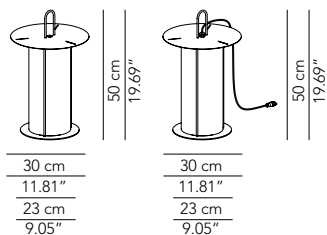

PRODUCTS: Diogene
DESIGN: Romano + Menegon 2017

Table, floor or pendant lamp with power supply or rechargeable kit white LED.
Metal structure painted white, graphite or rust effect. On demand, different RAL colours available (minimum quantity 10 pcs).
Cylindric diffuser in opal PC.
Metal parts are protected with electrolytic galvanizing treatment and resistant polyester coating.

Symbol index → • / present - / absent OD / On Demand

DIogene OUTDOOR

	DESCRIPTION	LIGHT SOURCE	INDOOR			OUTDOOR		
			IP	CODE	€ EURO	IP	CODE	€ EURO
Table/ floor/ pendant lamp	Version with power supply	1 x E27 70 W HES	•	-	IP44	DIOETA030G42	635	
	Rechargeable version	1 kit led 6,4 W - 600 Lm - warm light	•	-	IP65	DIOETA030G12	870	

IMPORTANT NOTE (TECHNICAL DETAILS):

Rechargeable kit LED 6,4W (600lm) IP65 warm white: supplied with battery 4400 mAh + battery charger + remote control.

Nominal service life (new product) with working temperature range from +18°C a +35°C:

Led 25% 1,6W 10h

Led 50% 3,2W 6h 30'

Led 100% 6,4W 2h 15'

With working temperature range from +7 C° to 10°C battery life is decreasing of 20%.

(It is recommended to recharge the kit in indoor - temperature > +15° C).