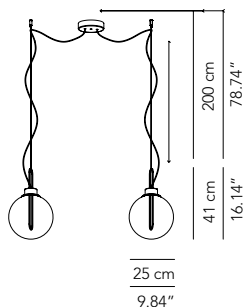

PRODUCTS: Orb
DESIGN: Büro Famos 2015

Single or in composition pendant lamp.
Painted matt white or black metal structure or in galvanic finishes: chrome, brass, copper.
Globe diffuser in smoked PMMA or transparent glass.

Symbol index → • / present - / absent OD / On Demand

ORB

Composition 2 globes glass - ø 25 - ceiling
rose in the same colour as structure

DESCRIPTION	LIGHT SOURCE	INDOOR				OUTDOOR			
			IP	CODE	€ EURO		IP	CODE	€ EURO
Composition white NO DIM	2 led module 8,5 W - 2x1335 Lm - 3000 K	•	OD IP20	ORBES002K01	1.515				
Composition black NO DIM	2 led module 8,5 W - 2x1335 Lm - 3000 K	•	OD IP20	ORBES002K02	1.515				
Composition chrome NO DIM	2 led module 8,5 W - 2x1335 Lm - 3000 K	•	OD IP20	ORBES002K03	1.695				
Composition copper NO DIM	2 led module 8,5 W - 2x1335 Lm - 3000 K	•	OD IP20	ORBES002K04	1.695				
Composition brass NO DIM	2 led module 8,5 W - 2x1335 Lm - 3000 K	•	OD IP20	ORBES002K05	1.695				
Composition white DIM TRIAC	2 led module 8,5 W - 2x1335 Lm - 3000 K	•	OD IP20	ORBES002K06	1.600				
Composition black DIM TRIAC	2 led module 8,5 W - 2x1335 Lm - 3000 K	•	OD IP20	ORBES002K07	1.600				
Composition chrome DIM TRIAC	2 led module 8,5 W - 2x1335 Lm - 3000 K	•	OD IP20	ORBES002K08	1.785				
Composition copper DIM TRIAC	2 led module 8,5 W - 2x1335 Lm - 3000 K	•	OD IP20	ORBES002K09	1.785				
Composition brass DIM TRIAC	2 led module 8,5 W - 2x1335 Lm - 3000 K	•	OD IP20	ORBES002K10	1.785				
Composition white DIM DALI-Push DIM	2 led module 8,5 W - 2x1335 Lm - 3000 K	•	OD IP20	ORBES002K11	1.675				
Composition black DIM DALI-Push DIM	2 led module 8,5 W - 2x1335 Lm - 3000 K	•	OD IP20	ORBES002K12	1.675				
Composition chrome DIM DALI-Push DIM	2 led module 8,5 W - 2x1335 Lm - 3000 K	•	OD IP20	ORBES002K13	1.855				
Composition copper DIM DALI-Push DIM	2 led module 8,5 W - 2x1335 Lm - 3000 K	•	OD IP20	ORBES002K14	1.855				
Composition brass DIM DALI-Push DIM	2 led module 8,5 W - 2x1335 Lm - 3000 K	•	OD IP20	ORBES002K15	1.855