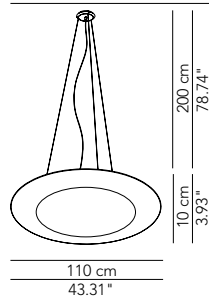

Pendant lamp - D. 110

1 light lycra NO DIM	1 led module 88,2 W - 12380 Lm - 2700 K	• OD IP20	RITESO110L07	2.235			
1 light lycra DIM DALI-Push DIM	1 led module 88,2 W - 12380 Lm - 2700 K	• OD IP20	RITESO110L08	2.460			
Lycra cover only		•	RITERR110L01	450			

NOTE: on demand, LED modules are also available in 3000K and 4000K version, without surcharge.