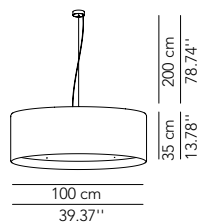

Cylindrical pendant lamp certified in acoustic comfort in velvet and wool fabric (on demand, also available in Remix Kvadrat fabric).
Opal plex finishing underneath.
On demand, the pendant lamp can have a top protective disk in plex, usable only with LED bulbs or modules, with surcharge as per price list.

Symbol index → • / present - / absent OD / On Demand

CIRCUS

Pendant lamp - ø 100