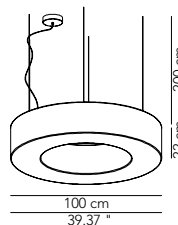

Pendant lamp - ø 100