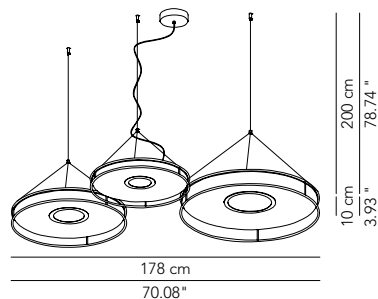

Pendant lamp - Composition L.180

Structure only white or graphite		•	OD IP20	IDEECM180G01	2.540				
Kit 3 lights NO DIM (installed)	3 led module 12W+ 18W+ 24W - 4920 Lm - 2800 K	•	OD IP20	IDEEDD180L03	1.480				
Kit 3 lights DIM DALI Push-DIM (installed)	3 led module 12W+ 18W+ 24W - 4920 Lm - 2800 K	•	OD IP20	IDEEDD180L04	2.135				

NOTE: to calculate the price of the composition add the structure to the kit 3 lights.