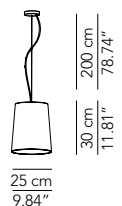

Pendant, small table, table, reading and floor lamp.
Metal structure in brushed nickel finishing.
Lampshade in cotton, pleated or pleated ribbon fabric (on demand, also available in wool fabric).

Symbol index → • / present - / absent OD / On Demand

ROMEO

Pendant lamp - ø 25

DESCRIPTION	LIGHT SOURCE	INDOOR					OUTDOOR				
				IP	CODE	€ EURO			IP	CODE	€ EURO
Cotton without plex	1 x E27 42 W HES	OD	OD	IP20	ROMESO025C01	355					
Cotton with plex	1 x E27 42 W HES	OD	OD	IP20	ROMESP025C01	400					
Pleated fabric without plex	1 x E27 42 W HES	•	OD	IP20	ROMESO025P01	385					
Pleated fabric with plex	1 x E27 42 W HES	OD	OD	IP20	ROMESP025P01	435					
Pleated ribbon fabric without plex	1 x E27 42 W HES	OD	OD	IP20	ROMESO025R01	395					
Pleated ribbon fabric with plex	1 x E27 42 W HES	OD	OD	IP20	ROMESP025R01	450