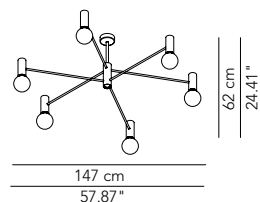

Large pendant and ceiling lamp with arms.
Wall lamp with one or two arms.
Metal structure painted in white or black (embossed finishing) and in Deluxe finishing matt gold.

Symbol index → • / present - / absent OD / On Demand

CHANDELIER

Ceiling lamp - ø 140

DESCRIPTION	LIGHT SOURCE	INDOOR				OUTDOOR			
		IP	CODE	€ EURO	IP	CODE	€ EURO		
Ceiling lamp white or black	6xE27 42W HES + 7xGU10 28W HES	• OD IP20	CHAEPL140G01	2.080					
Ceiling lamp Deluxe	6xE27 42W HES + 7xGU10 28W HES	• OD IP20	CHAEPL140G02	2.315					
Ceiling lamp white or black with gold rod	6xE27 42W HES + 7xGU10 28W HES	• OD IP20	CHAEPL140G21	2.125					
Ceiling lamp Deluxe with gold rod	6xE27 42W HES + 7xGU10 28W HES	• OD IP20	CHAEPL140G22	2.370					

Accessory:

Kit light bulbs: 6 x E27 Globe 125 LED 8W
2200K (NO DIM) + 7 x GU10 LED (NO DIM)

LMPLEDE27KIT013 355

Kit light bulbs: 6 x E27 Globe 125 LED 7,5W
2200K (DIM) + 7 x GU10 LED (DIM)

LMPLEDE27KIT014 480