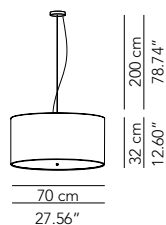

Cylindrical pendant lamp available in cotton, washable, velvet, lycra, pleated and pleated ribbon fabric (on demand, also available in wool and Remix Kvadrat fabric).
Opal plex finishing underneath.
On demand, the pendant lamp can have a top protective disk in plex, usable only with LED bulbs or modules, with surcharge as per price list.

Symbol index → • / present - / absent OD / On Demand

CILINDRO

Pendant lamp - ø 70

DESCRIPTION	LIGHT SOURCE	INDOOR					OUTDOOR				
				IP	CODE	€ EURO			IP	CODE	€ EURO
1 light cotton	1 x E27 70 W HES	OD	OD	IP20	CILESP070C01	710					
1 light washable	1 x E27 70 W HES	OD	OD	IP20	CILESP070T01	830					
1 light velvet	1 x E27 70 W HES	OD	OD	IP20	CILESP070O01	860					
1 light cotton+lycra	1 x E27 70 W HES	OD	OD	IP20	CILESP070L01	845					
3 lights cotton	3 x E27 70 W HES	OD	OD	IP20	CILESP070C02	805					
3 lights washable	3 x E27 70 W HES	OD	OD	IP20	CILESP070T02	925					
3 lights velvet	3 x E27 70 W HES	OD	OD	IP20	CILESP070O02	960					
3 lights cotton+lycra	3 x E27 70 W HES	OD	OD	IP20	CILESP070L02	935					
3 lights pleated fabric	3 x E27 70 W HES	OD	OD	IP20	CILESP070P01	1.340					
3 lights pleated ribbon fabric	3 x E27 70 W HES	OD	OD	IP20	CILESP070R01	1.370