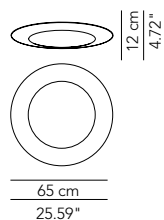

Pendant, wall/ ceiling lamp with diffuser in removable and washable lycra.
Fire retardant lycra fabric, in accordance with the CL1 (650°) fire normative.

Symbol index → • / present - / absent OD / On Demand

RING TONDA

Wall/ ceiling lamp - D. 65

DESCRIPTION	LIGHT SOURCE	INDOOR					OUTDOOR				
				IP	CODE	€ EURO			IP	CODE	€ EURO
1 light lycra NO DIM	1 led module 23 W - 3628 Lm - 2700 K	•	OD	IP20	RITEAP065L04	1.235					
1 light lycra DIM TRIAC	1 led module 23 W - 3628 Lm - 2700 K	•	OD	IP20	RITEAP065L05	1.325					
1 light lycra DIM DALI-Push DIM	1 led module 23 W - 3628 Lm - 2700 K	•	OD	IP20	RITEAP065L06	1.445					
Lycra cover only		•			RITERR065L01	250