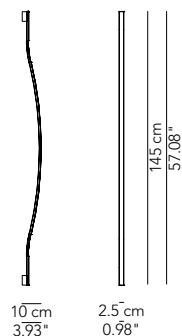

PRODUCTS: Galileo Longue
DESIGN: BMB Progetti 2022

Pendant lamp, wall lamp and floor lamp.
White, lead grey or matt gold painted metal structure.
Diffused light.

Symbol index → • / present - / absent OD / On Demand

GALILEO LONGUE

Wall lamp - L. 145

DESCRIPTION	LIGHT SOURCE	INDOOR					OUTDOOR				
				IP	CODE	€ EURO			IP	CODE	€ EURO
Wall lamp white or lead grey NO DIM Remote	1 led module 20W - 2500 Lm - 3000 K	•	OD	IP20	GLLEAP145G01	865					
Wall lamp matt gold NO DIM Remote	1 led module 20W - 2500 Lm - 3000 K	•	OD	IP20	GLLEAP145G02	1.145					
Wall lamp matt gold DIM TRIAC Remote	1 led module 20W - 2500 Lm - 3000 K	•	OD	IP20	GLLEAP145G03	945					
Wall lamp matt gold DIM TRIAC Remote	1 led module 20W - 2500 Lm - 3000 K	•	OD	IP20	GLLEAP145G04	1.230					
Wall lamp white or lead grey DIM DALI-Push DIM Remote	1 led module 20W - 2500 Lm - 3000 K	•	OD	IP20	GLLEAP145G05	945					
Wall lamp matt gold DIM DALI-Push DIM Remote	1 led module 20W - 2500 Lm - 3000 K	•	OD	IP20	GLLEAP145G06	1.230