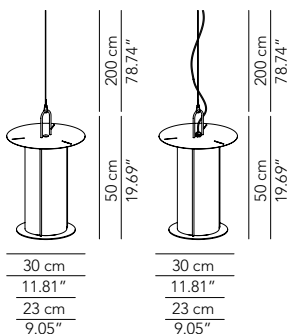

PRODUCTS: Diogene
DESIGN: Romano + Menegon 2017

Table, floor or pendant lamp with power supply or rechargeable kit white LED.
Metal structure painted white, graphite or rust effect. On demand, different RAL colours available (minimum quantity 10 pcs).
Cylindric diffuser in opal PC.
Metal parts are protected with electrolytic galvanizing treatment and resistant polyester coating.

Symbol index → • / present - / absent OD / On Demand

DIogene OUTDOOR

	DESCRIPTION	LIGHT SOURCE	INDOOR			OUTDOOR		
			IP	CODE	€ EURO	IP	CODE	€ EURO
Table/ floor/ pendant lamp	Version with power supply	1 x E27 70 W HES	•	-	IP44	DIOETA030G42	635	
	Rechargeable version	1 kit led 6,4 W - 600 Lm - warm light	•	-	IP65	DIOETA030G12	870	

IMPORTANT NOTE (TECHNICAL DETAILS):

Rechargeable kit LED 6,4W (600lm) IP65 warm white: supplied with battery 4400 mAh + battery charger + remote control.

Nominal service life (new product) with working temperature range from +18°C a +35°C:

Led 25% 1,6W 10h

Led 50% 3,2W 6h 30'

Led 100% 6,4W 2h 15'

With working temperature range from +7 C° to 10°C battery life is decreasing of 20%.

(It is recommended to recharge the kit in indoor - temperature > +15° C).