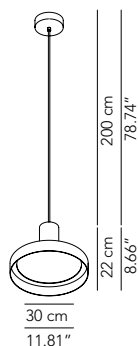

Pendant, spotlight, ceiling lamp and recessed spotlight.
Turned metal body painted in white or lead grey and in Deluxe finishes: lime green, blue China, brick and matt gold.

Symbol index → • / present - / absent OD / On Demand

HAMMER

Pendant lamp ø 30

DESCRIPTION	LIGHT SOURCE	INDOOR				OUTDOOR			
			IP	CODE	€ EURO		IP	CODE	€ EURO
Pendat lamp white or lead grey NO DIM	1 led module 24 W - 2150 Lm - 2800 K	•	OD IP20	HAMESO030G01	705				
Pendant lamp Deluxe NO DIM	1 led module 24 W - 2150 Lm - 2800 K	•	OD IP20	HAMESO030G02	870				
Pendat lamp white or lead grey DIM TRIAC	1 led module 24 W - 2150 Lm - 2800 K	•	OD IP20	HAMESO030G05	870				
Pendant lamp Deluxe DIM TRIAC	1 led module 24 W - 2150 Lm - 2800 K	•	OD IP20	HAMESO030G06	1.040				
Pendat lamp white or lead grey DIM DALI-Push DIM	1 led module 24 W - 2150 Lm - 2800 K	•	OD IP20	HAMESO030G03	940				
Pendant lamp Deluxe DIM DALI-Push DIM	1 led module 24 W - 2150 Lm - 2800 K	•	OD IP20	HAMESO030G04	1.110				
Accessory - Pendant lamp ø 30	Surcharge for ceiling rose in the same colour as Deluxe structure			ROS160004201	30