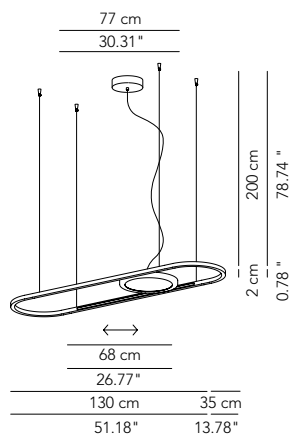

Elliptical-shape pendant lamp.
Metal structure in white and graphite (embossed finishing) or in chrome galvanic finishing.
Diffuser sliding inside the structure, painted in white and graphite (embossed finishing) or in galvanic finishes: chrome, brass, copper.
Double light emission versions: L 130 Up 200 lm - Down 2150 lm / L 160 Up 400 lm - Down 4300 lm

Symbol index → • / present - / absent OD / On Demand

NUCLEO

Pendant lamp - L 130

DESCRIPTION	LIGHT SOURCE	INDOOR				OUTDOOR			
			IP	CODE	€ EURO		IP	CODE	€ EURO
Structure only white or graphite		•	OD IP20	NUCESO130G01	870				
Structure only chrome		•	OD IP20	NUCESO130G02	1.615				
DIRECT LIGHT									
Kit 1 light white or graphite NO DIM (installed)	1 led module 24 W - 2150 Lm - 2800 K	•	OD IP20	NUCEDD130G01	645				
Kit 1 light chrome, brass, copper NO DIM (installed)	1 led module 24 W - 2150 Lm - 2800 K	•	OD IP20	NUCEDD130G02	905				
Kit 1 light white or graphite DIM TRIAC (installed)	1 led module 24 W - 2150 Lm - 2800 K	•	OD IP20	NUCEDD130G03	855				
Kit 1 light chrome, brass, copper DIM TRIAC (installed)	1 led module 24 W - 2150 Lm - 2800 K	•	OD IP20	NUCEDD130G04	1.115				
Kit 1 light white or graphite DIM DALI Push-DIM (installed)	1 led module 24 W - 2150 Lm - 2800 K	•	OD IP20	NUCEDD130G06	900				
Kit 1 light chrome, brass, copper DIM DALI Push-DIM (installed)	1 led module 24 W - 2150 Lm - 2800 K	•	OD IP20	NUCEDD130G07	1.160				
DOUBLE LIGHT EMISSION									
Kit 2 lights white or graphite NO DIM (installed)	2 led module 24W + 3W - 2350 Lm - 2800 K	•	OD IP20	NUCEDD130G11	980				
Kit 2 lights chrome, brass, copper NO DIM (installed)	2 led module 24W + 3W - 2350 Lm - 2800 K	•	OD IP20	NUCEDD130G12	1.245				
Kit 2 lights white or graphite DIM DALI Push-DIM (installed)	2 led module 24W + 3W - 2350 Lm - 2800 K	•	OD IP20	NUCEDD130G16	1.055				
Kit 2 lights chrome, brass, copper DIM DALI Push-DIM (installed)	2 led module 24W + 3W - 2350 Lm - 2800 K	•	OD IP20	NUCEDD130G17	1.315				

NOTE: to calculate the price of the pendant lamp add the structure to the kit 1 o 2 lights.

Connection single cable ceiling attachment available on demand