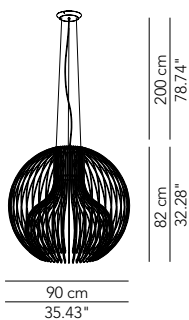

Pendant lamp - ø 90

Pendant lamp	Pendant lamp	1 x E27 70 W HES			• - IP44/64	IBOESO090G01	2.135

Accessory:

Coloured stripe in washable fabric ø 90

OD ICIEFS090T01 80