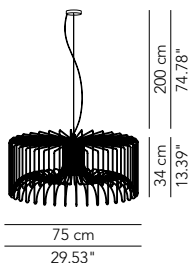

Accessory:

Coloured stripe in washable fabric ø 50/60/75

OD ICIEFS050T01 40

Pendant lamp - ø 75	Pendant lamp	1 x E27 42 W HES			• - IP44/64	ICOESO075G01	1.445