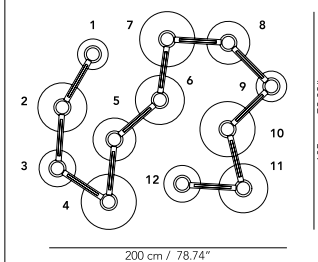

- ∅ globes**
- 1 — ∅ 25
 - 2 — ∅ 40
 - 3 — ∅ 30
 - 4 — ∅ 45
 - 5 — ∅ 35
 - 6 — ∅ 40
 - 7 — ∅ 45
 - 8 — ∅ 35
 - 9 — ∅ 25
 - 10 — ∅ 45
 - 11 — ∅ 40
 - 12 — ∅ 30
 - Cables connections L 40

Elliptical-shape pendant lamp.
Metal structure in white and graphite (embossed finishing) or in chrome galvanic finishing.
Diffuser sliding inside the structure, painted in white and graphite (embossed finishing) or in galvanic finishes: chrome, brass, copper.
Double light emission versions: L 130 Up 200 lm - Down 2150 lm / L 160 Up 400 lm - Down 4300 lm