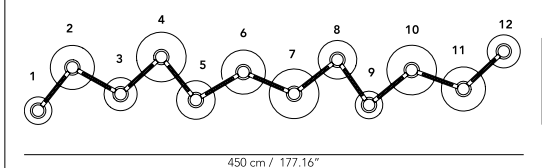

Composition type 4-A