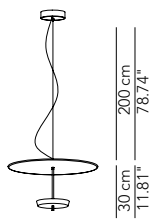

Pendant, ceiling lamp in matt white painted metal.
Upper disc available also with Deluxe finishing gold leaf, with surcharge.
Lower bowl available in galvanic finishes: chrome, brass, copper.

Symbol index → • / present - / absent OD / On Demand

OMBRELLA

Pendant lamp D.60

22 cm
8.66"
60 cm
23.63"

DESCRIPTION	LIGHT SOURCE	• / present - / absent	OD / On Demand	IP	INDOOR			OUTDOOR		
					CODE	€ EURO	• / present - / absent	IP	CODE	€ EURO
Pendant lamp white NO DIM	1 led module 17,8 W - 3200 Lm - 3000 K	•	OD	IP20	UMBESO060G01	740				
Pendant lamp white DIM TRIAC	1 led module 17,8 W - 3200 Lm - 3000 K	•	OD	IP20	UMBESO060G04	770				
Pendant lamp white DIM DALI-Push DIM	1 led module 17,8 W - 3200 Lm - 3000 K	•	OD	IP20	UMBESO060G11	880				
Pendant lamp white lower bowl in galvanized finishes NO DIM	1 led module 17,8 W - 3200 Lm - 3000 K	•	OD	IP20	UMBESO060G03	830				
Pendant lamp white lower bowl in galvanized finishes DIM TRIAC	1 led module 17,8 W - 3200 Lm - 3000 K	•	OD	IP20	UMBESO060G05	850				
Pendant lamp white lower bowl in galvanized finishes DIM DALI-Push DIM	1 led module 17,8 W - 3200 Lm - 3000 K	•	OD	IP20	UMBESO060G13	975				
LED temperature conversion filter from 3000K to 2700K	1 led module 17,8 W - 3200 Lm - 3000 K	•	OD	IP20	FLTCON0SP001	95				
Surcharge gold leaf finish					UMBORO060G01	175