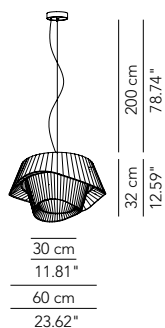

PRODUCTS: Cocò
DESIGN: Brian Rasmussen 2015

Pendant lamp in hand-finished pleated fabric.
Opal plex finishing underneath.

Symbol index → • / present - / absent OD / On Demand

COCO'

Pendant lamp D.60

DESCRIPTION	LIGHT SOURCE	INDOOR					OUTDOOR				
				IP	CODE	€ EURO			IP	CODE	€ EURO
Pleated fabric	2 x E27 42 W HES	OD	OD	IP20	COCESP060P01	1.375					

Pendant lamp pleated fabric NO DIM	1 led module 18,7 W - 3000 Lm - 2700 K	OD	OD	IP20	COCESP060P05	1.500				
Pendant lamp pleated fabric DIM TRIAC	1 led module 18,7 W - 3000 Lm - 2700 K	OD	OD	IP20	COCESP060P07	1.550				
Pendant lamp pleated fabric DIM DALI-Push DIM	1 led module 18,7 W - 3000 Lm - 2700 K	OD	OD	IP20	COCESP060P06	1.640