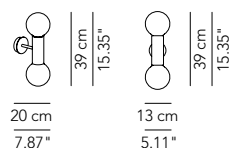

Large pendant and ceiling lamp with arms.
Wall lamp with one or two arms.
Metal structure painted in white or black (embossed finishing) and in Deluxe finishing matt gold.

Symbol index → • / present - / absent OD / On Demand

CHANDELIER

Wall lamp - single

DESCRIPTION	LIGHT SOURCE	INDOOR					OUTDOOR				
		IP	CODE	€ EURO	IP	CODE	€ EURO				
Wall lamp white or black	2 x E27 42 W HES	• OD IP20	CHAEAP010G01	355							
Wall lamp Deluxe	2 x E27 42 W HES	• OD IP20	CHAEAP010G02	405							
Accessory:											
Kit 2 light bulbs E27 Globe 125 LED 8W 2200K (NO DIM)			LMPLEDE27KIT001	105							
Kit 2 light bulbs E27 Globe 125 LED 7,5W 2200K (DIM)			LMPLEDE27KIT002	125