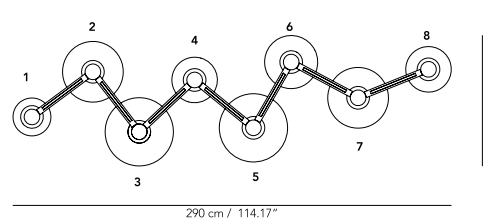

Composition type 3-A