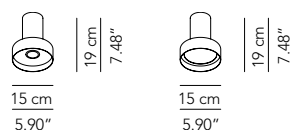

Pendant, spotlight, ceiling lamp and recessed spotlight.
Turned metal body painted in white or lead grey and in Deluxe finishes: lime green, blue China, brick and matt gold.

Symbol index → • / present - / absent OD / On Demand

HAMMER

Spotlight ø 15

DESCRIPTION	LIGHT SOURCE	INDOOR				OUTDOOR			
		IP	CODE	€ EURO	IP	CODE	€ EURO		
Spotlight white or lead grey	1 x GU10 20 W HES	• OD IP20	HAMEFA015G11	330					
Spotlight Deluxe	1 x GU10 20 W HES	• OD IP20	HAMEFA015G12	415					
Spotlight white or lead grey NO DIM	1 led module 9 W - 830 Lm - 2800 K	• OD IP20	HAMEFA015G01	395					
Spotlight Deluxe NO DIM	1 led module 9 W - 830 Lm - 2800 K	• OD IP20	HAMEFA015G02	485					
Spotlight white or lead grey DIM TRIAC	1 led module 9 W - 830 Lm - 2800 K	• OD IP20	HAMEFA015G05	485					
Spotlight Deluxe DIM TRIAC	1 led module 9 W - 830 Lm - 2800 K	• OD IP20	HAMEFA015G06	580					
Spotlight white or lead grey DIM DALI-Push DIM	1 led module 9 W - 830 Lm - 2800 K	• OD IP20	HAMEFA015G03	520					
Spotlight Deluxe DIM DALI-Push DIM	1 led module 9 W - 830 Lm - 2800 K	• OD IP20	HAMEFA015G04	615