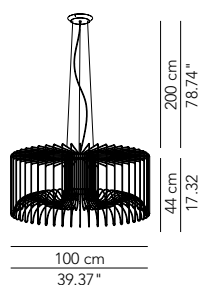

Pendant lamp - ø 100

Pendant lamp	1 x E27 70 W HES	•	OD IP20	ICIESO100G01	1.945				

Accessory:										
Coloured stripe in cotton fabric ø 100										
		OD		ICIEFS100C01	45