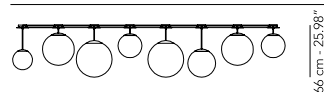

Single or infinitely aggregating pendant lamps through dedicated connection, available in various heights.
Matt white or black painted metal structure. Globe diffuser in white PMMA.
On demand, globe available in polycarbonate (quantity to be defined), in accordance with the CL1 (650°) fire normative, with surcharge.

Symbol index → • / present - / absent OD / On Demand

MULTIBALL

Composition type 3 - (8 globes)

66 cm - 25.98"

Composition with h 66 maximum encumbrance

(1 pcs d.25 h56 - 2 pcs d.40 h51 - 2 pcs d.45 h66 - 2 pcs d.30 h41 - 1 pcs d.35 h66 - 7 connection cables)

IP

INDOOR

CODE

€ EURO

IP

OUTDOOR

CODE

€ EURO

OD OD IP20

MBLECM066M08

4.575