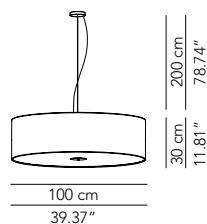

Cylindrical pendant lamp available in cotton, washable, velvet, lycra, pleated and pleated ribbon fabric (on demand, also available in wool and Remix Kvadrat fabric).
Opal plex finishing underneath.
On demand, the pendant lamp can have a top protective disk in plex, usable only with LED bulbs or modules, with surcharge as per price list.

Symbol index → • / present - / absent OD / On Demand

CILINDRO

Pendant lamp - ø 100