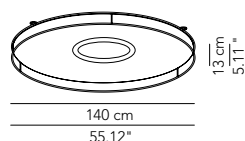

Wall/ ceiling lamp Ø 140

Wall/ ceiling lamp white NO DIM	1 led module 30W - 2400 lm - 2800 K	•	OD IP20	IDEEPL140L01	2.645				
Wall/ ceiling lamp graphite NO DIM	1 led module 30W - 2400 lm - 2800 K	•	OD IP20	IDEEPL140L02	2.645				
Wall/ ceiling lamp white DIM DALI-Push DIM	1 led module 30W - 2400 lm - 2800 K	•	OD IP20	IDEEPL140L03	2.945				
Wall/ ceiling lamp graphite DIM DALI-Push DIM	1 led module 30W - 2400 lm - 2800 K	•	OD IP20	IDEEPL140L04	2.945				

Accessories - Wall/ ceiling lamp

Anti-glare lens 9W, 12W,
18W, 24W, 30W

IDEEAC00012G080

130