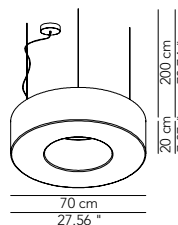

PRODUCTS: Atollo
DESIGN: Paolo Grasselli 2009

Pendant and wall/ ceiling lamp.
White polyethylene diffuser.
Metal parts are protected with electrolytic galvanizing treatment and resistant polyester coating.

Symbol index → • / present - / absent OD / On Demand

ATOLLO OUTDOOR

Pendant lamp - ø 70