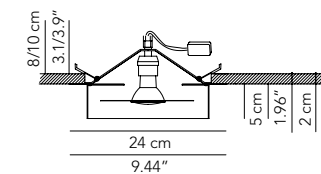

Recessed spotlight ø 15

Recessed spotlight ø 18

PRODUCTS: Icaro
 DESIGN: Brian Rasmussen 2011

Pendant lamp with structure in painted steel wire white and black matt or in natural finishing (with transparent coating).
 Light bulb at sight or covered by a removable cotton fabric stripe (see accessory in the price list).