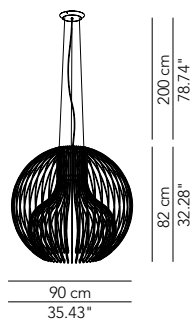

2.035

Accessory:

Coloured stripe in cotton fabric ø 90

OD

ICIEFS090C01

45

PRODUCTS: Icaro ball Outdoor
 DESIGN: Brian Rasmussen 2012

Pendant and floor lamp with structure in painted steel wire white and black matt.
 Light bulb enclosed in a hermetic IP64 glass diffuser.
 On demand, cover in removable washable fabric stripe available (see accessory in the price list).
 Metal parts are protected with anticorrosive primer and resistant polyester coating.