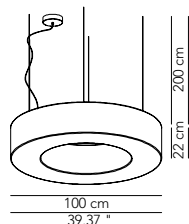

Pendant lamp - ø 100