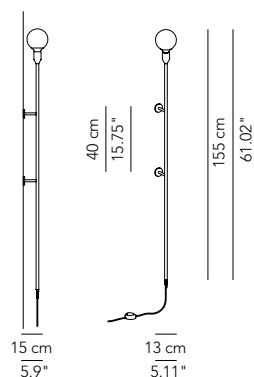

Wall lamp with or without lampshade. Lampshade in cotton fabric.
Metal structure painted in white or black (embossed finishing) and in Deluxe finishes: lime green, blue China, brick and matt gold.

Symbol index → • / present - / absent OD / On Demand

GECO

Wall lamp 155 - without lampshade

DESCRIPTION	LIGHT SOURCE	INDOOR					OUTDOOR				
			IP	CODE	€ EURO		IP	CODE	€ EURO		
Wall lamp white	1 x E27 42 W HES	•	OD IP20	GECEAP160G01	500						
Wall lamp black	1 x E27 42 W HES	•	OD IP20	GECEAP160G02	500						
Wall lamp brick	1 x E27 42 W HES	•	OD IP20	GECEAP160G03	590						
Wall lamp lime	1 x E27 42 W HES	•	OD IP20	GECEAP160G04	590						
Wall lamp blue China	1 x E27 42 W HES	•	OD IP20	GECEAP160G05	590						
Wall lamp matt gold	1 x E27 42 W HES	•	OD IP20	GECEAP160G06	590