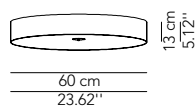

Pendant, wall/ ceiling lamp available in cotton, washable, velvet, lycra, pleated and pleated ribbon fabric (on demand, also available in wool and Remix Kvadrat fabric).
One side frosted plex finishing underneath.
On demand, the pendant lamp can have a top protective disk in plex, usable only with LED bulbs or modules, with surcharge as per price list.

Symbol index → • / present - / absent OD / On Demand

DISCOVOLANTE

Wall/ ceiling lamp - ø 60

13 cm
5.12"

DESCRIPTION	LIGHT SOURCE	INDOOR					OUTDOOR				
				IP	CODE	€ EURO			IP	CODE	€ EURO
1 light cotton NO DIM	1 led module 57 W - 8750 Lm - 2700 K	OD	OD	IP20	DISEAP060C11	1.260					
1 light washable NO DIM	1 led module 57 W - 8750 Lm - 2700 K	OD	OD	IP20	DISEAP060T11	1.315					
1 light velvet NO DIM	1 led module 57 W - 8750 Lm - 2700 K	OD	OD	IP20	DISEAP060O11	1.325					
1 light cotton+lycra NO DIM	1 led module 57 W - 8750 Lm - 2700 K	OD	OD	IP20	DISEAP060L11	1.360					
1 light pleated fabric NO DIM	1 led module 57 W - 8750 Lm - 2700 K	OD	OD	IP20	DISEAP060P11	1.405					
1 light pleated ribbon fabric NO DIM	1 led module 57 W - 8750 Lm - 2700 K	OD	OD	IP20	DISEAP060R11	1.430					
1 light cotton DIM TRIAC	1 led module 57 W - 8750 Lm - 2700 K	OD	OD	IP20	DISEAP060C09	1.350					
1 light washable DIM TRIAC	1 led module 57 W - 8750 Lm - 2700 K	OD	OD	IP20	DISEAP060T09	1.395					
1 light velvet DIM TRIAC	1 led module 57 W - 8750 Lm - 2700 K	OD	OD	IP20	DISEAP060O09	1.420					
1 light cotton+lycra DIM TRIAC	1 led module 57 W - 8750 Lm - 2700 K	OD	OD	IP20	DISEAP060L09	1.440					
1 light pleated fabric DIM TRIAC	1 led module 57 W - 8750 Lm - 2700 K	OD	OD	IP20	DISEAP060P09	1.490					
1 light pleated ribbon fabric DIM TRIAC	1 led module 57 W - 8750 Lm - 2700 K	OD	OD	IP20	DISEAP060R09	1.505					
1 light cotton DIM DALI-Push DIM	1 led module 57 W - 8750 Lm - 2700 K	OD	OD	IP20	DISEAP060C12	1.395					
1 light washable DIM DALI-Push DIM	1 led module 57 W - 8750 Lm - 2700 K	OD	OD	IP20	DISEAP060T12	1.445					
1 light velvet DIM DALI-Push DIM	1 led module 57 W - 8750 Lm - 2700 K	OD	OD	IP20	DISEAP060O12	1.455					
1 light cotton+lycra DIM DALI-Push DIM	1 led module 57 W - 8750 Lm - 2700 K	OD	OD	IP20	DISEAP060L12	1.490					
1 light pleated fabric DIM DALI-Push DIM	1 led module 57 W - 8750 Lm - 2700 K	OD	OD	IP20	DISEAP060P12	1.545					
1 light pleated ribbon fabric DIM DALI-Push DIM	1 led module 57 W - 8750 Lm - 2700 K	OD	OD	IP20	DISEAP060R12	1.560