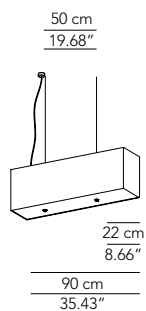

PRODUCTS: Rettangolo
DESIGN: Modoluca R&D 2005

Pendant and wall lamp available in cotton, pleated and pleated ribbon fabric (on demand, also available in wool fabric).
Opal plex finishing underneath (wall lamp excluded).

Symbol index → • / present - / absent OD / On Demand

RETTANGOLO

Pendant lamp - L 90

DESCRIPTION	LIGHT SOURCE	INDOOR					OUTDOOR				
				IP	CODE	€ EURO			IP	CODE	€ EURO
Cotton	3 x E27 42 W HES	OD	OD	IP20	RETESP090C01	1.075					
Pleated fabric	3 x E27 42 W HES	OD	OD	IP20	RETESP090P01	1.280					
Pleated ribbon fabric	3 x E27 42 W HES	OD	OD	IP20	RETESP090R01	1.350