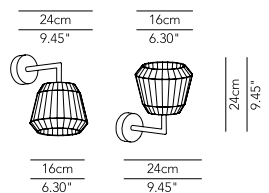

Wall lamp without switch

Pleated fabric	1 x E14 42 W HES	•	OD	IP20	LOTEAP016P01	435				
Pleated ribbon fabric	1 x E14 42 W HES	OD	OD	IP20	LOTEAP016R01	450