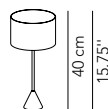

PRODUCTS: Lucilla Tonda
DESIGN: Paolo Grasselli 2018

Pendant, small table, console, table, reading, floor and wall lamp.
Metal structure in matt black and white painted or in brushed nickel finishing.
Lampshade in cotton, washable and wool fabric.

Symbol index → • / present - / absent OD / On Demand

LUCILLA TONDA

Small table lamp

19 cm
7.48"

DESCRIPTION	LIGHT SOURCE	INDOOR					OUTDOOR				
				IP	CODE	€ EURO			IP	CODE	€ EURO
Metal white cotton	1 x E14 42 W HES	OD	OD	IP20	LUTETP042C01	405					
Metal black cotton	1 x E14 42 W HES	OD	OD	IP20	LUTETP042C02	405					
Metal brushed nickel cotton	1 x E14 42 W HES	OD	OD	IP20	LUTETP042C03	435					
Metal white washable	1 x E14 42 W HES	OD	OD	IP20	LUTETP042T01	425					
Metal black washable	1 x E14 42 W HES	OD	OD	IP20	LUTETP042T02	425					
Metal brushed nickel washable	1 x E14 42 W HES	OD	OD	IP20	LUTETP042T03	455					
Metal white wool fabric	1 x E14 42 W HES	•	OD	IP20	LUTETP042E01	435					
Metal black wool fabric	1 x E14 42 W HES	•	OD	IP20	LUTETP042E02	435					
Metal brushed nickel Wool fabric	1 x E14 42 W HES	•	OD	IP20	LUTETP042E03	460