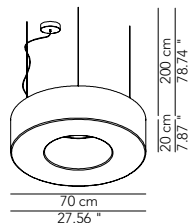

Pendant and wall/ ceiling lamp.
 White polyethylene diffuser.

Symbol index  → • / present - / absent OD / On Demand

ATOLLO

Pendant lamp - ø 70

DESCRIPTION	LIGHT SOURCE	INDOOR					OUTDOOR				
				IP	CODE	€ EURO			IP	CODE	€ EURO
With 1 steel cable	6 x E27 42 W HES	•	OD	IP31	ATIESO070D01	1.230					
With 3 steel cables	6 x E27 42 W HES	•	OD	IP31	ATIESO070D02	1.200					
With 1 steel cable NO DIM	1 led strip 40 W - 7000 Lm - 3000 K	•	-	IP31	ATIESO070D41	1.765					
With 3 steel cables NO DIM	1 led strip 40 W - 7000 Lm - 3000 K	•	-	IP31	ATIESO070D42	1.725					
With 1 steel cable DIM DALI-Push DIM	1 led strip 40 W - 7000 Lm - 3000 K	•	-	IP31	ATIESO070D43	2.035					
With 3 steel cables DIM DALI-Push DIM	1 led strip 40 W - 7000 Lm - 3000 K	•	-	IP31	ATIESO070D44	2.010					