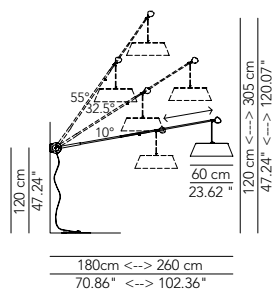

PRODUCTS: Sestante
DESIGN: Romano + Menegon 2018

Wall lamp with rotating telescope stem (105°) and adjustable in three different heights.
Floor lamp with rotating telescope stem (30°) and adjustable in three different heights.
Aluminium structure painted in white or black (embossed finishing), lime green and blue China.
Aluminium diffuser or lampshade available in cotton and washable fabric.

Symbol index → • / present - / absent OD / On Demand

SESTANTE

Wall lamp small - L 170
> 260

DESCRIPTION	LIGHT SOURCE	INDOOR					OUTDOOR				
			IP	CODE	€ EURO		IP	CODE	€ EURO		
Wall lamp white lampshade in cotton	1 x E27 70 W HES	OD	OD	IP20	SEIEAP170C01	1.550					
Wall lamp black lampshade in cotton	1 x E27 70 W HES	OD	OD	IP20	SEIEAP170C05	1.550					
Wall lamp lime lampshade in cotton	1 x E27 70 W HES	OD	OD	IP20	SEIEAP170C03	1.765					
Wall lamp blue China lampshade in cotton	1 x E27 70 W HES	OD	OD	IP20	SEIEAP170C06	1.765					
Wall lamp white lampshade in washable	1 x E27 70 W HES	OD	OD	IP20	SEIEAP170T01	1.725					
Wall lamp black lampshade in washable	1 x E27 70 W HES	OD	OD	IP20	SEIEAP170T05	1.725					
Wall lamp lime lampshade in washable	1 x E27 70 W HES	OD	OD	IP20	SEIEAP170T03	1.945					
Wall lamp blue China lampshade in washable	1 x E27 70 W HES	OD	OD	IP20	SEIEAP170T06	1.945					
Wall lamp white diffuser in aluminium DIM	1 led module 16,2 W - 2400 Lm - 3000 K	•	OD	IP20	SEIEAP170G02	1.965					
Wall lamp black diffuser in aluminium DIM	1 led module 16,2 W - 2400 Lm - 3000 K	•	OD	IP20	SEIEAP170G04	1.965					
Wall lamp lime diffuser in aluminium NO DIM	1 led module 16,2 W - 2400 Lm - 3000 K	•	OD	IP20	SEIEAP170G06	2.315					
Wall lamp blue China diffuser in aluminium NO DIM	1 led module 16,2 W - 2400 Lm - 3000 K	•	OD	IP20	SEIEAP170G08	2.315