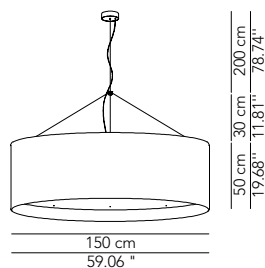

Cylindrical pendant lamp certified in acoustic comfort in velvet and wool fabric (on demand, also available in Remix Kvadrat fabric).
On demand, the pendant lamp can have a top protective disk in plex, usable only with LED bulbs or modules, with surcharge as per price list.

Symbol index → • / present - / absent OD / On Demand

CIRCUS

Pendant lamp - ø 150

DESCRIPTION	LIGHT SOURCE	INDOOR					OUTDOOR				
			IP	CODE	€ EURO		IP	CODE	€ EURO		
6 lights velvet	6 x E27 105 W HES	OD	OD	IP20	CISESP150002	4.845					
6 lights wool	6 x E27 105 W HES	OD	OD	IP20	CISESP150E02	4.845					
1 light velvet NO DIM	1 led module 88,2 W - 12380 Lm - 2700 K	OD	OD	IP20	CISESP150006	5.475					
1 light velvet DIM DALI-Push DIM	1 led module 88,2 W - 12380 Lm - 2700 K	OD	OD	IP20	CISESP150007	5.565					
1 light wool NO DIM	1 led module 88,2 W - 12380 Lm - 2700 K	OD	OD	IP20	CISESP150E06	5.475					
1 light wool DIM DALI-Push DIM	1 led module 88,2 W - 12380 Lm - 2700 K	OD	OD	IP20	CISESP150E07	5.565					

NOTE: on demand, LED modules are also available in 3000K and 4000K version, without surcharge.