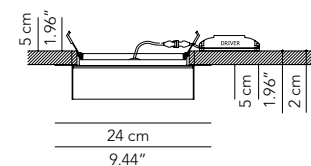

Recessed spotlight ø 15

Recessed spotlight ø 18

PRODUCTS: Icaro
 DESIGN: Brian Rasmussen 2011

Pendant lamp with structure in painted steel wire white and black matt or in natural finishing (with transparent coating).
 Light bulb at sight or covered by a removable cotton fabric stripe (see accessory in the price list).