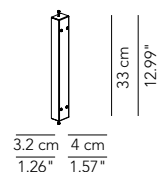

Floor lamp with cantilever arm (adjustable in two positions) and wall lamp (on the axis 160° rotating). Embossed white or black painted aluminium structure.
Lampshade available in cotton fabric in the same colour as the metal structure, in washable marble or sand wool fabric.
On demand, cotton, washable or wool fabric lampshade available in different colours with 3% surcharge.

Symbol index → • / present - / absent OD / On Demand

ANGELICA

DESCRIPTION	LIGHT SOURCE	INDOOR					OUTDOOR				
				IP	CODE	€ EURO			IP	CODE	€ EURO
Wall lamp L.200 white cotton white	1 x E27 70 W HES	OD	OD	IP20	ANGEAP200C01	1.085					
Wall lamp L.200 black cotton black	1 x E27 70 W HES	OD	OD	IP20	ANGEAP200C02	1.085					
Wall lamp L.200 white washable marble	1 x E27 70 W HES	OD	OD	IP20	ANGEAP200T01	1.145					
Wall lamp L.200 black washable marble	1 x E27 70 W HES	OD	OD	IP20	ANGEAP200T02	1.145					
Wall lamp L.200 white wool sand	1 x E27 70 W HES	•	OD	IP20	ANGEAP200E01	1.160					
Wall lamp L.200 black wool sand	1 x E27 70 W HES	•	OD	IP20	ANGEAP200E02	1.160					

Accessory - Wall lamp

Universal DIM switch HES (40/160W) + LED (4/100W)

DIMVAR0TA002

100

Accessory - Wall lamp

Fixing accessory for wall lamp - white

• OD IP20 DEJEAR000G01

135

Fixing accessory for wall lamp - black

• OD IP20 DEJEAR000G02

135