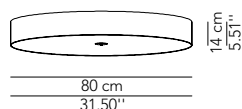

Pendant, wall/ ceiling lamp available in cotton, washable, velvet, lycra, pleated and pleated ribbon fabric (on demand, also available in wool and Remix Kvadrat fabric).
One side frosted plex finishing underneath.
On demand, the pendant lamp can have a top protective disk in plex, usable only with LED bulbs or modules, with surcharge as per price list.

Symbol index → • / present - / absent OD / On Demand

DISCOVOLANTE

Ceiling lamp - ø 80

DESCRIPTION	LIGHT SOURCE	INDOOR					OUTDOOR				
				IP	CODE	€ EURO			IP	CODE	€ EURO
1 light cotton NO DIM	1 led module 88,2 W - 12380 Lm - 2700 K	OD	OD	IP20	DISEPL080C13	1.775					
1 light washable NO DIM	1 led module 88,2 W - 12380 Lm - 2700 K	OD	OD	IP20	DISEPL080T13	1.830					
1 light velvet NO DIM	1 led module 88,2 W - 12380 Lm - 2700 K	OD	OD	IP20	DISEPL080O13	1.855					
1 light cotton+lycra NO DIM	1 led module 88,2 W - 12380 Lm - 2700 K	OD	OD	IP20	DISEPL080L13	1.885					
1 light pleated fabric NO DIM	1 led module 88,2 W - 12380 Lm - 2700 K	OD	OD	IP20	DISEPL080P13	2.015					
1 light pleated ribbon fabric NO DIM	1 led module 88,2 W - 12380 Lm - 2700 K	OD	OD	IP20	DISEPL080R13	2.040					
1 light cotton DIM DALI-Push DIM	1 led module 88,2 W - 12380 Lm - 2700 K	OD	OD	IP20	DISEPL080C15	1.855					
1 light washable DIM DALI-Push DIM	1 led module 88,2 W - 12380 Lm - 2700 K	OD	OD	IP20	DISEPL080T15	1.915					
1 light velvet DIM DALI-Push DIM	1 led module 88,2 W - 12380 Lm - 2700 K	OD	OD	IP20	DISEPL080O15	1.945					
1 light cotton+lycra DIM DALI-Push DIM	1 led module 88,2 W - 12380 Lm - 2700 K	OD	OD	IP20	DISEPL080L15	1.965					
1 light pleated fabric DIM DALI-Push DIM	1 led module 88,2 W - 12380 Lm - 2700 K	OD	OD	IP20	DISEPL080P15	2.100					
1 light pleated ribbon fabric DIM DALI-Push DIM	1 led module 88,2 W - 12380 Lm - 2700 K	OD	OD	IP20	DISEPL080R15	2.130