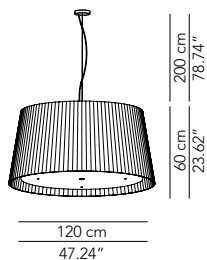

PRODUCTS: Milleluci
DESIGN: Modoluce R&D 2002

Pendant lamp with lampshade in cotton, wool, pleated and pleated ribbon fabric.
Opal plex finishing underneath.

Symbol index → • / present - / absent OD / On Demand

MILLELUCI

Pendant lamp - ø 120 x h 60

DESCRIPTION	LIGHT SOURCE	INDOOR					OUTDOOR				
				IP	CODE	€ EURO			IP	CODE	€ EURO
Pendant lamp cotton NO DIM	1 led module 88,2 W - 12380 Lm - 2700 K	OD	OD	IP20	MILESP120C11	3.165					
Pendant lamp cotton DIM DALI-Push DIM	1 led module 88,2 W - 12380 Lm - 2700 K	OD	OD	IP20	MILESP120C12	3.240					
Wool NO DIM	1 led module 88,2 W - 12380 Lm - 2700 K	OD	OD	IP20	MILESP120E11	3.730					
Wool DIM DALI-Push DIM	1 led module 88,2 W - 12380 Lm - 2700 K	OD	OD	IP20	MILESP120E12	3.800					
Pendant lamp pleated fabric NO DIM	1 led module 88,2 W - 12380 Lm - 2700 K	OD	OD	IP20	MILESP120P11	4.000					
Pendant lamp pleated fabric DIM DALI-Push DIM	1 led module 88,2 W - 12380 Lm - 2700 K	OD	OD	IP20	MILESP120P12	4.090					
Pendant lamp pleated ribbon fabric NO DIM	1 led module 88,2 W - 12380 Lm - 2700 K	OD	OD	IP20	MILESP120R11	4.100					
Pendant lamp pleated ribbon fabric DIM DALI-Push DIM	1 led module 88,2 W - 12380 Lm - 2700 K	OD	OD	IP20	MILESP120R12	4.190