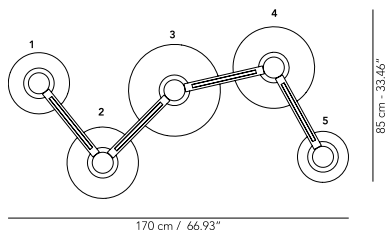

Composition type 2-A