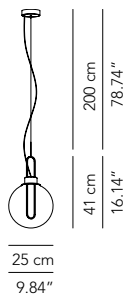

Single or in composition pendant lamp.
Painted matt white or black metal structure or in galvanic finishes: chrome, brass, copper.
Globe diffuser in smoked PMMA or transparent glass.

Symbol index → • / present - / absent OD / On Demand

ORB

Pendant lamp globe smoked PMMA - ø 25

DESCRIPTION	LIGHT SOURCE	INDOOR					OUTDOOR				
				IP	CODE	€ EURO			IP	CODE	€ EURO
Pendant lamp white NO DIM	1 led module 8,5 W - 1335 Lm - 3000 K	-	OD	IP20	ORBESO025M01	610					
Pendant lamp black NO DIM	1 led module 8,5 W - 1335 Lm - 3000 K	-	OD	IP20	ORBESO025M02	610					
Pendant lamp chrome NO DIM	1 led module 8,5 W - 1335 Lm - 3000 K	-	OD	IP20	ORBESO025M03	715					
Pendant lamp copper NO DIM	1 led module 8,5 W - 1335 Lm - 3000 K	-	OD	IP20	ORBESO025M04	715					
Pendant lamp brass NO DIM	1 led module 8,5 W - 1335 Lm - 3000 K	-	OD	IP20	ORBESO025M05	715					
Pendant lamp white DIM TRIAC	1 led module 8,5 W - 1335 Lm - 3000 K	-	OD	IP20	ORBESO025M06	705					
Pendant lamp black DIM TRIAC	1 led module 8,5 W - 1335 Lm - 3000 K	-	OD	IP20	ORBESO025M07	705					
Pendant lamp chrome DIM TRIAC	1 led module 8,5 W - 1335 Lm - 3000 K	-	OD	IP20	ORBESO025M08	815					
Pendant lamp copper DIM TRIAC	1 led module 8,5 W - 1335 Lm - 3000 K	-	OD	IP20	ORBESO025M09	815					
Pendant lamp brass DIM TRIAC	1 led module 8,5 W - 1335 Lm - 3000 K	-	OD	IP20	ORBESO025M10	815					
Pendant lamp white DIM DALI-Push DIM	1 led module 8,5 W - 1335 Lm - 3000 K	-	OD	IP20	ORBESO025M11	770					
Pendant lamp black DIM DALI-Push DIM	1 led module 8,5 W - 1335 Lm - 3000 K	-	OD	IP20	ORBESO025M12	770					
Pendant lamp chrome DIM DALI-Push DIM	1 led module 8,5 W - 1335 Lm - 3000 K	-	OD	IP20	ORBESO025M13	880					
Pendant lamp copper DIM DALI-Push DIM	1 led module 8,5 W - 1335 Lm - 3000 K	-	OD	IP20	ORBESO025M14	880					
Pendant lamp brass DIM DALI-Push DIM	1 led module 8,5 W - 1335 Lm - 3000 K	-	OD	IP20	ORBESO025M15	880