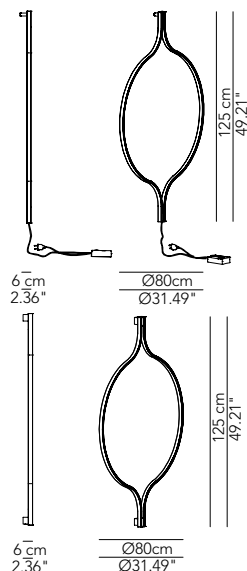

Pendant lamp, wall lamp and floor lamp.
White, lead grey or matt gold painted metal structure.
Diffused light.

Symbol index → • / present - / absent OD / On Demand

GALILEO

Wall lamp - D. 80 x L.125

DESCRIPTION	LIGHT SOURCE	INDOOR				OUTDOOR			
			IP	CODE	€ EURO		IP	CODE	€ EURO
Wall lamp white or lead grey DIM Plug	1 led module 29W - 3670 Lm - 3000 K	•	OD IP20	GALEAP080G01	1.605				
Wall lamp matt gold DIM Plug	1 led module 29W - 3670 Lm - 3000 K	•	OD IP20	GALEAP080G02	2.170				
Wall lamp white or lead grey NO DIM Remote	1 led module 44W - 5500 Lm - 3000 K	•	OD IP20	GALEAP080G03	1.605				
Wall lamp matt gold NO DIM Remote	1 led module 44W - 5500 Lm - 3000 K	•	OD IP20	GALEAP080G04	2.170				
Wall lamp matt gold DIM TRIAC Remote	1 led module 44W - 5500 Lm - 3000 K	•	OD IP20	GALEAP080G05	1.685				
Wall lamp matt gold DIM TRIAC Remote	1 led module 44W - 5500 Lm - 3000 K	•	OD IP20	GALEAP080G06	2.250				
Wall lamp white or lead grey DIM DALI-Push DIM Remote	1 led module 44W - 5500 Lm - 3000 K	•	OD IP20	GALEAP080G07	1.685				
Wall lamp matt gold DIM DALI-Push DIM Remote	1 led module 44W - 5500 Lm - 3000 K	•	OD IP20	GALEAP080G08	2.250