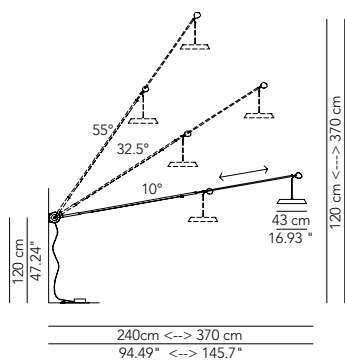

PRODUCTS: Sestante
DESIGN: Romano + Menegon 2018

Wall lamp with rotating telescope stem (105°) and adjustable in three different heights.
Floor lamp with rotating telescope stem (30°) and adjustable in three different heights.
Aluminium structure painted in white or black (embossed finishing), lime green and blue China.
Aluminium diffuser or lampshade available in cotton and washable fabric.

Symbol index → • / present - / absent OD / On Demand

SESTANTE

Wall lamp - L 250 > 380

DESCRIPTION	LIGHT SOURCE	INDOOR					OUTDOOR				
				IP	CODE	€ EURO			IP	CODE	€ EURO
Wall lamp white lampshade in cotton	1 x E27 70 W HES	OD	OD	IP20	SEIEAP220C01	1.615					
Wall lamp black lampshade in cotton	1 x E27 70 W HES	OD	OD	IP20	SEIEAP220C05	1.615					
Wall lamp lime lampshade in cotton	1 x E27 70 W HES	OD	OD	IP20	SEIEAP220C03	1.900					
Wall lamp blue China lampshade in cotton	1 x E27 70 W HES	OD	OD	IP20	SEIEAP220C06	1.900					
Wall lamp white lampshade in washable	1 x E27 70 W HES	OD	OD	IP20	SEIEAP220T01	1.795					
Wall lamp black lampshade in washable	1 x E27 70 W HES	OD	OD	IP20	SEIEAP220T05	1.795					
Wall lamp lime lampshade in washable	1 x E27 70 W HES	OD	OD	IP20	SEIEAP220T03	2.080					
Wall lamp blue China lampshade in washable	1 x E27 70 W HES	OD	OD	IP20	SEIEAP220T06	2.080					
Wall lamp white diffuser in aluminium	1 led module 16,2 W - 2400 Lm - 3000 K	•	OD	IP20	SEIEAP220G02	2.035					
Wall lamp black diffuser in aluminium	1 led module 16,2 W - 2400 Lm - 3000 K	•	OD	IP20	SEIEAP220G04	2.035					
Wall lamp lime diffuser in aluminium	1 led module 16,2 W - NO DIM	•	OD	IP20	SEIEAP220G06	2.425					
Wall lamp blue China diffuser in aluminium NO DIM	1 led module 16,2 W - 2400 Lm - 3000 K	•	OD	IP20	SEIEAP220G08	2.425