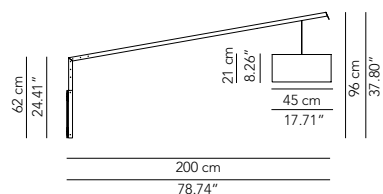

Floor lamp with cantilever arm (adjustable in two positions) and wall lamp (on the axis 160° rotating). Embossed white or black painted aluminium structure.
Lampshade available in cotton fabric in the same colour as the metal structure, in washable marble or sand wool fabric.
On demand, cotton, washable or wool fabric lampshade available in different colours with 3% surcharge.

Symbol index → • / present - / absent OD / On Demand

ANGELICA

DESCRIPTION	LIGHT SOURCE	INDOOR					OUTDOOR				
				IP	CODE	€ EURO			IP	CODE	€ EURO
Wall lamp L.200 white cotton white	1 x E27 70 W HES	OD	OD	IP20	ANGEAP200C01	1.085					
Wall lamp L.200 black cotton black	1 x E27 70 W HES	OD	OD	IP20	ANGEAP200C02	1.085					
Wall lamp L.200 white washable marble	1 x E27 70 W HES	OD	OD	IP20	ANGEAP200T01	1.145					
Wall lamp L.200 black washable marble	1 x E27 70 W HES	OD	OD	IP20	ANGEAP200T02	1.145					
Wall lamp L.200 white wool sand	1 x E27 70 W HES	•	OD	IP20	ANGEAP200E01	1.160					
Wall lamp L.200 black wool sand	1 x E27 70 W HES	•	OD	IP20	ANGEAP200E02	1.160					

Accessory - Wall lamp

Universal DIM switch HES (40/160W) + LED (4/100W)

DIMVAR0TA002

100

Accessory - Wall lamp

Fixing accessory for wall lamp - white

• OD IP20 DEJEAR000G01

135

Fixing accessory for wall lamp - black

• OD IP20 DEJEAR000G02

135