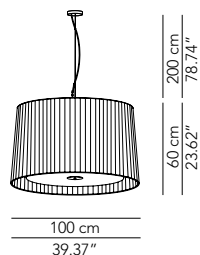

Pendant lamp with lampshade in cotton, wool, pleated and pleated ribbon fabric.
Opal plex finishing underneath.

Symbol index → • / present - / absent OD / On Demand

MILLELUCI

Pendant lamp - ø 100 x h 60

DESCRIPTION	LIGHT SOURCE	INDOOR					OUTDOOR				
				IP	CODE	€ EURO			IP	CODE	€ EURO
Pendant lamp - ø 100 x h 60	Cotton	4 x E27 70 W HES	OD	OD	IP20	MILESP060C01	1.650				
Pendant lamp wool		4 x E27 70 W HES	OD	OD	IP20	MILESP060E01	2.065				
Pendant lamp pleated fabric		4 x E27 70 W HES	OD	OD	IP20	MILESP060P01	2.455				
Pendant lamp pleated ribbon fabric		4 x E27 70 W HES	OD	OD	IP20	MILESP060R01	2.530				
Pendant lamp cotton NO DIM		1 led module 23 W - 3628 Lm - 2700 K	OD	OD	IP20	MILESP060C08	1.735				
Pendant lamp cotton DIM TRIAC		1 led module 23 W - 3628 Lm - 2700 K	OD	OD	IP20	MILESP060C09	1.850				
Pendant lamp cotton DIM DALI-Push DIM		1 led module 23 W - 3628 Lm - 2700 K	OD	OD	IP20	MILESP060C10	1.850				
Pendant lamp wool NO DIM		1 led module 23 W - 3628 Lm - 2700 K	OD	OD	IP20	MILESP060E08	2.155				
Pendant lamp wool DIM TRIAC		1 led module 23 W - 3628 Lm - 2700 K	OD	OD	IP20	MILESP060E09	2.270				
Pendant lamp wool DIM DALI-Push DIM		1 led module 23 W - 3628 Lm - 2700 K	OD	OD	IP20	MILESP060E10	2.270				
Pendant lamp pleated fabric NO DIM		1 led module 23 W - 3628 Lm - 2700 K	OD	OD	IP20	MILESP060P08	2.545				
Pendant lamp pleated fabric DIM TRIAC		1 led module 23 W - 3628 Lm - 2700 K	OD	OD	IP20	MILESP060P09	2.660				
Pendant lamp pleated fabric DIM DALI-Push DIM		1 led module 23 W - 3628 Lm - 2700 K	OD	OD	IP20	MILESP060P10	2.660				
Pendant lamp pleated ribbon fabric NO DIM		1 led module 23 W - 3628 Lm - 2700 K	OD	OD	IP20	MILESP060R08	2.630				
Pendant lamp pleated ribbon fabric DIM TRIAC		1 led module 23 W - 3628 Lm - 2700 K	OD	OD	IP20	MILESP060R09	2.720				
Pendant lamp pleated ribbon fabric DIM DALI-Push DIM		1 led module 23 W - 3628 Lm - 2700 K	OD	OD	IP20	MILESP060R10	2.720