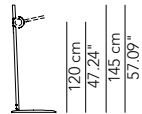

Wall lamp with rotating telescope stem (105°) and adjustable in three different heights.
Floor lamp with rotating telescope stem (30°) and adjustable in three different heights.
Aluminium structure painted in white or black (embossed finishing), lime green and blue China.
Aluminium diffuser or lampshade available in cotton and washable fabric.

Symbol index → • / present - / absent OD / On Demand

SESTANTE

Accessory to compose the floor lamp