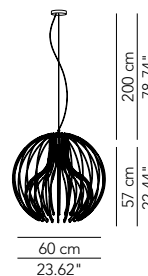

Pendant lamp - ø 60

DESCRIPTION: Pendant lamp
LIGHT SOURCE: 1 x E27 42 W HES

• OD IP20 IBIESO060G01 1.315

Accessory:

Coloured stripe in cotton fabric ø 50/60/75

OD ICIEFS050C01 35