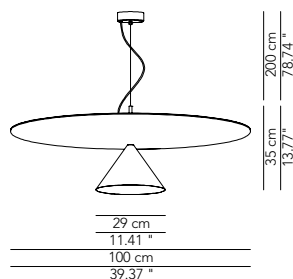

Pendant and ceiling lamp with double light emission in matt white or black painted metal.
Upper disc available in wool fabric with acoustic comfort features.
Conical metal diffuser or globe in opal PMMA soft touch finish.
On demand, globe available in polycarbonate, in accordance with the CL1 (650°) fire normative, with surcharge.

Symbol index → • / present - / absent OD / On Demand

PEGGY

Pendant lamp - D. 100

DESCRIPTION	LIGHT SOURCE	INDOOR					OUTDOOR				
			IP	CODE	€ EURO		IP	CODE	€ EURO		
Metal disk white or black		•	OD IP20	PEGEDD100G01	460						
Wool disk fabric		•	OD IP20	PEGEDD100E01	1.025						
Kit cone white or black	1xE27 42W HES + 3xR7S 105W	•	OD IP20	PEGESO100G01	845						
Kit cone Deluxe	1xE27 42W HES + 3xR7S 105W	•	OD IP20	PEGESO100G11	940						
Kit cone white or black NO DIM	2 led module 15W + 16W - 4796 Lm - 2700 K	•	OD IP20	PEGESO100G02	1.340						
Kit cone Deluxe NO DIM	2 led module 15W + 16W - 4796 Lm - 2700 K	•	OD IP20	PEGESO100G12	1.435						
Kit cone white or black DIM DALI Push-DIM	2 led module 15W + 16W - 4796 Lm - 2700 K	•	OD IP20	PEGESO100G03	1.430						
Kit cone Deluxe DIM DALI Push-DIM	2 led module 15W + 16W - 4796 Lm - 2700 K	•	OD IP20	PEGESO100G13	1.525