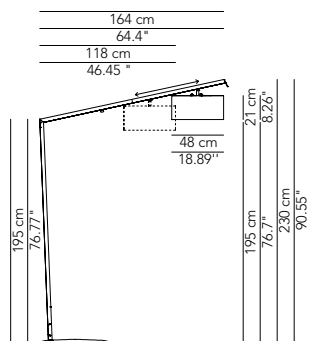

Floor lamp

Floor lamp white washable marble	1 x E27 42 W HES	OD OD IP44/55	AGOEPT230C01	2.110
Floor lamp black washable marble	1 x E27 42 W HES	OD OD IP44/55	AGOEPT230C02	2.110