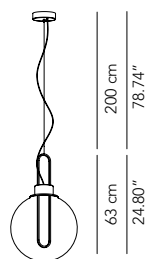

PRODUCTS: Orb
DESIGN: Büro Famos 2015

Single or in composition pendant lamp.
Painted matt white or black metal structure or in galvanic finishes: chrome, brass, copper.
Globe diffuser in smoked PMMA or transparent glass.

Symbol index → • / present - / absent OD / On Demand

ORB

Pendant lamp globe smoked
PMMA - ø 40

DESCRIPTION	LIGHT SOURCE	INDOOR					OUTDOOR				
			IP	CODE	€ EURO		IP	CODE	€ EURO		
Pendant lamp white NO DIM	1 led module 16,2 W - 2400 Lm - 3000 K	-	OD	IP20	ORBESO040M01	920					
Pendant lamp black NO DIM	1 led module 16,2 W - 2400 Lm - 3000 K	-	OD	IP20	ORBESO040M02	920					
Pendant lamp chrome NO DIM	1 led module 16,2 W - 2400 Lm - 3000 K	-	OD	IP20	ORBESO040M03	1.195					
Pendant lamp copper NO DIM	1 led module 16,2 W - 2400 Lm - 3000 K	-	OD	IP20	ORBESO040M04	1.195					
Pendant lamp brass NO DIM	1 led module 16,2 W - 2400 Lm - 3000 K	-	OD	IP20	ORBESO040M05	1.195					
Pendant lamp white DIM TRIAC	1 led module 16,2 W - 2400 Lm - 3000 K	-	OD	IP20	ORBESO040M06	980					
Pendant lamp black DIM TRIAC	1 led module 16,2 W - 2400 Lm - 3000 K	-	OD	IP20	ORBESO040M07	980					
Pendant lamp chrome DIM TRIAC	1 led module 16,2 W - 2400 Lm - 3000 K	-	OD	IP20	ORBESO040M08	1.260					
Pendant lamp copper DIM TRIAC	1 led module 16,2 W - 2400 Lm - 3000 K	-	OD	IP20	ORBESO040M09	1.260					
Pendant lamp brass DIM TRIAC	1 led module 16,2 W - 2400 Lm - 3000 K	-	OD	IP20	ORBESO040M10	1.260					
Pendant lamp white DIM DALI-Push DIM	1 led module 16,2 W - 2400 Lm - 3000 K	-	OD	IP20	ORBESO040M11	1.020					
Pendant lamp black DIM DALI-Push DIM	1 led module 16,2 W - 2400 Lm - 3000 K	-	OD	IP20	ORBESO040M12	1.020					
Pendant lamp chrome DIM DALI-Push DIM	1 led module 16,2 W - 2400 Lm - 3000 K	-	OD	IP20	ORBESO040M13	1.300					
Pendant lamp copper DIM DALI-Push DIM	1 led module 16,2 W - 2400 Lm - 3000 K	-	OD	IP20	ORBESO040M14	1.300					
Pendant lamp brass DIM DALI-Push DIM	1 led module 16,2 W - 2400 Lm - 3000 K	-	OD	IP20	ORBESO040M15	1.300