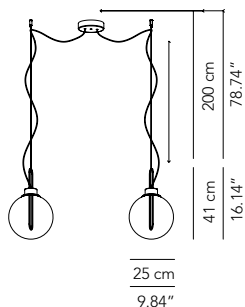

PRODUCTS: Orb
DESIGN: Büro Famos 2015

Single or in composition pendant lamp.
Painted matt white or black metal structure or in galvanic finishes: chrome, brass, copper.
Globe diffuser in smoked PMMA or transparent glass.

Symbol index → • / present - / absent OD / On Demand

ORB

Composition 2 globes smoked PMMA - ø 25 - ceiling rose in the same colour as structure

DESCRIPTION	LIGHT SOURCE	INDOOR					OUTDOOR				
			IP	CODE	€ EURO		IP	CODE	€ EURO		
Composition white NO DIM	2 led module 8,5 W - 2x1335 Lm - 3000 K	-	OD IP20	ORBES002M01	1.235						
Composition black NO DIM	2 led module 8,5 W - 2x1335 Lm - 3000 K	-	OD IP20	ORBES002M02	1.235						
Composition chrome NO DIM	2 led module 8,5 W - 2x1335 Lm - 3000 K	-	OD IP20	ORBES002M03	1.405						
Composition copper NO DIM	2 led module 8,5 W - 2x1335 Lm - 3000 K	-	OD IP20	ORBES002M04	1.405						
Composition brass NO DIM	2 led module 8,5 W - 2x1335 Lm - 3000 K	-	OD IP20	ORBES002M05	1.405						
Composition white DIM TRIAC	2 led module 8,5 W - 2x1335 Lm - 3000 K	-	OD IP20	ORBES002M06	1.305						
Composition black DIM TRIAC	2 led module 8,5 W - 2x1335 Lm - 3000 K	-	OD IP20	ORBES002M07	1.305						
Composition chrome DIM TRIAC	2 led module 8,5 W - 2x1335 Lm - 3000 K	-	OD IP20	ORBES002M08	1.480						
Composition copper DIM TRIAC	2 led module 8,5 W - 2x1335 Lm - 3000 K	-	OD IP20	ORBES002M09	1.480						
Composition brass DIM TRIAC	2 led module 8,5 W - 2x1335 Lm - 3000 K	-	OD IP20	ORBES002M10	1.480						
Composition white DIM DALI-Push DIM	2 led module 8,5 W - 2x1335 Lm - 3000 K	-	OD IP20	ORBES002M11	1.365						
Composition black DIM DALI-Push DIM	2 led module 8,5 W - 2x1335 Lm - 3000 K	-	OD IP20	ORBES002M12	1.365						
Composition chrome DIM DALI-Push DIM	2 led module 8,5 W - 2x1335 Lm - 3000 K	-	OD IP20	ORBES002M13	1.535						
Composition copper DIM DALI-Push DIM	2 led module 8,5 W - 2x1335 Lm - 3000 K	-	OD IP20	ORBES002M14	1.535						
Composition brass DIM DALI-Push DIM	2 led module 8,5 W - 2x1335 Lm - 3000 K	-	OD IP20	ORBES002M15	1.535