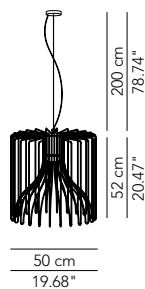

PRODUCTS: Icaro Outdoor
DESIGN: Brian Rasmussen 2011

Pendant and floor lamp with structure in painted steel wire white and black matt.
Light bulb enclosed in a hermetic IP64 glass diffuser.
On demand, cover in removable washable fabric stripe available (see accessory in the price list).
Metal parts are protected with anticorrosive primer and resistant polyester coating.

Symbol index → • / present - / absent OD / On Demand

ICARO OUTDOOR

DESCRIPTION	LIGHT SOURCE	INDOOR			OUTDOOR		
		IP	CODE	€ EURO	IP	CODE	€ EURO
Pendant lamp - ø 50	Pendant lamp	1 x E27 42 W HES			• - IP44/64	ICOESO050G01	1.085