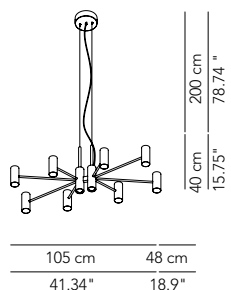

Pendant lamp - L. 100

Pendant lamp white or black	18 x GU10 28 W HES	• OD IP20	CHLESO100G11	2.520			
Pendant lamp Deluxe	18 x GU10 28 W HES	• OD IP20	CHLESO100G12	2.750			
Pendant lamp white or black with gold rod	18 x GU10 28 W HES	• OD IP20	CHLESO100G31	2.580			
Pendant lamp Deluxe with gold rod	18 x GU10 28 W HES	• OD IP20	CHLESO100G32	2.810			
Accessory:							
Kit 18 light bulbs GU10 LED (NO DIM)			LMPLEDGU10KIT18	305			
Kit 18 light bulbs GU10 LED (DIM)			LMPLEDGU10KIT19	395