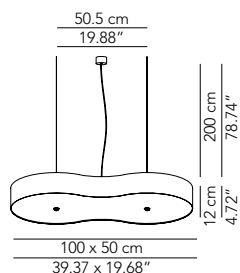

Pendant, ceiling lamp available in cotton, washable, wool, pleated and pleated ribbon fabric (on demand, also available in Remix Kvadrat fabric).
One side frosted plex finishing underneath.

Symbol index → • / present - / absent OD / On Demand

OTTOVOLANTE

Pendant lamp - L 100

DESCRIPTION	LIGHT SOURCE	INDOOR					OUTDOOR				
				IP	CODE	€ EURO			IP	CODE	€ EURO
Cotton	6 x E27 42 W HES	OD	OD	IP20	OTTESP100C05	1.260					
Washable	6 x E27 42 W HES	OD	OD	IP20	OTTESP100T05	1.360					
Wool	6 x E27 42 W HES	OD	OD	IP20	OTTESP100E05	1.375					
Pleated fabric	6 x E27 42 W HES	OD	OD	IP20	OTTESP100P05	1.465					
Pleated ribbon fabric	6 x E27 42 W HES	OD	OD	IP20	OTTESP100R05	1.505					
Cotton NO DIM	2 led module 18,7 W - 6000 Lm - 2700 K	OD	OD	IP20	OTTESP100C06	1.435					
Washable NO DIM	2 led module 18,7 W - 6000 Lm - 2700 K	OD	OD	IP20	OTTESP100T06	1.525					
Wool NO DIM	2 led module 18,7 W - 6000 Lm - 2700 K	OD	OD	IP20	OTTESP100E06	1.550					
Pleated fabric NO DIM	2 led module 18,7 W - 6000 Lm - 2700 K	OD	OD	IP20	OTTESP100P06	1.640					
Pleated ribbon fabric NO DIM	2 led module 18,7 W - 6000 Lm - 2700 K	OD	OD	IP20	OTTESP100R06	1.680					
Cotton DIM TRIAC	2 led module 18,7 W - 6000 Lm - 2700 K	OD	OD	IP20	OTTESP100C07	1.480					
Washable DIM TRIAC	2 led module 18,7 W - 6000 Lm - 2700 K	OD	OD	IP20	OTTESP100T07	1.565					
Wool DIM TRIAC	2 led module 18,7 W - 6000 Lm - 2700 K	OD	OD	IP20	OTTESP100E07	1.580					
Pleated fabric DIM TRIAC	2 led module 18,7 W - 6000 Lm - 2700 K	OD	OD	IP20	OTTESP100P07	1.680					
Pleated ribbon fabric DIM TRIAC	2 led module 18,7 W - 6000 Lm - 2700 K	OD	OD	IP20	OTTESP100R07	1.720					
Cotton DIM DALI-Push DIM	2 led module 18,7 W - 6000 Lm - 2700 K	OD	OD	IP20	OTTESP100C08	1.570					
Washable DIM DALI-Push DIM	2 led module 18,7 W - 6000 Lm - 2700 K	OD	OD	IP20	OTTESP100T08	1.665					
Wool DIM DALI-Push DIM	2 led module 18,7 W - 6000 Lm - 2700 K	OD	OD	IP20	OTTESP100E08	1.685					
Pleated fabric DIM DALI-Push DIM	2 led module 18,7 W - 6000 Lm - 2700 K	OD	OD	IP20	OTTESP100P08	1.780					
Pleated ribbon fabric DIM DALI-Push DIM	2 led module 18,7 W - 6000 Lm - 2700 K	OD	OD	IP20	OTTESP100R08	1.820