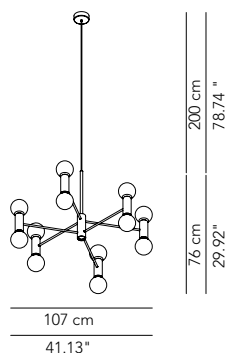

Large pendant and ceiling lamp with arms.
Wall lamp with one or two arms.
Metal structure painted in white or black (embossed finishing) and in Deluxe finishing matt gold.

Symbol index → • / present - / absent OD / On Demand

CHANDELIER

Pendant lamp - ø 100

DESCRIPTION	LIGHT SOURCE	INDOOR				OUTDOOR			
			IP	CODE	€ EURO		IP	CODE	€ EURO
Pendant lamp white or black	12xE27 42W HES + 1xGU10 28W HES	•	OD IP20	CHAESO100G01	1.920				
Pendant lamp Deluxe	12xE27 42W HES + 1xGU10 28W HES	•	OD IP20	CHAESO100G02	2.135				
Pendant lamp white or black with gold rod	12xE27 42W HES + 1xGU10 28W HES	•	OD IP20	CHAESO100G21	1.965				
Pendant lamp Deluxe with gold rod	12xE27 42W HES + 1xGU10 28W HES	•	OD IP20	CHAESO100G22	2.180				
Accessory:									
Kit light bulbs: 12 x E27 Globe 125 LED 8W 2200K (NO DIM) + 1 x GU10 LED (NO DIM)				LMPLEDE27KIT011	460				
Kit light bulbs: 12 x E27 Globe 125 LED 7,5W 2200K (DIM) + 1 x GU10 LED (DIM)				LMPLEDE27KIT012	690