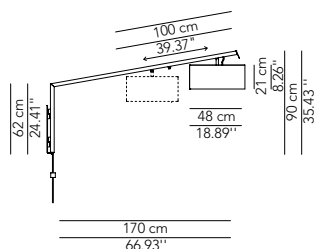

Floor lamp with cantilever arm and wall lamp (on the axis 160° rotating). Embossed white or black painted aluminium structure.
Metal parts are protected with electrolytic galvanizing treatment and resistant polyester coating. Lampshade in washable marble fabric.
On demand, washable fabric lampshade available in different colours with 3% surcharge.

Symbol index → • / present - / absent OD / On Demand

ANGELICA OUTDOOR

Wall lamp - L 170

DESCRIPTION	LIGHT SOURCE
Wall lamp L.170 white washable marble	1 x E27 42 W HES
Wall lamp L.170 black washable marble	1 x E27 42 W HES

INDOOR			OUTDOOR		
IP	CODE	€ EURO	IP	CODE	€ EURO
• - IP44/55	AGOEAP170T01	1.765	• - IP44/55	AGOEAP170T01	1.765
• - IP44/55	AGOEAP170T02	1.765	• - IP44/55	AGOEAP170T02	1.765

Accessory - Wall lamp

Fixing accessory for wall lamp - white	• - IP55	DEOEAR000G01	165
Fixing accessory for wall lamp - black	• - IP55	DEOEAR000G02	165