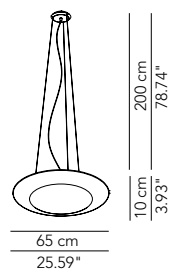

Pendant, wall/ ceiling lamp with diffuser in removable and washable lycra.
Fire retardant lycra fabric, in accordance with the CL1 (650°) fire normative.

Symbol index → • / present - / absent OD / On Demand

RING TONDA

Pendant lamp - D. 65

DESCRIPTION	LIGHT SOURCE	INDOOR				OUTDOOR			
		IP	CODE	€ EURO	IP	CODE	€ EURO		
1 light lycra NO DIM	1 led module 23 W - 3628 Lm - 2700 K	• OD IP20	RITESO065L04	1.385					
1 light lycra DIM TRIAC	1 led module 23 W - 3628 Lm - 2700 K	• OD IP20	RITESO065L05	1.485					
1 light lycra DIM DALI-Push DIM	1 led module 23 W - 3628 Lm - 2700 K	• OD IP20	RITESO065L06	1.600					
Lycra cover only		•	RITERR065L01	250