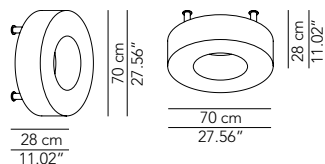

PRODUCTS: Atollo
DESIGN: Paolo Grasselli 2009

Pendant and wall/ ceiling lamp.
White polyethylene diffuser.

Symbol index → • / present - / absent OD / On Demand

ATOLLO

Wall/ ceiling lamp - ø 70

DESCRIPTION	LIGHT SOURCE	INDOOR				OUTDOOR			
			IP	CODE	€ EURO		IP	CODE	€ EURO
Wall/ ceiling lamp	6 x E27 28 W HES	•	OD IP31	ATIEAP070D01	1.405				
Wall/ ceiling lamp NO DIM	1 led strip 40 W - 7000 Lm - 3000 K	•	- IP31	ATIEAP070D41	1.920				
Wall/ ceiling lamp DIM DALI-Push DIM	1 led strip 40 W - 7000 Lm - 3000 K	•	- IP31	ATIEAP070D42	2.180