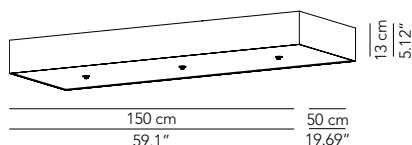

Pendant and ceiling lamp available in cotton, pleated and pleated ribbon fabric (on demand, also available in wool fabric).
One side frosted plex finishing underneath.

Symbol index → • / present - / absent OD / On Demand

RETTANGOLO SLIM

Ceiling lamp - 150 x 50

DESCRIPTION	LIGHT SOURCE	INDOOR					OUTDOOR				
				IP	CODE	€ EURO			IP	CODE	€ EURO
Cotton	8 x E27 42 W HES	OD	OD	IP20	RESEPL150C01	1.710					
Pleated fabric	8 x E27 42 W HES	OD	OD	IP20	RESEPL150P01	2.235					
Pleated ribbon fabric	8 x E27 42 W HES	OD	OD	IP20	RESEPL150R01	2.275					
Cotton NO DIM	3 led module 18,7 W - 9000 Lm - 2700 K	OD	OD	IP20	RESEPL150C05	1.840					
Cotton DIM TRIAC	3 led module 18,7 W - 9000 Lm - 2700 K	OD	OD	IP20	RESEPL150C06	1.900					
Cotton DIM DALI-Push DIM	3 led module 18,7 W - 9000 Lm - 2700 K	OD	OD	IP20	RESEPL150C07	2.055					
Pleated fabric NO DIM	3 led module 18,7 W - 9000 Lm - 2700 K	OD	OD	IP20	RESEPL150P05	2.370					
Pleated fabric DIM TRIAC	3 led module 18,7 W - 9000 Lm - 2700 K	OD	OD	IP20	RESEPL150P06	2.415					
Pleated fabric DIM DALI-Push DIM	3 led module 18,7 W - 9000 Lm - 2700 K	OD	OD	IP20	RESEPL150P07	2.560					
Pleated ribbon fabric NO DIM	3 led module 18,7 W - 9000 Lm - 2700 K	OD	OD	IP20	RESEPL150R05	2.405					
Pleated ribbon fabric DIM TRIAC	3 led module 18,7 W - 9000 Lm - 2700 K	OD	OD	IP20	RESEPL150R06	2.455					
Pleated ribbon fabric DIM DALI-Push DIM	3 led module 18,7 W - 9000 Lm - 2700 K	OD	OD	IP20	RESEPL150R07	2.665					

NOTE: on demand, LED modules are also available in 3000K and 4000K version, without surcharge.