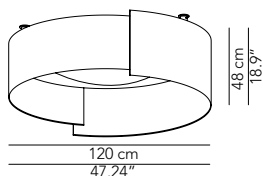

Large pendant or ceiling lamp certified in acoustic comfort. Semicircular elements covered by tailor, wool, soft textile or Remix Kvadrat fabric.
Removable and easy care fabric cover.
Bottom cap in thermoformed opal PMMA with soft touch finishing.

Symbol index → • / present - / absent OD / On Demand

ALCO

Ceiling lamp - ø 120

DESCRIPTION	LIGHT SOURCE	INDOOR					OUTDOOR				
				IP	CODE	€ EURO			IP	CODE	€ EURO
Tailor fabric NO DIM	1 led module 57 W - 8750 Lm - 2700 K	OD	OD	IP20	ALCEPL120F06	4.395					
Tailor fabric DIM TRIAC	1 led module 57 W - 8750 Lm - 2700 K	OD	OD	IP20	ALCEPL120F07	4.485					
Tailor fabric DIM DALI - Push DIM	1 led module 57 W - 8750 Lm - 2700 K	OD	OD	IP20	ALCEPL120F08	4.520					
Wool fabric NO DIM	1 led module 57 W - 8750 Lm - 2700 K	OD	OD	IP20	ALCEPL120E06	4.535					
Wool fabric DIM TRIAC	1 led module 57 W - 8750 Lm - 2700 K	OD	OD	IP20	ALCEPL120E07	4.620					
Wool fabric DIM DALI - Push DIM	1 led module 57 W - 8750 Lm - 2700 K	OD	OD	IP20	ALCEPL120E08	4.680					
Soft textile NO DIM	1 led module 57 W - 8750 Lm - 2700 K	OD	OD	IP20	ALCEPL120L06	5.045					
Soft textile DIM TRIAC	1 led module 57 W - 8750 Lm - 2700 K	OD	OD	IP20	ALCEPL120L07	5.125					
Soft textile DIM DALI - Push DIM	1 led module 57 W - 8750 Lm - 2700 K	OD	OD	IP20	ALCEPL120L08	5.175					
Kvadrat fabric NO DIM	1 led module 57 W - 8750 Lm - 2700 K	OD	OD	IP20	ALCEPL120I06	5.290					
Kvadrat fabric DIM TRIAC	1 led module 57 W - 8750 Lm - 2700 K	OD	OD	IP20	ALCEPL120I07	5.360					
Kvadrat fabric DIM DALI-Push DIM	1 led module 57 W - 8750 Lm - 2700 K	OD	OD	IP20	ALCEPL120I08	5.410					

NOTE: on demand, LED modules are also available in 3000K and 4000K version, without surcharge.