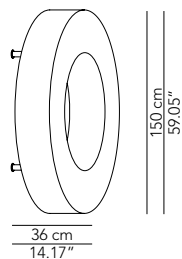

Wall/ ceiling lamp	12 x E27 28 W HES	•	OD IP31	ATIEAP150D01	3.025				
Wall/ ceiling lamp NO DIM	1 led strip 82 W - 14000 Lm - 3000 K	•	- IP31	ATIEAP150D41	4.000				
Wall/ ceiling lamp DIM DALI-Push DIM	1 led strip 82 W - 14000 Lm - 3000 K	•	- IP31	ATIEAP150D42	4.495