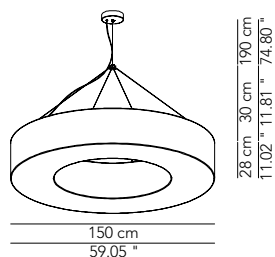

PRODUCTS: Atollo
DESIGN: Paolo Grasselli 2009

Pendant and wall/ ceiling lamp.
White polyethylene diffuser.

Symbol index → • / present - / absent OD / On Demand

ATOLLO

Pendant lamp - ø 150

DESCRIPTION	LIGHT SOURCE	INDOOR					OUTDOOR				
			IP	CODE	€ EURO		IP	CODE	€ EURO		
With 1 steel cable	12 x E27 42 W HES	•	OD IP31	ATIESO150D01	2.750						
With 4 steel cables	12 x E27 42 W HES	•	OD IP31	ATIESO150D02	2.665						
With 1 steel cable NO DIM	1 led strip 82 W - 14000 Lm - 3000 K	•	- IP31	ATIESO150D41	3.865						
With 4 steel cables NO DIM	1 led strip 82 W - 14000 Lm - 3000 K	•	- IP31	ATIESO150D42	3.790						
With 1 steel cable DIM DALI-Push DIM	1 led strip 82 W - 14000 Lm - 3000 K	•	- IP31	ATIESO150D43	4.350						
With 4 steel cables DIM DALI-Push DIM	1 led strip 82 W - 14000 Lm - 3000 K	•	- IP31	ATIESO150D44	4.285