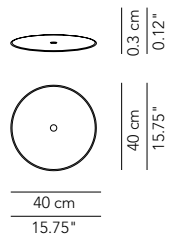

PRODUCTS: Aura
DESIGN: De Clercq & Geoffroy-Dechaume 2014

Table lamp with natural or raw hemp colour concrete base.
Lampshade available in cotton, pleated, wool or Remix Kvadrat fabric.
Possible random micro-holes on the concrete base are a characteristic of the handmade manufacturing process and of this material, that make each product a unique and unrepeatable piece.

Symbol index → • / present - / absent OD / On Demand

AURA	DESCRIPTION	LIGHT SOURCE	INDOOR				OUTDOOR			
				IP	CODE	€ EURO		IP	CODE	€ EURO
Table lamp 43 cm 16.93" 65 cm 25.59"	Natural grey base cotton fabric	1 x E27 70 W HES	OD	-	IP20	AURETA065C01	815			
	Raw hemp base cotton fabric	1 x E27 70 W HES	OD	-	IP20	AURETA065C03	815			
	Natural grey base pleated fabric	1 x E27 70 W HES	•	-	IP20	AURETA065P01	845			
	Raw hemp base pleated fabric	1 x E27 70 W HES	•	-	IP20	AURETA065P03	845			
	Natural grey base wool fabric	1 x E27 70 W HES	•	-	IP20	AURETA065E01	880			
	Raw hemp base wool fabric	1 x E27 70 W HES	•	-	IP20	AURETA065E03	880			
	Natural grey base Kvadrat fabric	1 x E27 70 W HES	OD	-	IP20	AURETA065I01	975			
	Raw hemp base Kvadrat fabric	1 x E27 70 W HES	OD	-	IP20	AURETA065I03	975			

Accessories	Upper disc in opal PMMA	-		IP20	AUREPM000M01	135			
	Upper disc in white PC	•		IP20	AUREPC000B01	150			

Accessory - Table lamp	Universal DIM switch HES (40/160W) + LED (4/100W)				DIMVAR0TA002	100