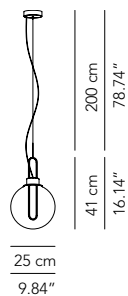

PRODUCTS: Orb
DESIGN: Büro Famos 2015

Single or in composition pendant lamp.
Painted matt white or black metal structure or in galvanic finishes: chrome, brass, copper.
Globe diffuser in smoked PMMA or transparent glass.

Symbol index → • / present - / absent OD / On Demand

ORB

Pendant lamp globe glass - ø 25

DESCRIPTION	LIGHT SOURCE	INDOOR					OUTDOOR				
				IP	CODE	€ EURO			IP	CODE	€ EURO
Pendant lamp white NO DIM	1 led module 8,5 W - 1335 Lm - 3000 K	•	OD	IP20	ORBESO025K01	800					
Pendant lamp black NO DIM	1 led module 8,5 W - 1335 Lm - 3000 K	•	OD	IP20	ORBESO025K02	800					
Pendant lamp chrome NO DIM	1 led module 8,5 W - 1335 Lm - 3000 K	•	OD	IP20	ORBESO025K03	880					
Pendant lamp copper NO DIM	1 led module 8,5 W - 1335 Lm - 3000 K	•	OD	IP20	ORBESO025K04	880					
Pendant lamp brass NO DIM	1 led module 8,5 W - 1335 Lm - 3000 K	•	OD	IP20	ORBESO025K05	880					
Pendant lamp white DIM TRIAC	1 led module 8,5 W - 1335 Lm - 3000 K	•	OD	IP20	ORBESO025K06	840					
Pendant lamp black DIM TRIAC	1 led module 8,5 W - 1335 Lm - 3000 K	•	OD	IP20	ORBESO025K07	840					
Pendant lamp chrome DIM TRIAC	1 led module 8,5 W - 1335 Lm - 3000 K	•	OD	IP20	ORBESO025K08	930					
Pendant lamp copper DIM TRIAC	1 led module 8,5 W - 1335 Lm - 3000 K	•	OD	IP20	ORBESO025K09	930					
Pendant lamp brass DIM TRIAC	1 led module 8,5 W - 1335 Lm - 3000 K	•	OD	IP20	ORBESO025K10	930					
Pendant lamp white DIM DALI-Push DIM	1 led module 8,5 W - 1335 Lm - 3000 K	•	OD	IP20	ORBESO025K11	925					
Pendant lamp black DIM DALI-Push DIM	1 led module 8,5 W - 1335 Lm - 3000 K	•	OD	IP20	ORBESO025K12	925					
Pendant lamp chrome DIM DALI-Push DIM	1 led module 8,5 W - 1335 Lm - 3000 K	•	OD	IP20	ORBESO025K13	1.015					
Pendant lamp copper DIM DALI-Push DIM	1 led module 8,5 W - 1335 Lm - 3000 K	•	OD	IP20	ORBESO025K14	1.015					
Pendant lamp brass DIM DALI-Push DIM	1 led module 8,5 W - 1335 Lm - 3000 K	•	OD	IP20	ORBESO025K15	1.015