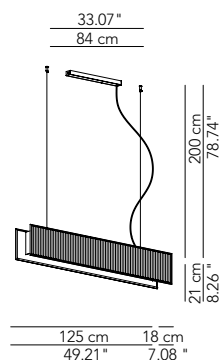

PRODUCTS: Righello
DESIGN: Arturo Bellese 2018

Pendant and ceiling lamp with double light emission, lampshade in Soft textile and wool fabrics.
Lamp with acoustic comfort features.
Double light emission: L 125 Up 2560 lm - Down 5120 lm / L 160 Up 2560 lm - Down 6400 lm

Symbol index → • / present - / absent OD / On Demand

RIGHELLO

Pendant lamp - L 125

DESCRIPTION	LIGHT SOURCE	INDOOR				OUTDOOR			
			IP	CODE	€ EURO		IP	CODE	€ EURO
Wool NO DIM	2 linear modules 48 W - 7600 Lm - 3000 K	•	OD IP20	RIGESO125E01	1.900				
Wool DIM DALI-Push DIM	2 linear modules 48 W - 7600 Lm - 3000 K	•	OD IP20	RIGESO125E02	1.965				
Soft textile NO DIM	2 linear modules 48 W - 7600 Lm - 3000 K	•	OD IP20	RIGESO125L01	2.455				
Pendant lamp soft textile DIM DALI-Push DIM	2 linear modules 48 W - 7600 Lm - 3000 K	•	OD IP20	RIGESO125L02	2.530