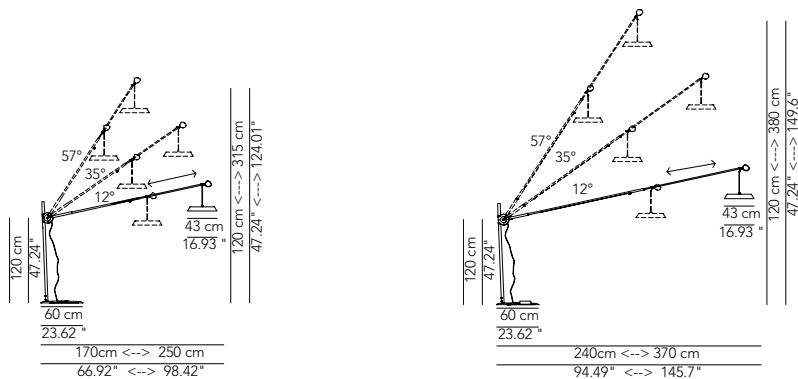

PRODUCTS: Sestante Outdoor
DESIGN: Romano + Menegon 2018

Wall lamp with rotating telescope stem (105°) and adjustable in three different heights.
Floor lamp with rotating telescope stem (30°) and adjustable in three different heights.
Aluminium structure and diffuser painted in white or black (embossed finishing), lime green and blue China.
Base to fix the wall lamp available only in embossed white or black.
Metal parts are protected with anticorrosive primer and resistant polyester coating.

Symbol index → • / present - / absent OD / On Demand

SESTANTE OUTDOOR

Accessory to compose the floor lamp

DESCRIPTION	LIGHT SOURCE	INDOOR			OUTDOOR		
		IP	CODE	€ EURO	IP	CODE	€ EURO
White structure/ base to be fixed on wall lamp (kg 20)		•	-	IP44/55	SEOEAT059G01	870	
Black structure/ base to be fixed on wall lamp (kg 20)		•	-	IP44/55	SEOEAT059G02	870	

Examples of compositions: