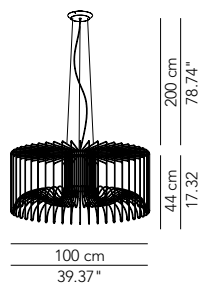

PRODUCTS: Icaro Outdoor
DESIGN: Brian Rasmussen 2011

Pendant and floor lamp with structure in painted steel wire white and black matt.
Light bulb enclosed in a hermetic IP64 glass diffuser.
On demand, cover in removable washable fabric stripe available (see accessory in the price list).
Metal parts are protected with anticorrosive primer and resistant polyester coating.

Symbol index → • / present - / absent OD / On Demand

ICARO OUTDOOR

DESCRIPTION	LIGHT SOURCE	INDOOR			OUTDOOR		
		IP	CODE	€ EURO	IP	CODE	€ EURO
Pendant lamp - ø 100	Pendant lamp	1 x E27 70 W HES			• - IP44/64	ICOESO100G01	2.090

Accessory:

Coloured stripe in washable fabric
ø 100

OD ICIEFS100T01 80