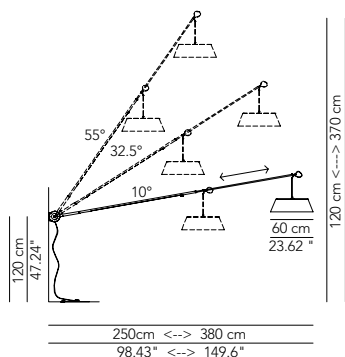

PRODUCTS: Sestante
DESIGN: Romano + Menegon 2018

Wall lamp with rotating telescope stem (105°) and adjustable in three different heights.
Floor lamp with rotating telescope stem (30°) and adjustable in three different heights.
Aluminium structure painted in white or black (embossed finishing), lime green and blue China.
Aluminium diffuser or lampshade available in cotton and washable fabric.

Symbol index → • / present - / absent OD / On Demand

SESTANTE

Wall lamp - L 250 > 380

DESCRIPTION	LIGHT SOURCE	INDOOR					OUTDOOR				
				IP	CODE	€ EURO			IP	CODE	€ EURO
Wall lamp white lampshade in cotton	1 x E27 70 W HES	OD	OD	IP20	SEIEAP220C01	1.615					
Wall lamp black lampshade in cotton	1 x E27 70 W HES	OD	OD	IP20	SEIEAP220C05	1.615					
Wall lamp lime lampshade in cotton	1 x E27 70 W HES	OD	OD	IP20	SEIEAP220C03	1.900					
Wall lamp blue China lampshade in cotton	1 x E27 70 W HES	OD	OD	IP20	SEIEAP220C06	1.900					
Wall lamp white lampshade in washable	1 x E27 70 W HES	OD	OD	IP20	SEIEAP220T01	1.795					
Wall lamp black lampshade in washable	1 x E27 70 W HES	OD	OD	IP20	SEIEAP220T05	1.795					
Wall lamp lime lampshade in washable	1 x E27 70 W HES	OD	OD	IP20	SEIEAP220T03	2.080					
Wall lamp blue China lampshade in washable	1 x E27 70 W HES	OD	OD	IP20	SEIEAP220T06	2.080					
Wall lamp white diffuser in aluminium	1 led module 16,2 W - 2400 Lm - 3000 K	•	OD	IP20	SEIEAP220G02	2.035					
Wall lamp black diffuser in aluminium	1 led module 16,2 W - 2400 Lm - 3000 K	•	OD	IP20	SEIEAP220G04	2.035					
Wall lamp lime diffuser in aluminium	1 led module 16,2 W - NO DIM	•	OD	IP20	SEIEAP220G06	2.425					
Wall lamp blue China diffuser in aluminium NO DIM	1 led module 16,2 W - 2400 Lm - 3000 K	•	OD	IP20	SEIEAP220G08	2.425