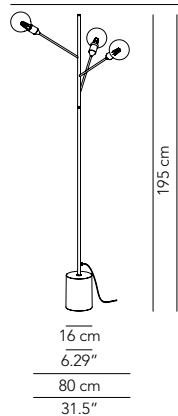

Pendant and floor lamp with three or six arms.
Metal structure painted in white or lead grey colours and in Deluxe finishes: caramel and matt gold.
Pendant lamp with counterbalance in natural brass, floor lamp with natural concrete base.

Symbol index → • / present - / absent OD / On Demand

BAOBAB

Floor lamp 3 arms

DESCRIPTION	LIGHT SOURCE	INDOOR					OUTDOOR				
			IP	CODE	€ EURO		IP	CODE	€ EURO		
Floor lamp white or lead grey	3 x E27 42 W HES	•	OD IP20	BAOEPT195G01	1.405						
Floor lamp Deluxe	3 x E27 42 W HES	•	OD IP20	BAOEPT195G02	1.615						
Accessory:											
Kit 3 light bulbs E27 Globe 125 LED 7,5W 2200K (DIM)					LMPLEDE27KIT300	175