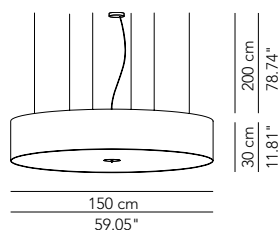

Cylindrical pendant lamp available in cotton, washable, velvet, lycra, pleated and pleated ribbon fabric (on demand, also available in wool and Remix Kvadrat fabric).
On demand, the pendant lamp can have a top protective disk in plex, usable only with LED bulbs or modules, with surcharge as per price list.

Symbol index → • / present - / absent OD / On Demand

CILINDRO

Pendant lamp - ø 150

DESCRIPTION	LIGHT SOURCE	INDOOR					OUTDOOR				
				IP	CODE	€ EURO			IP	CODE	€ EURO
6 lights cotton	6 x E27 105 W HES	OD	OD	IP20	CILESP150C01	3.220					
6 lights washable	6 x E27 105 W HES	OD	OD	IP20	CILESP150T01	3.445					
6 lights velvet	6 x E27 105 W HES	OD	OD	IP20	CILESP150O01	3.585					
6 lights pleated fabric	6 x E27 105 W HES	OD	OD	IP20	CILESP150P01	4.295					
6 lights pleated ribbon fabric	6 x E27 105 W HES	OD	OD	IP20	CILESP150R01	4.380					
1 light cotton NO DIM	1 led module 88,2 W - 12380 Lm - 2700 K	OD	OD	IP20	CILESP150C08	3.585					
1 light washable NO DIM	1 led module 88,2 W - 12380 Lm - 2700 K	OD	OD	IP20	CILESP150T08	3.800					
1 light velvet NO DIM	1 led module 88,2 W - 12380 Lm - 2700 K	OD	OD	IP20	CILESP150O08	3.950					
1 light pleated fabric NO DIM	1 led module 88,2 W - 12380 Lm - 2700 K	OD	OD	IP20	CILESP150P08	4.660					
1 light pleated ribbon fabric NO DIM	1 led module 88,2 W - 12380 Lm - 2700 K	OD	OD	IP20	CILESP150R08	4.745					
1 light cotton DIM DALI-Push DIM	1 led module 88,2 W - 12380 Lm - 2700 K	OD	OD	IP20	CILESP150C09	3.660					
1 light washable DIM DALI-Push DIM	1 led module 88,2 W - 12380 Lm - 2700 K	OD	OD	IP20	CILESP150T09	3.890					
1 light velvet DIM DALI-Push DIM	1 led module 88,2 W - 12380 Lm - 2700 K	OD	OD	IP20	CILESP150O09	4.030					
1 light pleated fabric DIM DALI-Push DIM	1 led module 88,2 W - 12380 Lm - 2700 K	OD	OD	IP20	CILESP150P09	4.745					
1 light pleated ribbon fabric DIM DALI-Push DIM	1 led module 88,2 W - 12380 Lm - 2700 K	OD	OD	IP20	CILESP150R09	4.830					

NOTE: on demand, LED modules are also available in 3000K and 4000K version, without surcharge.