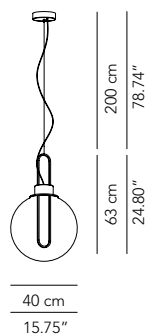

PRODUCTS: Orb
DESIGN: Büro Famos 2015

Single or in composition pendant lamp.
Painted matt white or black metal structure or in galvanic finishes: chrome, brass, copper.
Globe diffuser in smoked PMMA or transparent glass.

Symbol index → • / present - / absent OD / On Demand

ORB

Pendant lamp globe glass - ø 40

DESCRIPTION	LIGHT SOURCE	INDOOR					OUTDOOR				
				IP	CODE	€ EURO			IP	CODE	€ EURO
Pendant lamp white NO DIM	1 led module 16,2 W - 2400 Lm - 3000 K	•	OD	IP20	ORBESO040K01	1.230					
Pendant lamp black NO DIM	1 led module 16,2 W - 2400 Lm - 3000 K	•	OD	IP20	ORBESO040K02	1.230					
Pendant lamp chrome NO DIM	1 led module 16,2 W - 2400 Lm - 3000 K	•	OD	IP20	ORBESO040K03	1.535					
Pendant lamp copper NO DIM	1 led module 16,2 W - 2400 Lm - 3000 K	•	OD	IP20	ORBESO040K04	1.535					
Pendant lamp brass NO DIM	1 led module 16,2 W - 2400 Lm - 3000 K	•	OD	IP20	ORBESO040K05	1.535					
Pendant lamp white DIM TRIAC	1 led module 16,2 W - 2400 Lm - 3000 K	•	OD	IP20	ORBESO040K06	1.275					
Pendant lamp black DIM TRIAC	1 led module 16,2 W - 2400 Lm - 3000 K	•	OD	IP20	ORBESO040K07	1.275					
Pendant lamp chrome DIM TRIAC	1 led module 16,2 W - 2400 Lm - 3000 K	•	OD	IP20	ORBESO040K08	1.570					
Pendant lamp copper DIM TRIAC	1 led module 16,2 W - 2400 Lm - 3000 K	•	OD	IP20	ORBESO040K09	1.570					
Pendant lamp brass DIM TRIAC	1 led module 16,2 W - 2400 Lm - 3000 K	•	OD	IP20	ORBESO040K10	1.570					
Pendant lamp white DIM DALI-Push DIM	1 led module 16,2 W - 2400 Lm - 3000 K	•	OD	IP20	ORBESO040K11	1.360					
Pendant lamp black DIM DALI-Push DIM	1 led module 16,2 W - 2400 Lm - 3000 K	•	OD	IP20	ORBESO040K12	1.360					
Pendant lamp chrome DIM DALI-Push DIM	1 led module 16,2 W - 2400 Lm - 3000 K	•	OD	IP20	ORBESO040K13	1.660					
Pendant lamp copper DIM DALI-Push DIM	1 led module 16,2 W - 2400 Lm - 3000 K	•	OD	IP20	ORBESO040K14	1.660					
Pendant lamp brass DIM DALI-Push DIM	1 led module 16,2 W - 2400 Lm - 3000 K	•	OD	IP20	ORBESO040K15	1.660