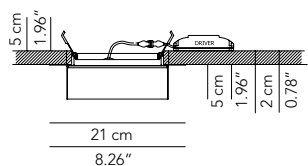

Recessed spotlight ø 15

Recessed spotlight ø 18

PRODUCTS: Icaro
 DESIGN: Brian Rasmussen 2011

Pendant lamp with structure in painted steel wire white and black matt or in natural finishing (with transparent coating).
 Light bulb at sight or covered by a removable cotton fabric stripe (see accessory in the price list).