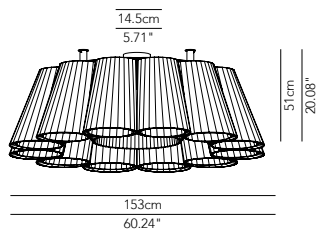

Pendant, ceiling and wall lamp in hand-finished pleated or pleated ribbon fabric.

Symbol index → • / present - / absent OD / On Demand

FLORINDA

Florinda 12 - Ceiling lamp

DESCRIPTION

LIGHT SOURCE

IP

INDOOR

CODE

€ EURO

IP

OUTDOOR

CODE

€ EURO

12 +1 lampshades pleated fabric
(double lighting)

12xE27 70 W HES + 3xE27
42 W HES

OD

OD

IP20

FLOEPL012P02

9.120

12 +1 lampshades pleated ribbon
fabric (double lighting)

12xE27 70 W HES + 3xE27
42 W HES

OD

OD

IP20

FLOEPL012R02

9.330

Florinda - Wall lamp

Wall lamp pleated fabric

2 x E27 42 W HES

•

OD

IP20

FLOEAP002P01

450

Wall lamp pleated ribbon fabric

2 x E27 42 W HES

OD

OD

IP20

FLOEAP002R01

460