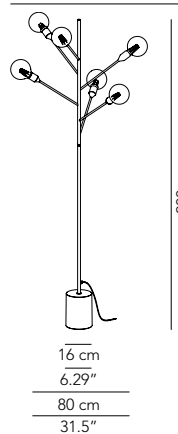

Floor lamp 6 arms

Floor lamp white or lead grey	6 x E27 42 W HES	•	OD IP20	BAOEPT200G01	1.795					
Floor lamp Deluxe	6 x E27 42 W HES	•	OD IP20	BAOEPT200G02	2.080					
Accessory:										
Kit 6 light bulbs E27 Globe 125 LED 7,5W 2200K (DIM)					LMPLEDE27KIT600	345				

Accessory - Floor lamp

Universal DIM switch HES + LED (5/250W)				DIMVAROPT003	120