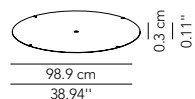

Accessory

Top protective disk in opal plex

OD IP20 CILEPX100F01 530