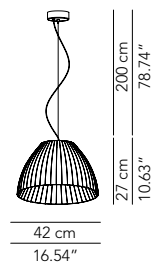

Pendant lamp D.42

Pleated fabric NO DIM	1 led module 12 W - 1110 Lm - 2800 K	OD	-	IP20	OLIESO042P01	960					
Pleated fabric DIM DALI-Push DIM	1 led module 12 W - 1110 Lm - 2800 K	OD	-	IP20	OLIESO042P03	1.140					
Pleated ribbon fabric NO DIM	1 led module 12 W - 1110 Lm - 2800 K	OD	-	IP20	OLIESO042R01	975					
Pleated ribbon fabric DIM DALI-Push DIM	1 led module 12 W - 1110 Lm - 2800 K	OD	-	IP20	OLIESO042R03	1.160