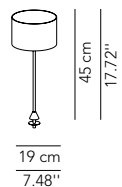

PRODUCTS: Lucilla Tonda
DESIGN: Paolo Grasselli 2018

Pendant, small table, console, table, reading, floor and wall lamp.
Metal structure in matt black and white painted or in brushed nickel finishing.
Lampshade in cotton, washable and wool fabric.

Symbol index → • / present - / absent OD / On Demand

LUCILLA TONDA

Office lamp - without switch

DESCRIPTION	LIGHT SOURCE	INDOOR					OUTDOOR				
				IP	CODE	€ EURO			IP	CODE	€ EURO
Metal white cotton	1 x E14 42 W HES	OD	OD	IP20	LUTEOF052C01	310					
Metal black cotton	1 x E14 42 W HES	OD	OD	IP20	LUTEOF052C02	310					
Metal brushed nickel cotton	1 x E14 42 W HES	OD	OD	IP20	LUTEOF052C03	330					
Metal white washable	1 x E14 42 W HES	OD	OD	IP20	LUTEOF052T01	340					
Metal black washable	1 x E14 42 W HES	OD	OD	IP20	LUTEOF052T02	340					
Metal brushed nickel washable	1 x E14 42 W HES	OD	OD	IP20	LUTEOF052T03	355					
Metal white wool fabric	1 x E14 42 W HES	•	OD	IP20	LUTEOF052E01	345					
Metal black wool fabric	1 x E14 42 W HES	•	OD	IP20	LUTEOF052E02	345					
Metal brushed nickel Wool fabric	1 x E14 42 W HES	•	OD	IP20	LUTEOF052E03	360