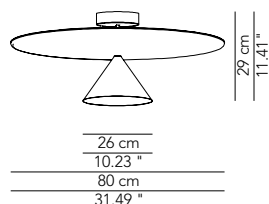

Pendant and ceiling lamp with double light emission in matt white or black painted metal.
Upper disc available in wool fabric with acoustic comfort features.
Conical metal diffuser or globe in opal PMMA soft touch finish.
On demand, globe available in polycarbonate, in accordance with the CL1 (650°) fire normative, with surcharge.

Symbol index → • / present - / absent OD / On Demand

PEGGY

Ceiling lamp - D. 80

DESCRIPTION	LIGHT SOURCE	INDOOR					OUTDOOR				
				IP	CODE	€ EURO			IP	CODE	€ EURO
Metal disk white or black		•	OD	IP20	PEGEDD080G01	370					
Wool disk fabric		•	OD	IP20	PEGEDD080E01	805					
Kit cone white or black	1xE27 42W HES + 3xR7S 105W	•	OD	IP20	PEGEPL080G01	805					
Kit cone Deluxe	1xE27 42W HES + 3xR7S 105W	•	OD	IP20	PEGEPL080G11	870					
Kit cone white or black NO DIM	2 led module 15W + 16W - 4675 Lm - 2700 K	•	OD	IP20	PEGEPL080G02	1.315					
Kit cone Deluxe NO DIM	2 led module 15W + 16W - 4675 Lm - 2700 K	•	OD	IP20	PEGEPL080G12	1.380					
Kit cone white or black DIM DALI Push-DIM	2 led module 15W + 16W - 4675 Lm - 2700 K	•	OD	IP20	PEGEPL080G03	1.405					
Kit cone Deluxe DIM DALI Push-DIM	2 led module 15W + 16W - 4675 Lm - 2700 K	•	OD	IP20	PEGEPL080G13	1.480