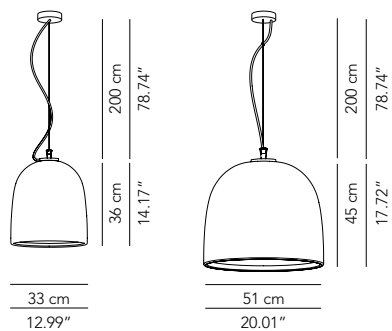

PRODUCTS: Campanone
DESIGN: Paolo Grasselli 2005

Pendant lamp with diffuser in white polyethylene or colored on the mix available in the following colours: orange, red, lime green, turquoise and deep grey.
Opal plex finishing underneath.
Plex finishing underneath available in opal polycarbonate too, in accordance with 650° normative, with surcharge.

Symbol index → • / present - / absent OD / On Demand

CAMPANONE

Pendant lamp

DESCRIPTION Medium pendant lamp ø 33

LIGHT SOURCE 1 x E27 42 W HES

INDOOR						OUTDOOR				
		IP	CODE	€ EURO			IP	CODE	€ EURO	
OD	OD	IP31	CAIESO033D01	485						
OD	OD	IP31	CAIESO051D01	635						

Maxi pendant lamp ø 51

1 x E27 70 W HES