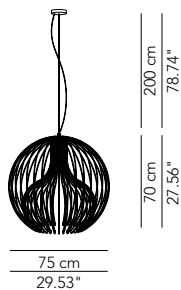

PRODUCTS: Icaro ball Outdoor
DESIGN: Brian Rasmussen 2012

Pendant and floor lamp with structure in painted steel wire white and black matt.
Light bulb enclosed in a hermetic IP64 glass diffuser.
On demand, cover in removable washable fabric stripe available (see accessory in the price list).
Metal parts are protected with anticorrosive primer and resistant polyester coating.

Symbol index → • / present - / absent OD / On Demand

ICARO BALL OUTDOOR

DESCRIPTION	LIGHT SOURCE	INDOOR			OUTDOOR		
		IP	CODE	€ EURO	IP	CODE	€ EURO
Pendant lamp - ø 75	Pendant lamp	1 x E27 42 W HES			• - IP44/64	IBOESO075G01	1.515

Accessory:

Coloured stripe in washable fabric ø 50/60/75

OD ICIEFS050T01 40