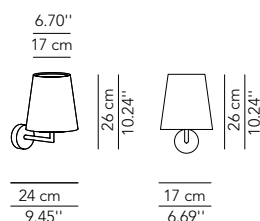

PRODUCTS: Lucilla
DESIGN: Paolo Grasselli 2009

Small table, console, office, table, reading, floor and wall lamp.
Metal structure in matt black and white painted or in brushed nickel finishing.
Lamphshade in cotton, pleated or pleated ribbon fabric.

Symbol index → • / present - / absent OD / On Demand

LUCILLA

Wall lamp without switch

DESCRIPTION	LIGHT SOURCE	INDOOR					OUTDOOR				
				IP	CODE	€ EURO			IP	CODE	€ EURO
Metal white cotton	1 x E14 42 W HES	OD	OD	IP20	LUCEAP017C01	340					
Metal black cotton	1 x E14 42 W HES	OD	OD	IP20	LUCEAP017C02	340					
Metal brushed nickel cotton	1 x E14 42 W HES	OD	OD	IP20	LUCEAP017C03	370					
Metal white pleated fabric	1 x E14 42 W HES	•	OD	IP20	LUCEAP017P01	390					
Metal black pleated fabric	1 x E14 42 W HES	•	OD	IP20	LUCEAP017P02	390					
Metal brushed nickel pleated fabric	1 x E14 42 W HES	•	OD	IP20	LUCEAP017P03	410					
Metal white pleated ribbon fabric	1 x E14 42 W HES	OD	OD	IP20	LUCEAP017R01	395					
Metal black pleated ribbon fabric	1 x E14 42 W HES	OD	OD	IP20	LUCEAP017R02	395					
Metal brushed nickel pleated ribbon fabric	1 x E14 42 W HES	OD	OD	IP20	LUCEAP017R03	415					

Wall lamp with switch

Metal white cotton	1 x E14 42 W HES	OD	OD	IP20	LUCEAP017C06	370					
Metal black cotton	1 x E14 42 W HES	OD	OD	IP20	LUCEAP017C07	370					
Metal brushed nickel cotton	1 x E14 42 W HES	OD	OD	IP20	LUCEAP017C08	395					
Metal white pleated fabric	1 x E14 42 W HES	•	OD	IP20	LUCEAP017P06	410					
Metal black pleated fabric	1 x E14 42 W HES	•	OD	IP20	LUCEAP017P07	410					
Metal brushed nickel pleated fabric	1 x E14 42 W HES	•	OD	IP20	LUCEAP017P08	440					
Metal white pleated ribbon fabric	1 x E14 42 W HES	OD	OD	IP20	LUCEAP017R06	415					
Metal black pleated ribbon fabric	1 x E14 42 W HES	OD	OD	IP20	LUCEAP017R07	415					
Metal brushed nickel pleated ribbon fabric	1 x E14 42 W HES	OD	OD	IP20	LUCEAP017R08	450