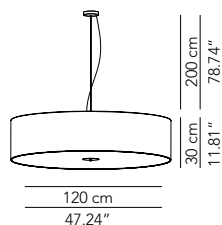

Cylindrical pendant lamp available in cotton, washable, velvet, lycra, pleated and pleated ribbon fabric (on demand, also available in wool and Remix Kvadrat fabric).
Opal plex finishing underneath.
On demand, the pendant lamp can have a top protective disk in plex, usable only with LED bulbs or modules, with surcharge as per price list.

Symbol index → • / present - / absent OD / On Demand

CILINDRO

Pendant lamp - ø 120