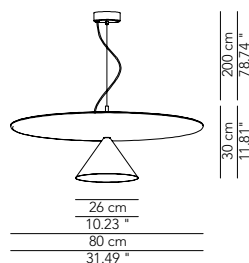

Pendant and ceiling lamp with double light emission in matt white or black painted metal.
Upper disc available in wool fabric with acoustic comfort features.
Conical metal diffuser or globe in opal PMMA soft touch finish.
On demand, globe available in polycarbonate, in accordance with the CL1 (650°) fire normative, with surcharge.

Symbol index → • / present - / absent OD / On Demand

PEGGY

Pendant lamp - D. 80

DESCRIPTION	LIGHT SOURCE	INDOOR					OUTDOOR				
			IP	CODE	€ EURO		IP	CODE	€ EURO		
Metal disk white or black		•	OD IP20	PEGEDD080G01	370						
Wool disk fabric		•	OD IP20	PEGEDD080E01	805						
Kit cone white or black	1xE27 42W HES + 3xR7S 105W	•	OD IP20	PEGESO080G01	715						
Kit cone Deluxe	1xE27 42W HES + 3xR7S 105W	•	OD IP20	PEGESO080G11	795						
Kit cone white or black NO DIM	2 led module 15W + 16W - 4675 Lm - 2700 K	•	OD IP20	PEGESO080G02	1.245						
Kit cone Deluxe NO DIM	2 led module 15W + 16W - 4675 Lm - 2700 K	•	OD IP20	PEGESO080G12	1.315						
Kit cone white or black DIM DALI Push-DIM	2 led module 15W + 16W - 4675 Lm - 2700 K	•	OD IP20	PEGESO080G03	1.340						
Kit cone Deluxe DIM DALI Push-DIM	2 led module 15W + 16W - 4675 Lm - 2700 K	•	OD IP20	PEGESO080G13	1.405