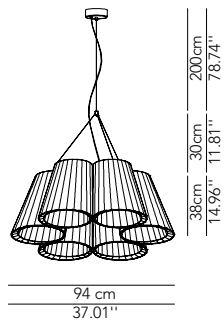

Pendant, ceiling and wall lamp in hand-finished pleated or pleated ribbon fabric.

Symbol index → • / present - / absent OD / On Demand

FLORINDA

Florinda 6 - Pendant lamp

DESCRIPTION

LIGHT SOURCE

IP

INDOOR

CODE

€ EURO

IP

OUTDOOR

CODE

€ EURO

6+1 lampshades pleated fabric
(double lighting)

6xE27 70 W + 1xE14 42
W HES

•

OD

IP20

FLOESO006P01

3.570

6+1 lampshades pleated ribbon
fabric (double lighting)

6xE27 70 W + 1xE14 42
W HES

OD

OD

IP20

FLOESO006R01

3.660