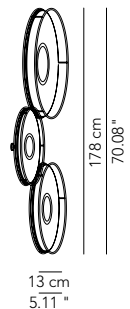

Single or in composition pendant, wall/ ceiling lamp
Embossed white or graphite painted metal structure. Inner disc upholstered with lycra fabric.
Lamp with acoustic comfort features.

Symbol index → • / present - / absent OD / On Demand

IDEA

Wall/ ceiling lamp - Composition L.180

DESCRIPTION	LIGHT SOURCE	INDOOR				OUTDOOR			
		IP	CODE	€ EURO	IP	CODE	€ EURO		
Structure only white or graphite		• OD IP20	IDEEPL180G11	2.645					
Kit 3 lights NO DIM (installed)	3 led module 12W+ 18W+ 24W - 4920 Lm - 2800 K	• OD IP20	IDEEDD180L03	1.480					
Kit 3 lights DIM DALI Push-DIM (installed)	3 led module 12W+ 18W+ 24W - 4920 Lm - 2800 K	• OD IP20	IDEEDD180L04	2.135					

NOTE: to calculate the price of the composition add the structure to the kit 3 lights.

Accessory - Composition wall/ ceiling lamp	Kit anti-glare lens 12W+18W+24W	IDEAC00180G080	400