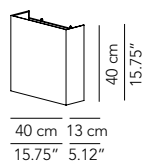

Pendant and wall lamp available in cotton, pleated and pleated ribbon fabric (on demand, also available in wool fabric).
Opal plex finishing underneath (wall lamp excluded).

Symbol index → • / present - / absent OD / On Demand

RETTANGOLO

Wall lamp - L 40 x H 40

DESCRIPTION	LIGHT SOURCE	INDOOR					OUTDOOR				
				IP	CODE	€ EURO			IP	CODE	€ EURO
Cotton	2 x E27 42 W HES	OD	OD	IP20	QUAEAP040C01	385					
Pleated fabric	2 x E27 42 W HES	•	OD	IP20	QUAEAP040P01	475					
Pleated ribbon fabric	2 x E27 42 W HES	OD	OD	IP20	QUAEAP040R01	485