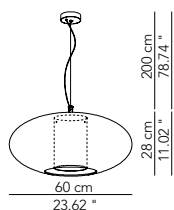

Pendant lamp in transparent PMMA. Inner diffuser in opal or colored PC orange and red or in cotton, washable, pleated and pleated ribbon fabric.
On demand, outer globe available in transparent polycarbonate, in accordance with the CL1 (650°) fire normative, with surcharge.

Symbol index → • / present - / absent OD / On Demand

BOLLA ELLISSE

Pendant lamp - ø 60

DESCRIPTION	LIGHT SOURCE	INDOOR					OUTDOOR				
				IP	CODE	€ EURO			IP	CODE	€ EURO
Cotton	1 x E27 42 W HES	-	OD	IP20	ELLESO060C01	805					
Washable	1 x E27 42 W HES	-	OD	IP20	ELLESO060T01	830					
Pleated fabric	1 x E27 42 W HES	-	OD	IP20	ELLESO060P01	820					
Pleated ribbon fabric	1 x E27 42 W HES	-	OD	IP20	ELLESO060R01	840					
Opal PC	1 x E27 42 W HES	-	OD	IP20	ELLESO060M01	815					
Coloured PC	1 x E27 42 W HES	-	OD	IP20	ELLESO060M02	870