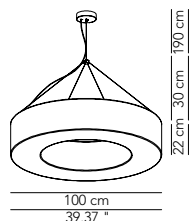

Pendant lamp - ø 100