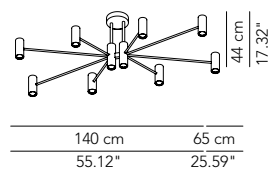

Ceiling lamp - L. 150

Ceiling lamp white or black	18 x GU10 28 W HES	•	OD IP20	CHLEPL150G11	2.540				
Ceiling lamp Deluxe	18 x GU10 28 W HES	•	OD IP20	CHLEPL150G12	2.900				
Ceiling lamp white or black with gold rod	18 x GU10 28 W HES	•	OD IP20	CHLEPL150G31	2.620				
Ceiling lamp Deluxe with gold rod	18 x GU10 28 W HES	•	OD IP20	CHLEPL150G32	2.955				
Accessory:									
Kit 18 light bulbs GU10 LED (NO DIM)				LMPLEDGU10KIT18	305				
Kit 18 light bulbs GU10 LED (DIM)				LMPLEDGU10KIT19	395