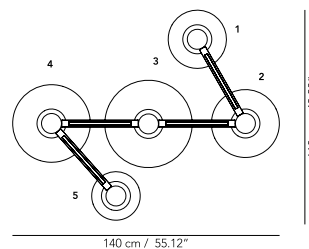

Composition type 2-B

1. **∅ globes**
2. 1 — ∅ 30
   - 2 — ∅ 35
   - 3 — ∅ 45
   - 4 — ∅ 40
   - 5 — ∅ 25
   - Cables connections L 40