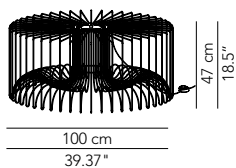

Accessory:

Coloured stripe in washable fabric ø 50/60/75

OD ICIEFS050T01 40

Floor lamp - ø 100	Floor lamp	1 x E27 70 W HES			• - IP44/64	ICOETA100G01	1.865