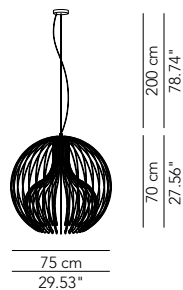

PRODUCTS: Icaro ball
DESIGN: Brian Rasmussen 2012

Pendant lamp with structure in painted steel wire white and black matt or in natural finishing (with transparent coating).
Light bulb at sight or covered by a removable cotton fabric stripe (see accessory in the price list).

Symbol index → • / present - / absent OD / On Demand

ICARO BALL

Pendant lamp - ø 75

DESCRIPTION

Pendant lamp

LIGHT SOURCE

1 x E27 42 W HES

IP

INDOOR

CODE

€ EURO

IP

OUTDOOR

CODE

€ EURO

•

OD

IP20

IBIESO075G01

1.405

Accessory:

Coloured stripe in cotton fabric ø
50/60/75

OD

ICIEFS050C01

35

Pendant lamp - ø 90

Pendant lamp

1 x E27 70 W HES

•

OD

IP20

IBIESO090G01

2.035

Accessory:

Coloured stripe in cotton fabric ø 90

OD

ICIEFS090C01

45