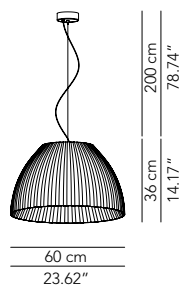

Pendant lamp D.60

Pleated fabric NO DIM	1 led module 24 W - 2150 Lm - 2800 K	OD	-	IP20	OLIESO060P01	1.385					
Pleated fabric DIM DALI-Push DIM	1 led module 24 W - 2150 Lm - 2800 K	OD	-	IP20	OLIESO060P03	1.640					
Pleated ribbon fabric NO DIM	1 led module 24 W - 2150 Lm - 2800 K	OD	-	IP20	OLIESO060R01	1.425					
Pleated ribbon fabric DIM DALI-Push DIM	1 led module 24 W - 2150 Lm - 2800 K	OD	-	IP20	OLIESO060R03	1.665