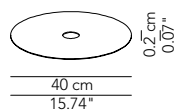

Accessory

Top polycarbonate disk cover for R7S version		OD	IP20	PEGEPX040B01	95