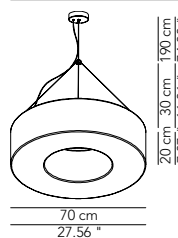

PRODUCTS: Atollo
DESIGN: Paolo Grasselli 2009

Pendant and wall/ ceiling lamp.
White polyethylene diffuser.
Metal parts are protected with electrolytic galvanizing treatment and resistant polyester coating.

Symbol index → • / present - / absent OD / On Demand

ATOLLO OUTDOOR

Pendant lamp - ø 70