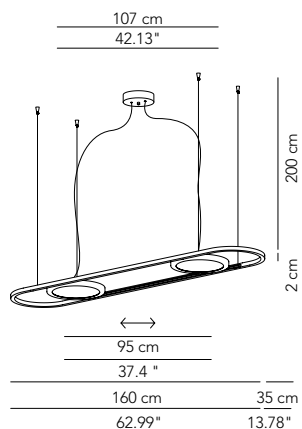

Elliptical-shape pendant lamp.
Metal structure in white and graphite (embossed finishing) or in chrome galvanic finishing.
Diffuser sliding inside the structure, painted in white and graphite (embossed finishing) or in galvanic finishes: chrome, brass, copper.
Double light emission versions: L 130 Up 200 lm - Down 2150 lm / L 160 Up 400 lm - Down 4300 lm

Symbol index → • / present - / absent OD / On Demand

NUCLEO

Pendant lamp - L 160

DESCRIPTION	LIGHT SOURCE	INDOOR				OUTDOOR			
			IP	CODE	€ EURO		IP	CODE	€ EURO
Structure only white or graphite		•	OD IP20	NUCESO160G01	980				
Structure only chrome		•	OD IP20	NUCESO160G02	1.785				
DIRECT LIGHT									
Kit 2 lights white or graphite NO DIM (installed)	2 led module 24W - 4300 Lm - 2800 K	•	OD IP20	NUCEDD160G01	1.215				
Kit 2 lights chrome, brass, copper NO DIM (installed)	2 led module 24W - 4300 Lm - 2800 K	•	OD IP20	NUCEDD160G02	1.765				
Kit 2 lights white or graphite DIM TRIAC (installed)	2 led module 24W - 4300 Lm - 2800 K	•	OD IP20	NUCEDD160G03	1.515				
Kit 2 lights chrome, brass, copper DIM TRIAC (installed)	2 led module 24W - 4300 Lm - 2800 K	•	OD IP20	NUCEDD160G04	2.065				
Kit 2 lights white or graphite DIM DALI Push-DIM (installed)	2 led module 24W - 4300 Lm - 2800 K	•	OD IP20	NUCEDD160G06	1.515				
Kit 2 lights chrome, brass, copper DIM DALI Push-DIM (installed)	2 led module 24W - 4300 Lm - 2800 K	•	OD IP20	NUCEDD160G07	2.065				
DOUBLE LIGHT EMISSION									
Kit 4 lights white or graphite NO DIM (installed)	4 led module 2 x (24W + 3W) - 4700 Lm - 2800 K	•	OD IP20	NUCEDD160G11	1.825				
Kit 4 lights chrome, brass, copper NO DIM (installed)	4 led module 2 x (24W + 3W) - 4700 Lm - 2800 K	•	OD IP20	NUCEDD160G12	2.110				
Kit 4 lights white or graphite DIM DALI Push-DIM (installed)	4 led module 2 x (24W + 3W) - 4700 Lm - 2800 K	•	OD IP20	NUCEDD160G16	1.900				
Kit 4 lights chrome, brass, copper DIM DALI Push-DIM (installed)	4 led module 2 x (24W + 3W) - 4700 Lm - 2800 K	•	OD IP20	NUCEDD160G17	2.145				

NOTE: to calculate the price of the pendant lamp add the structure to the kit 2 or 4 lights.

Connection single cable ceiling attachment available on demand