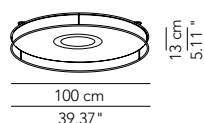

Single or in composition pendant, wall/ ceiling lamp
Embossed white or graphite painted metal structure. Inner disc upholstered with lycra fabric.
Lamp with acoustic comfort features.

Symbol index → • / present - / absent OD / On Demand

IDEA

Wall/ ceiling lamp Ø 100

DESCRIPTION	LIGHT SOURCE	INDOOR				OUTDOOR			
			IP	CODE	€ EURO		IP	CODE	€ EURO
Wall/ ceiling lamp white NO DIM	1 led module 24 W - 2150 Lm - 2800 K	•	OD IP20	IDEEPL100L01	1.885				
Wall/ ceiling lamp graphite NO DIM	1 led module 24 W - 2150 Lm - 2800 K	•	OD IP20	IDEEPL100L02	1.885				
Wall/ ceiling lamp white DIM DALI-Push DIM	1 led module 24 W - 2150 Lm - 2800 K	•	OD IP20	IDEEPL100L03	2.180				
Wall/ ceiling lamp graphite DIM DALI-Push DIM	1 led module 24 W - 2150 Lm - 2800 K	•	OD IP20	IDEEPL100L04	2.180