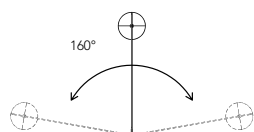

Floor lamp with cantilever arm (adjustable in two positions) and wall lamp (on the axis 160° rotating). Embossed white or black painted aluminium structure.
Lampshade available in cotton fabric in the same colour as the metal structure, in washable marble or sand wool fabric.
On demand, cotton, washable or wool fabric lampshade available in different colours with 3% surcharge.

Symbol index → • / present - / absent OD / On Demand

ANGELICA

Wall lamp - L 120

DESCRIPTION

LIGHT SOURCE

IP

INDOOR

CODE

€ EURO

IP

OUTDOOR

CODE

€ EURO

Wall lamp L.120 white
cotton white

1 x E27 70 W HES

OD

OD

IP20

ANGEAP135C01

970

Wall lamp L.120 black
cotton black

1 x E27 70 W HES

OD

OD

IP20

ANGEAP135C02

970

Wall lamp L.120 white washable
marble

1 x E27 70 W HES

OD

OD

IP20

ANGEAP135T01

1.035

Wall lamp L.120 black washable
marble

1 x E27 70 W HES

OD

OD

IP20

ANGEAP135T02

1.035

Wall lamp L.120 white wool
sand

1 x E27 70 W HES

•

OD

IP20

ANGEAP135E01

1.045

Wall lamp L.120 black wool
sand

1 x E27 70 W HES

•

OD

IP20

ANGEAP135E02

1.045