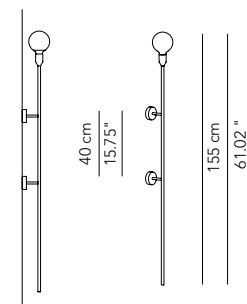

Wall lamp with or without lampshade. Lampshade in cotton fabric.
Metal structure painted in white or black (embossed finishing) and in Deluxe finishes: lime green, blue China, brick and matt gold.

Symbol index → • / present - / absent OD / On Demand

GECO

Wall lamp - without plug 155 - without lampshade

17 cm
6.69"
13 cm
5.11"

DESCRIPTION	LIGHT SOURCE	INDOOR					OUTDOOR				
			IP	CODE	€ EURO		IP	CODE	€ EURO		
Wall lamp white	1 x E27 42 W HES	•	OD IP20	GECEAP160G11	510						
Wall lamp black	1 x E27 42 W HES	•	OD IP20	GECEAP160G12	510						
Wall lamp brick	1 x E27 42 W HES	•	OD IP20	GECEAP160G13	610						
Wall lamp lime	1 x E27 42 W HES	•	OD IP20	GECEAP160G14	610						
Wall lamp blue China	1 x E27 42 W HES	•	OD IP20	GECEAP160G15	610						
Wall lamp matt gold	1 x E27 42 W HES	•	OD IP20	GECEAP160G16	610