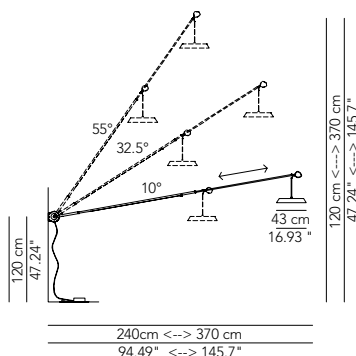

Wall lamp - L 240>370

Wall lamp white diffuser in aluminium NO DIM	1 led module 16,2 W - 2400 Lm - 3000 K	• -	IP44/55	SEOEAP220G01	2.145
Wall lamp white diffuser in aluminium DIM	1 led module 16,2 W - 2400 Lm - 3000 K	• -	IP44/55	SEOEAP220G02	2.250
Wall lamp black diffuser in aluminium NO DIM	1 led module 16,2 W - 2400 Lm - 3000 K	• -	IP44/55	SEOEAP220G03	2.145
Wall lamp black diffuser in aluminium DIM	1 led module 16,2 W - 2400 Lm - 3000 K	• -	IP44/55	SEOEAP220G04	2.250
Wall lamp lime diffuser in aluminium DIM	1 led module 16,2 W - 2400 Lm - 3000 K	• -	IP44/55	SEOEAP220G05	2.540
Wall lamp lime diffuser in aluminium NO DIM	1 led module 16,2 W - 2400 Lm - 3000 K	• -	IP44/55	SEOEAP220G06	2.645
Wall lamp blue China diffuser in aluminium DIM	1 led module 16,2 W - 2400 Lm - 3000 K	• -	IP44/55	SEOEAP220G07	2.540
Wall lamp blue China diffuser in aluminium NO DIM	1 led module 16,2 W - 2400 Lm - 3000 K	• -	IP44/55	SEOEAP220G08	2.645