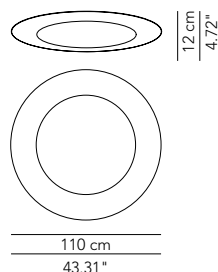

Wall/ ceiling lamp - D. 110

1 light lycra NO DIM	1 led module 88,2 W - 12380 Lm - 2700 K	•	OD	IP20	RITEAP110L07	2.035					
1 light lycra DIM DALI-push DIM	1 led module 88,2 W - 12380 Lm - 2700 K	•	OD	IP20	RITEAP110L08	2.270					
Lycra cover only		•			RITERR110L01	450					

NOTE: on demand, LED modules are also available in 3000K and 4000K version, without surcharge.