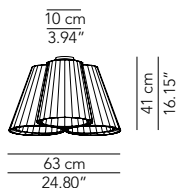

Pendant, ceiling and wall lamp in hand-finished pleated or pleated ribbon fabric.

Symbol index → • / present - / absent OD / On Demand

FLORINDA

Florinda 3 - Ceiling lamp

DESCRIPTION LIGHT SOURCE

3 lampshades pleated fabric 3 x E27 70 W HES

3 lampshades pleated ribbon fabric 3 x E27 70 W HES

IP

INDOOR

CODE

€ EURO

IP

OUTDOOR

CODE

€ EURO

• OD IP20 FLOEPL003P01 1.790

OD OD IP20 FLOEPL003R01 1.830

Florinda 6 - Ceiling lamp

6 +1 lampshades pleated fabric (double lighting) 6xE27 70 W + 1xE14 42 W HES

6 +1 lampshades pleated ribbon fabric (double lighting) 6xE27 70 W + 1xE14 42 W HES

• OD IP20 FLOEPL006P01 3.505

OD OD IP20 FLOEPL006R01 3.595