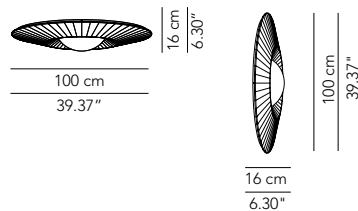

Wall/ ceiling lamp - ø 100

1 light pleated fabric NO DIM	1 led module 23 W - 3628 Lm - 2700 K	OD	OD	IP20	MOOEAP100P04	2.180					
1 light pleated fabric DIM TRIAC	1 led module 23 W - 3628 Lm - 2700 K	OD	OD	IP20	MOOEAP100P05	2.265					
1 light pleated fabric DIM DALI-Push DIM	1 led module 23 W - 3628 Lm - 2700 K	OD	OD	IP20	MOOEAP100P06	2.300					
1 light pleated ribbon fabric NO DIM	1 led module 23 W - 3628 Lm - 2700 K	OD	OD	IP20	MOOEAP100R04	2.215					
1 light pleated ribbon fabric DIM TRIAC	1 led module 23 W - 3628 Lm - 2700 K	OD	OD	IP20	MOOEAP100R05	2.300					
1 light pleated ribbon fabric DIM DALI-Push DIM	1 led module 23 W - 3628 Lm - 2700 K	OD	OD	IP20	MOOEAP100R06	2.345					

NOTE: on demand, LED modules are also available in 3000K and 4000K version, without surcharge.