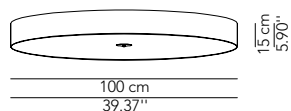

Pendant, wall/ ceiling lamp available in cotton, washable, velvet, lycra, pleated and pleated ribbon fabric (on demand, also available in wool and Remix Kvadrat fabric).
One side frosted plex finishing underneath.
On demand, the pendant lamp can have a top protective disk in plex, usable only with LED bulbs or modules, with surcharge as per price list.

Symbol index → • / present - / absent OD / On Demand

DISCOVOLANTE

Ceiling lamp - ø 100

DESCRIPTION	LIGHT SOURCE	INDOOR					OUTDOOR				
				IP	CODE	€ EURO			IP	CODE	€ EURO
1 light cotton NO DIM	1 led module 88,2 W - 12380 Lm - 2700 K	OD	OD	IP20	DISEPL100C13	1.995					
1 light washable NO DIM	1 led module 88,2 W - 12380 Lm - 2700 K	OD	OD	IP20	DISEPL100T13	2.075					
1 light velvet NO DIM	1 led module 88,2 W - 12380 Lm - 2700 K	OD	OD	IP20	DISEPL100O13	2.090					
1 light cotton+lycra NO DIM	1 led module 88,2 W - 12380 Lm - 2700 K	OD	OD	IP20	DISEPL100L13	2.125					
1 light pleated fabric NO DIM	1 led module 88,2 W - 12380 Lm - 2700 K	OD	OD	IP20	DISEPL100P13	2.425					
1 light pleated ribbon fabric NO DIM	1 led module 88,2 W - 12380 Lm - 2700 K	OD	OD	IP20	DISEPL100R13	2.460					
1 light cotton DIM DALI-Push DIM	1 led module 88,2 W - 12380 Lm - 2700 K	OD	OD	IP20	DISEPL100C15	2.065					
1 light washable DIM DALI-Push DIM	1 led module 88,2 W - 12380 Lm - 2700 K	OD	OD	IP20	DISEPL100T15	2.140					
1 light velvet DIM DALI-Push DIM	1 led module 88,2 W - 12380 Lm - 2700 K	OD	OD	IP20	DISEPL100O15	2.160					
1 light cotton+lycra DIM DALI-Push DIM	1 led module 88,2 W - 12380 Lm - 2700 K	OD	OD	IP20	DISEPL100L15	2.190					
1 light pleated fabric DIM DALI-Push DIM	1 led module 88,2 W - 12380 Lm - 2700 K	OD	OD	IP20	DISEPL100P15	2.505					
1 light pleated ribbon fabric DIM DALI-Push DIM	1 led module 88,2 W - 12380 Lm - 2700 K	OD	OD	IP20	DISEPL100R15	2.535					
1 light cotton NO DIM/ DIM DALI-Push DIM	1 led module 104 W - 17420 Lm - 2700 K	OD	OD	IP20	DISEPL100C16	2.595					
1 light washable NO DIM/ DIM DALI-Push DIM	1 led module 104 W - 17420 Lm - 2700 K	OD	OD	IP20	DISEPL100T16	2.670					
1 light velvet NO DIM/ DIM DALI-Push DIM	1 led module 104 W - 17420 Lm - 2700 K	OD	OD	IP20	DISEPL100O16	2.695					
1 light cotton+lycra NO DIM/ DIM DALI-Push DIM	1 led module 104 W - 17420 Lm - 2700 K	OD	OD	IP20	DISEPL100L16	2.715					
1 light pleated fabric NO DIM/ DIM DALI-Push DIM	1 led module 104 W - 17420 Lm - 2700 K	OD	OD	IP20	DISEPL100P16	3.040					
1 light pleated ribbon fabric NO DIM/ DIM DALI-Push DIM	1 led module 104 W - 17420 Lm - 2700 K	OD	OD	IP20	DISEPL100R16	3.065					

NOTE: on demand, LED modules are also available in 3000K and 4000K version, without surcharge.