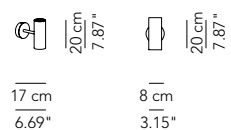

Wall lamp - single

Wall lamp white or black	2 x GU10 28W HES	• OD IP20	CHAEAP010G11	355						
Wall lamp Deluxe	2 x GU10 28W HES	• OD IP20	CHAEAP010G12	405						
Accessory:										
Kit 2 light bulbs GU10 LED (NO DIM)			LMPLEDGU10KIT01	40						
Kit 2 light bulbs GU10 LED (DIM)			LMPLEDGU10KIT02	55