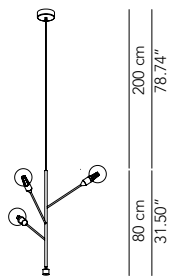

Pendant and floor lamp with three or six arms.
Metal structure painted in white or lead grey colours and in Deluxe finishes: caramel and matt gold.
Pendant lamp with counterbalance in natural brass, floor lamp with natural concrete base.

Symbol index → • / present - / absent OD / On Demand

BAOBAB

Pendant lamp 3 arms

80 cm
31.5"

DESCRIPTION	LIGHT SOURCE	INDOOR				OUTDOOR			
			IP	CODE	€ EURO		IP	CODE	€ EURO
Pendant lamp 3 arms white or lead grey	3 x E27 42 W HES	•	OD IP20	BAOESO003G01	1.095				
Pendant lamp 3 arms Deluxe	3 x E27 42 W HES	•	OD IP20	BAOESO003G02	1.280				
Accessory:									
Kit 3 light bulbs E27 Globe 125 LED 7,5W 2200K (DIM)				LMPLEDE27KIT300	175