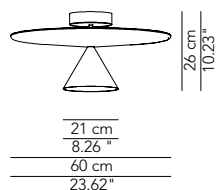

Pendant and ceiling lamp with double light emission in matt white or black painted metal.
Upper disc available in wool fabric with acoustic comfort features.
Conical metal diffuser or globe in opal PMMA soft touch finish.
On demand, globe available in polycarbonate, in accordance with the CL1 (650°) fire normative, with surcharge.

Symbol index → • / present - / absent OD / On Demand

PEGGY

Ceiling lamp - D. 60

DESCRIPTION	LIGHT SOURCE	INDOOR					OUTDOOR				
			IP	CODE	€ EURO		IP	CODE	€ EURO		
Metal disk white or black		•	OD IP20	PEGEDD060G01	235						
Wool disk fabric		•	OD IP20	PEGEDD060E01	515						
Kit cone white or black	1xE27 42W HES + 3xR7S 75W	•	OD IP20	PEGEPL060G01	655						
Kit cone Deluxe	1xE27 42W HES + 3xR7S 75W	•	OD IP20	PEGEPL060G11	730						
Kit cone white or black NO DIM	2 led module 15W + 8W - 3415 Lm - 2700 K	•	OD IP20	PEGEPL060G02	1.160						
Kit cone Deluxe NO DIM	2 led module 15W + 8W - 3415 Lm - 2700 K	•	OD IP20	PEGEPL060G12	1.230						
Kit cone white or black DIM DALI Push-DIM	2 led module 15W + 8W - 3415 Lm - 2700 K	•	OD IP20	PEGEPL060G03	1.230						
Kit cone Deluxe DIM DALI Push-DIM	2 led module 15W + 8W - 3415 Lm - 2700 K	•	OD IP20	PEGEPL060G13	1.300