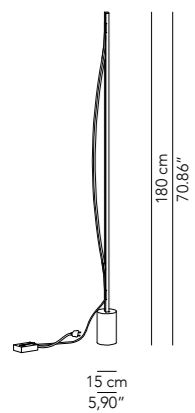

Lamp	Dimensions	Light source
Floor lamp	15 x 180 cm	lamp type LED 22 W luminous efficacy 2755 Lm light colour 3000 K DIM

Finishes

Colours

White

Lead grey

Matt gold

Mallow

Lampada in metallo/
Metal structure

Luce indiretta/
Indirect light

Floor lamp

IP20

* on demand