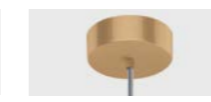

Lamp		Dimensions	Light source
Pendant lamp	Galileo 80	125 x 80 x 2,5 cm weight 3 kg	lamp type LED 44 W luminous efficacy 5500 Lm light colour 3000 K DIM DALI – push DIM / TRIAC
	Galileo 100	156 x 100 x 2,5 cm weight 5 kg	lamp type LED 56 W luminous efficacy 7100 Lm light colour 3000 K DIM DALI – push DIM / TRIAC

Finishes

Colours

White

Lead grey

Matt gold

Mallow

Lampada in metallo/
Metal structure

Luce diffusa/
Diffused light

Pendant lamp

IP20

* on demand

** cable on measure

White

Matt gold

Lead grey

Mallow

Dettaglio rosone/
Ceiling rose detail

Particolare struttura/
Structure detail