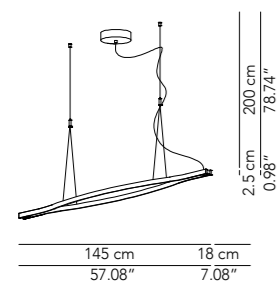

Pendant lamp