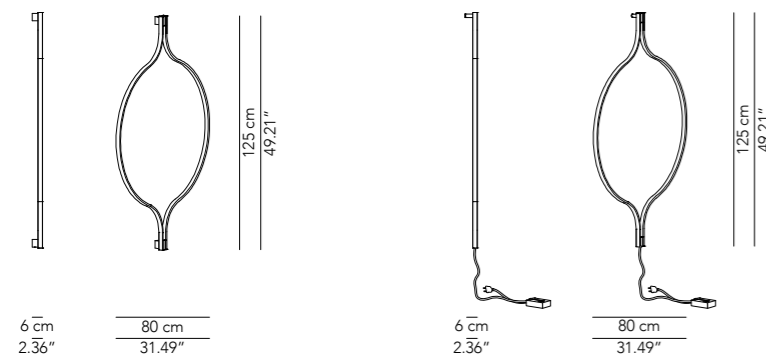

Galileo is marked by sinuous forms combined with diffuse light that is never intrusive. On its own or in a group, it is versatile and brings out the surrounding space.

Lamp		Dimensions	Light source
Pendant lamp	Galileo 80	125 x 80 x 2,5 cm weight 3 kg	lamp type LED 44 W luminous efficacy 5500 Lm light colour 3000 K DIM DALI – push DIM / TRIAC
	Galileo 100	156 x 100 x 2,5 cm weight 5 kg	lamp type LED 56 W luminous efficacy 7100 Lm light colour 3000 K DIM DALI – push DIM / TRIAC

Dettaglio rosone/
Ceiling rose detail

Particolare struttura/
Structure detail

Lamp		Dimensions	Light source
Wall lamp	Galileo 80 plug	125 x 80 x 6 cm weight 3 kg	lamp type LED 29 W luminous efficacy 3670 Lm light colour 3000 K DIM
	Versione con cavo, alimentatore DIM a pedale/ Plug version switch, DIM on the cable		
	Galileo 80 remote	125 x 80 x 6 cm weight 3 kg	lamp type LED 44 W luminous efficacy 5500 Lm light colour 3000 K DIM Dali - push DIM / TRIAC
	Versione con alimentatore da remoto/ Remote drive version		

Wall lamp

IP20

* on demand

Aggancio a muro versione con spina/
Wall mounting plug version

Aggancio a muro versione driver in remoto/
Wall mounting remote driver version

Lamp	Dimensions	Light source
Floor lamp	15 x 180 cm	lamp type LED 22 W luminous efficacy 2755 Lm light colour 3000 K DIM

Lamp	Dimensions	Light source
Pendant lamp	145 x 18 x 2,5 cm weight 5 kg	lamp type LED 40W luminous efficacy 5000 Lm light colour 3000 K DIM DALI – Push DIM / Triac

Finishes

Colours

White

Lead grey

Matt gold