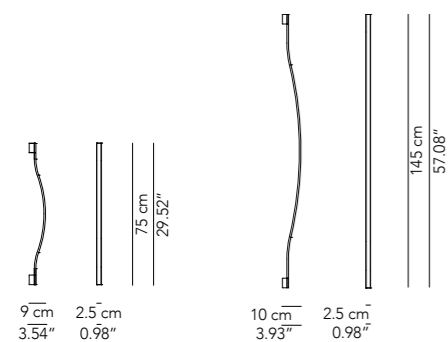

Wall lamp

IP20

* on demand