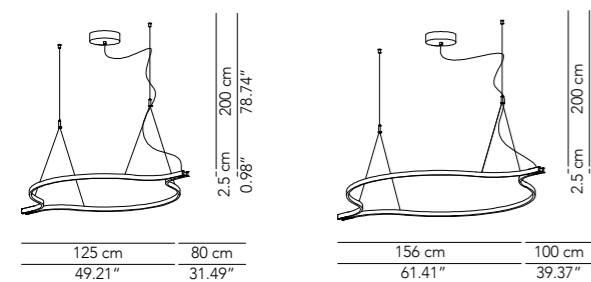

Pendant lamp